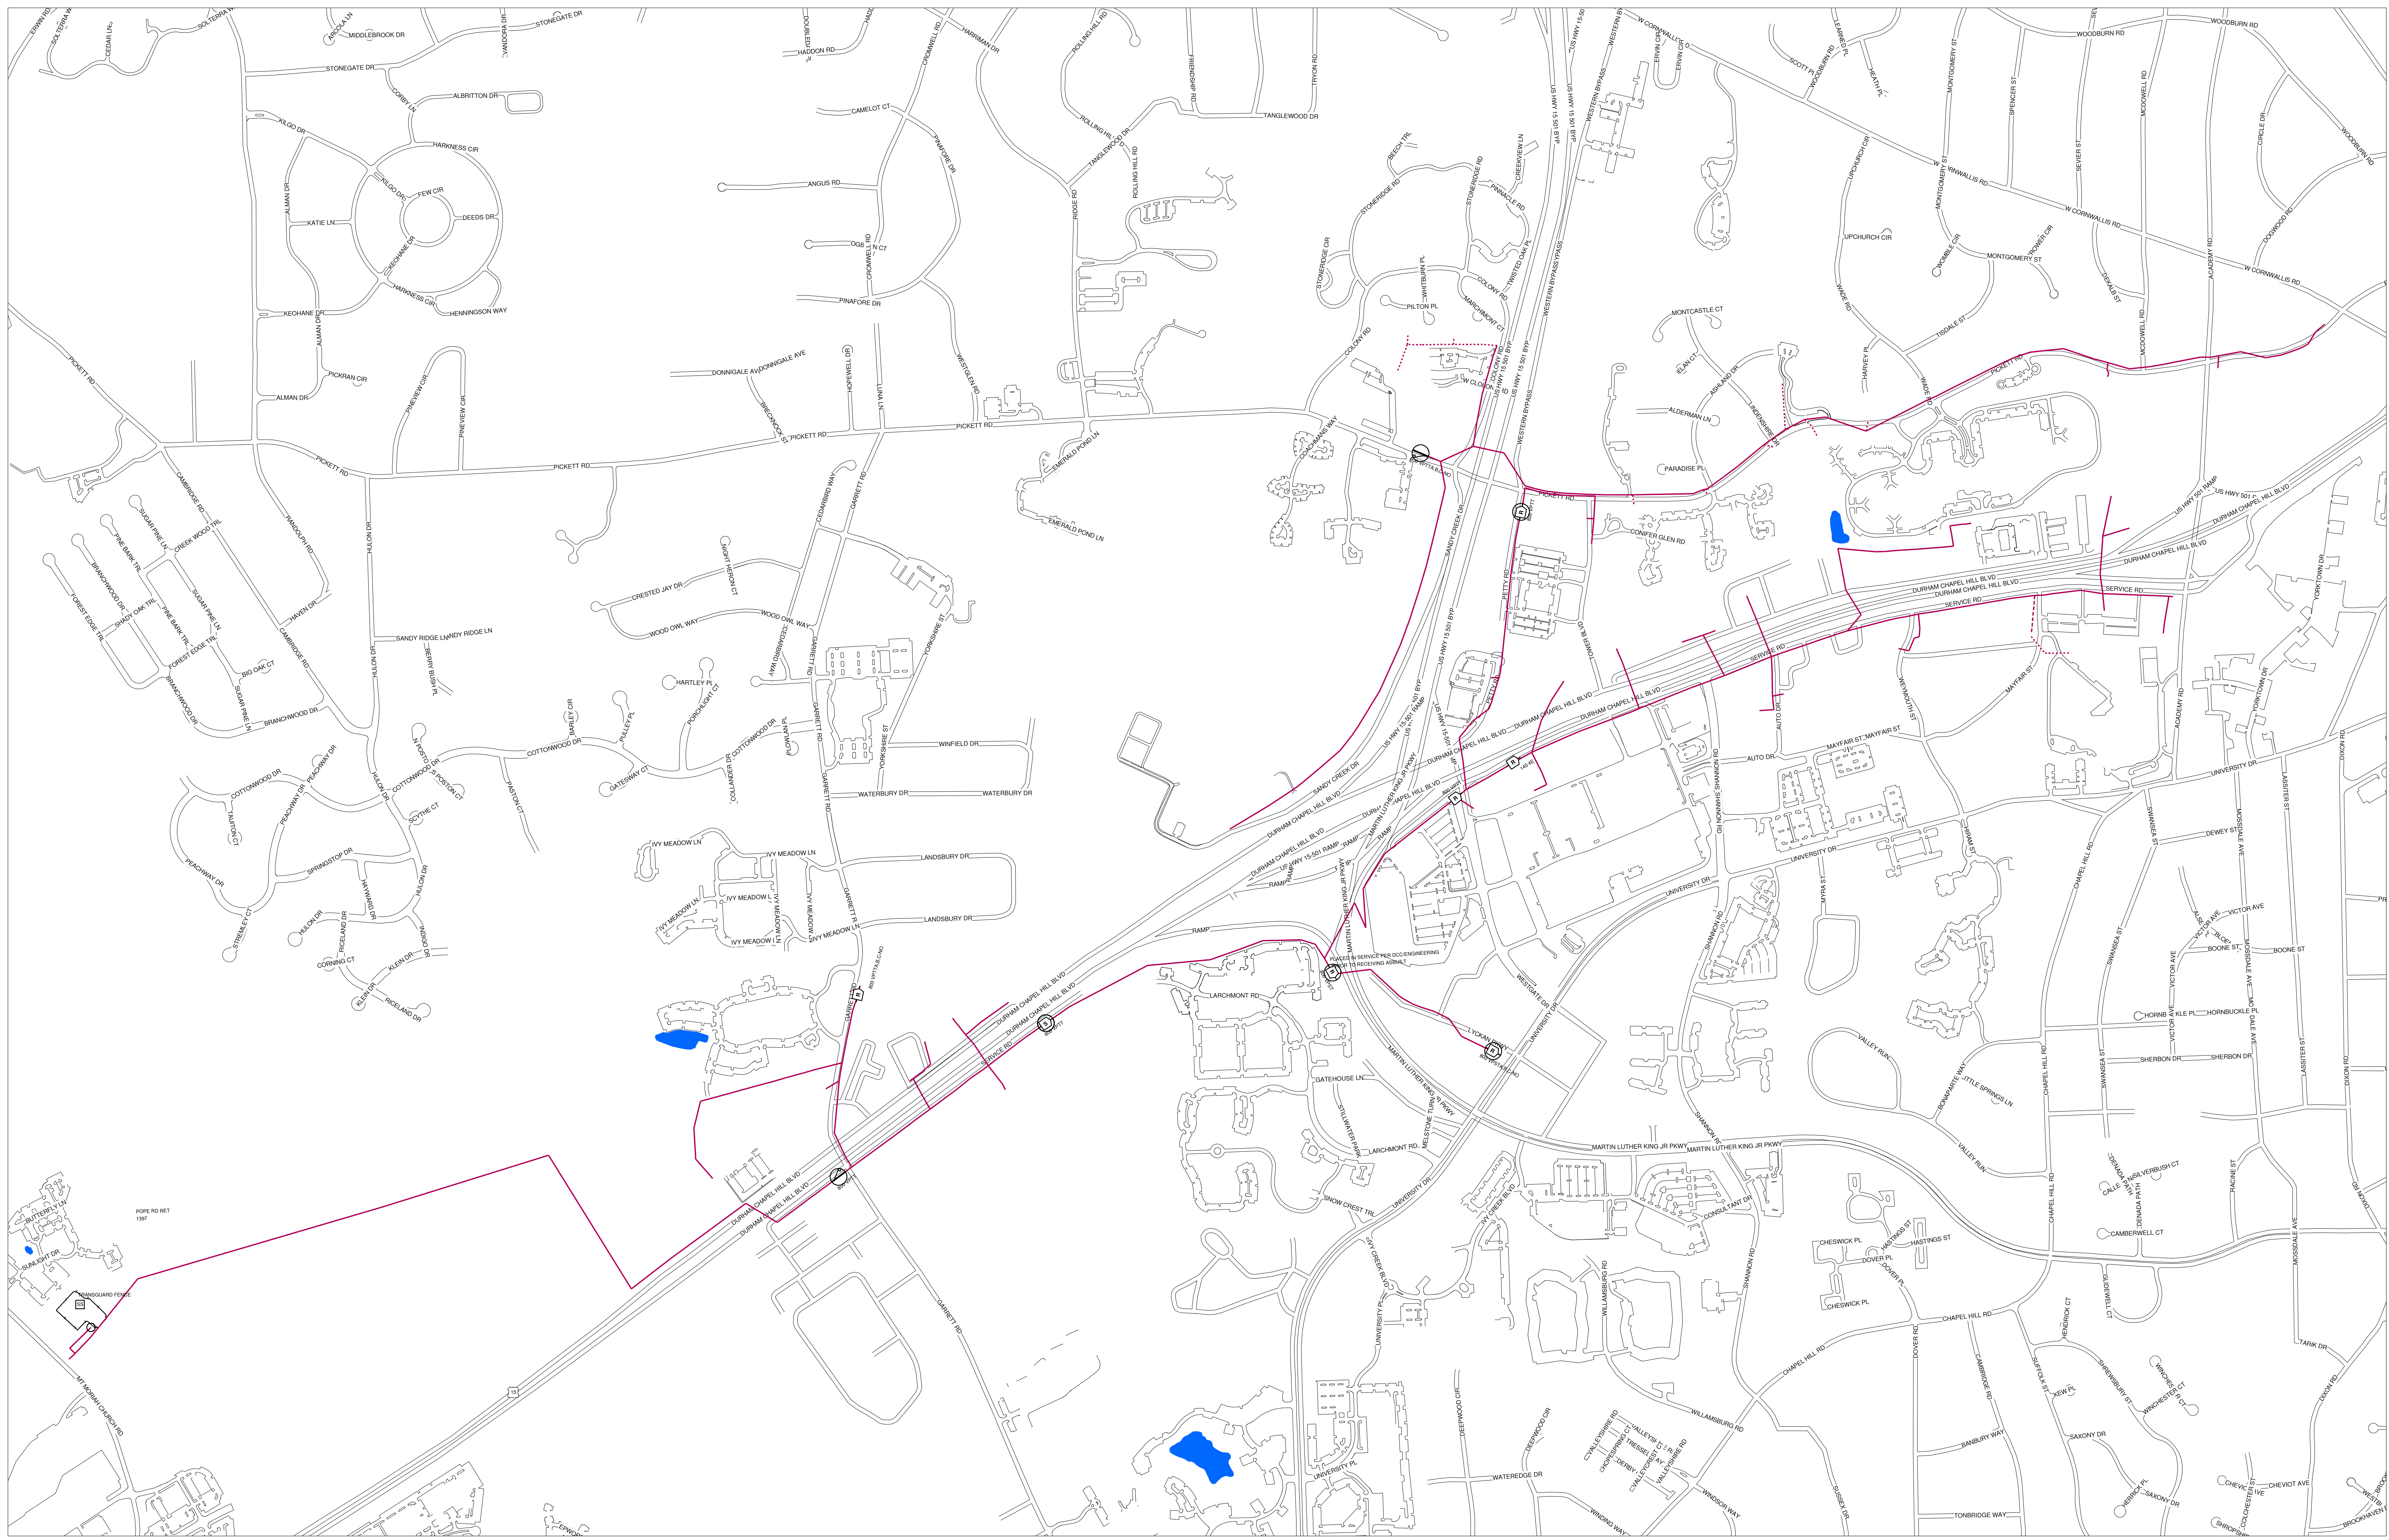

# One Line Circuit Maps - Custom

Circuit 14082410  
Pope Rd Ret 2410

# Duke Energy

Scale: 1:401

Pope Rd Ret 2410

Circuit 14082410

Created by: Cannon, Justin Date: 11/17/2020

DISCLAIMER - This document was prepared for internal Duke Energy purposes only and was not prepared by a land surveyor. All facility, cable and equipment locations are approximate; and this information may not be accurate or complete. It should not be used for any survey, engineering, or legal purposes.