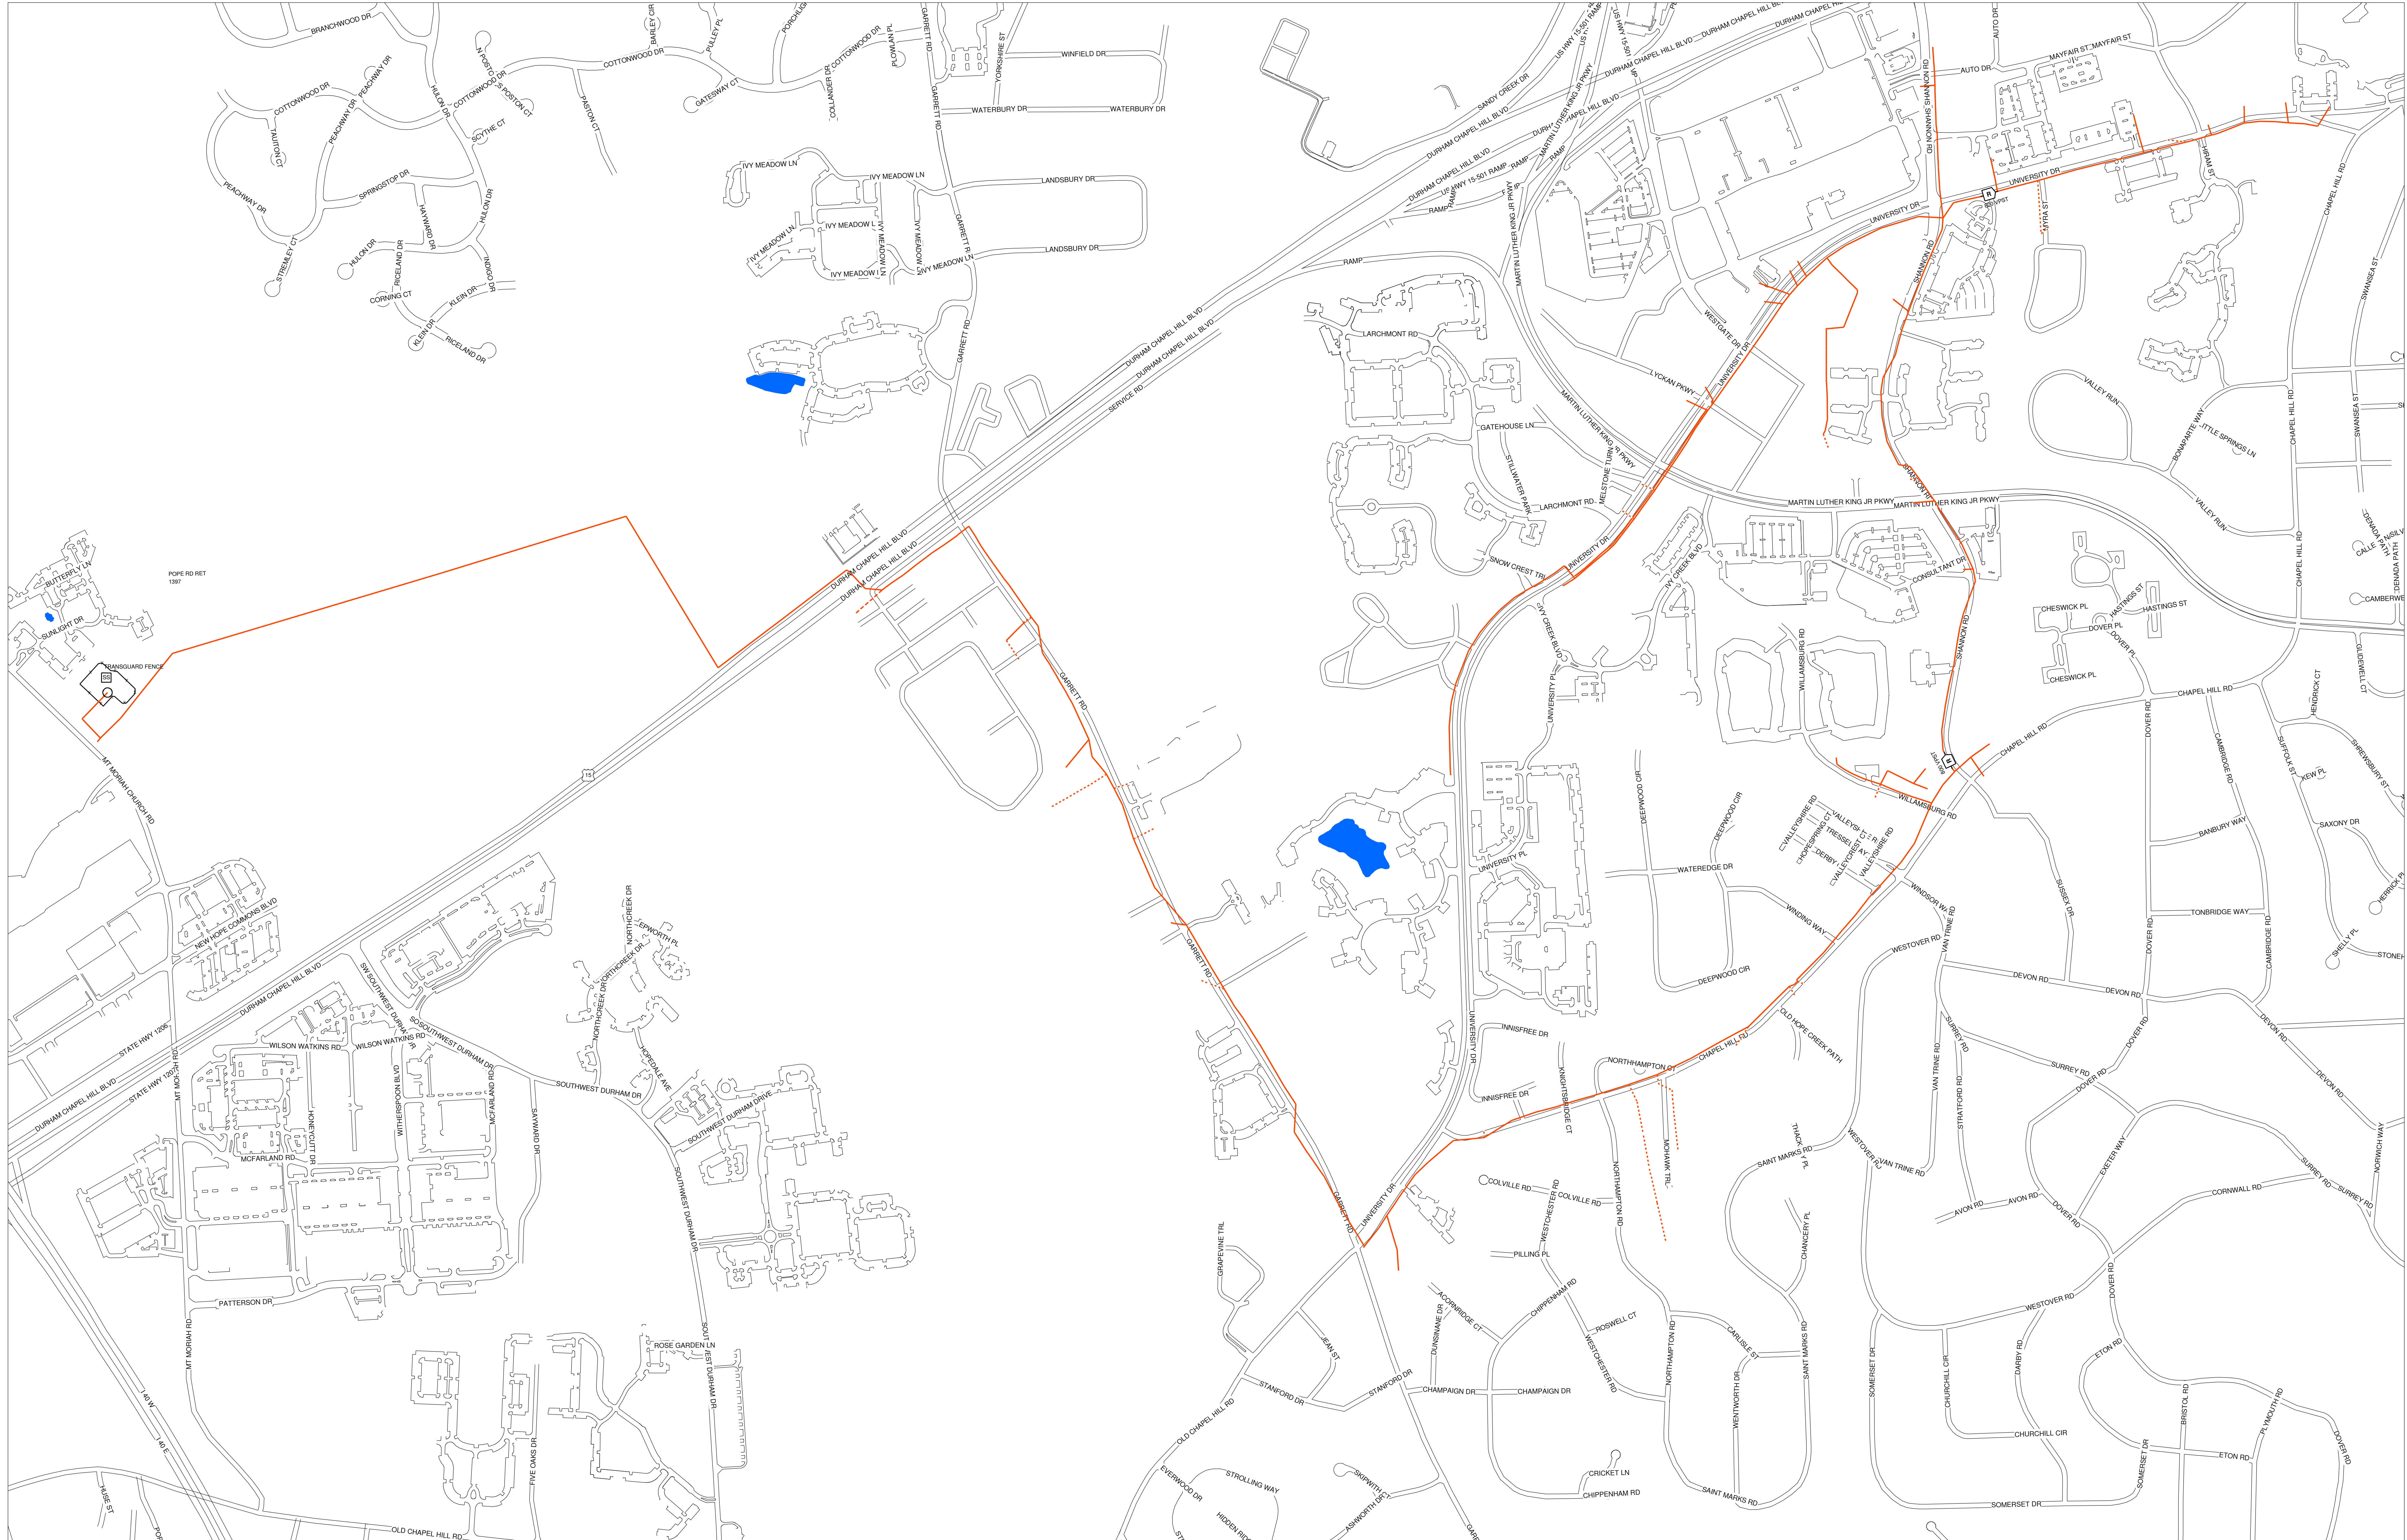

# One Line Circuit Maps - Custom

Circuit 14082404  
Pope Rd Ret 2404

# Duke Energy

Scale: 1:363

Pope Rd Ret 2404

Circuit 14082404

Created by: Cannon, Justin	Date: 11/17/2020
----------------------------	------------------

DISCLAIMER - This document was prepared for internal Duke Energy purposes only and was not prepared by a land surveyor. All facility, cable and equipment locations are approximate; and this information may not be accurate or complete. It should not be used for any survey, engineering, or legal purposes.