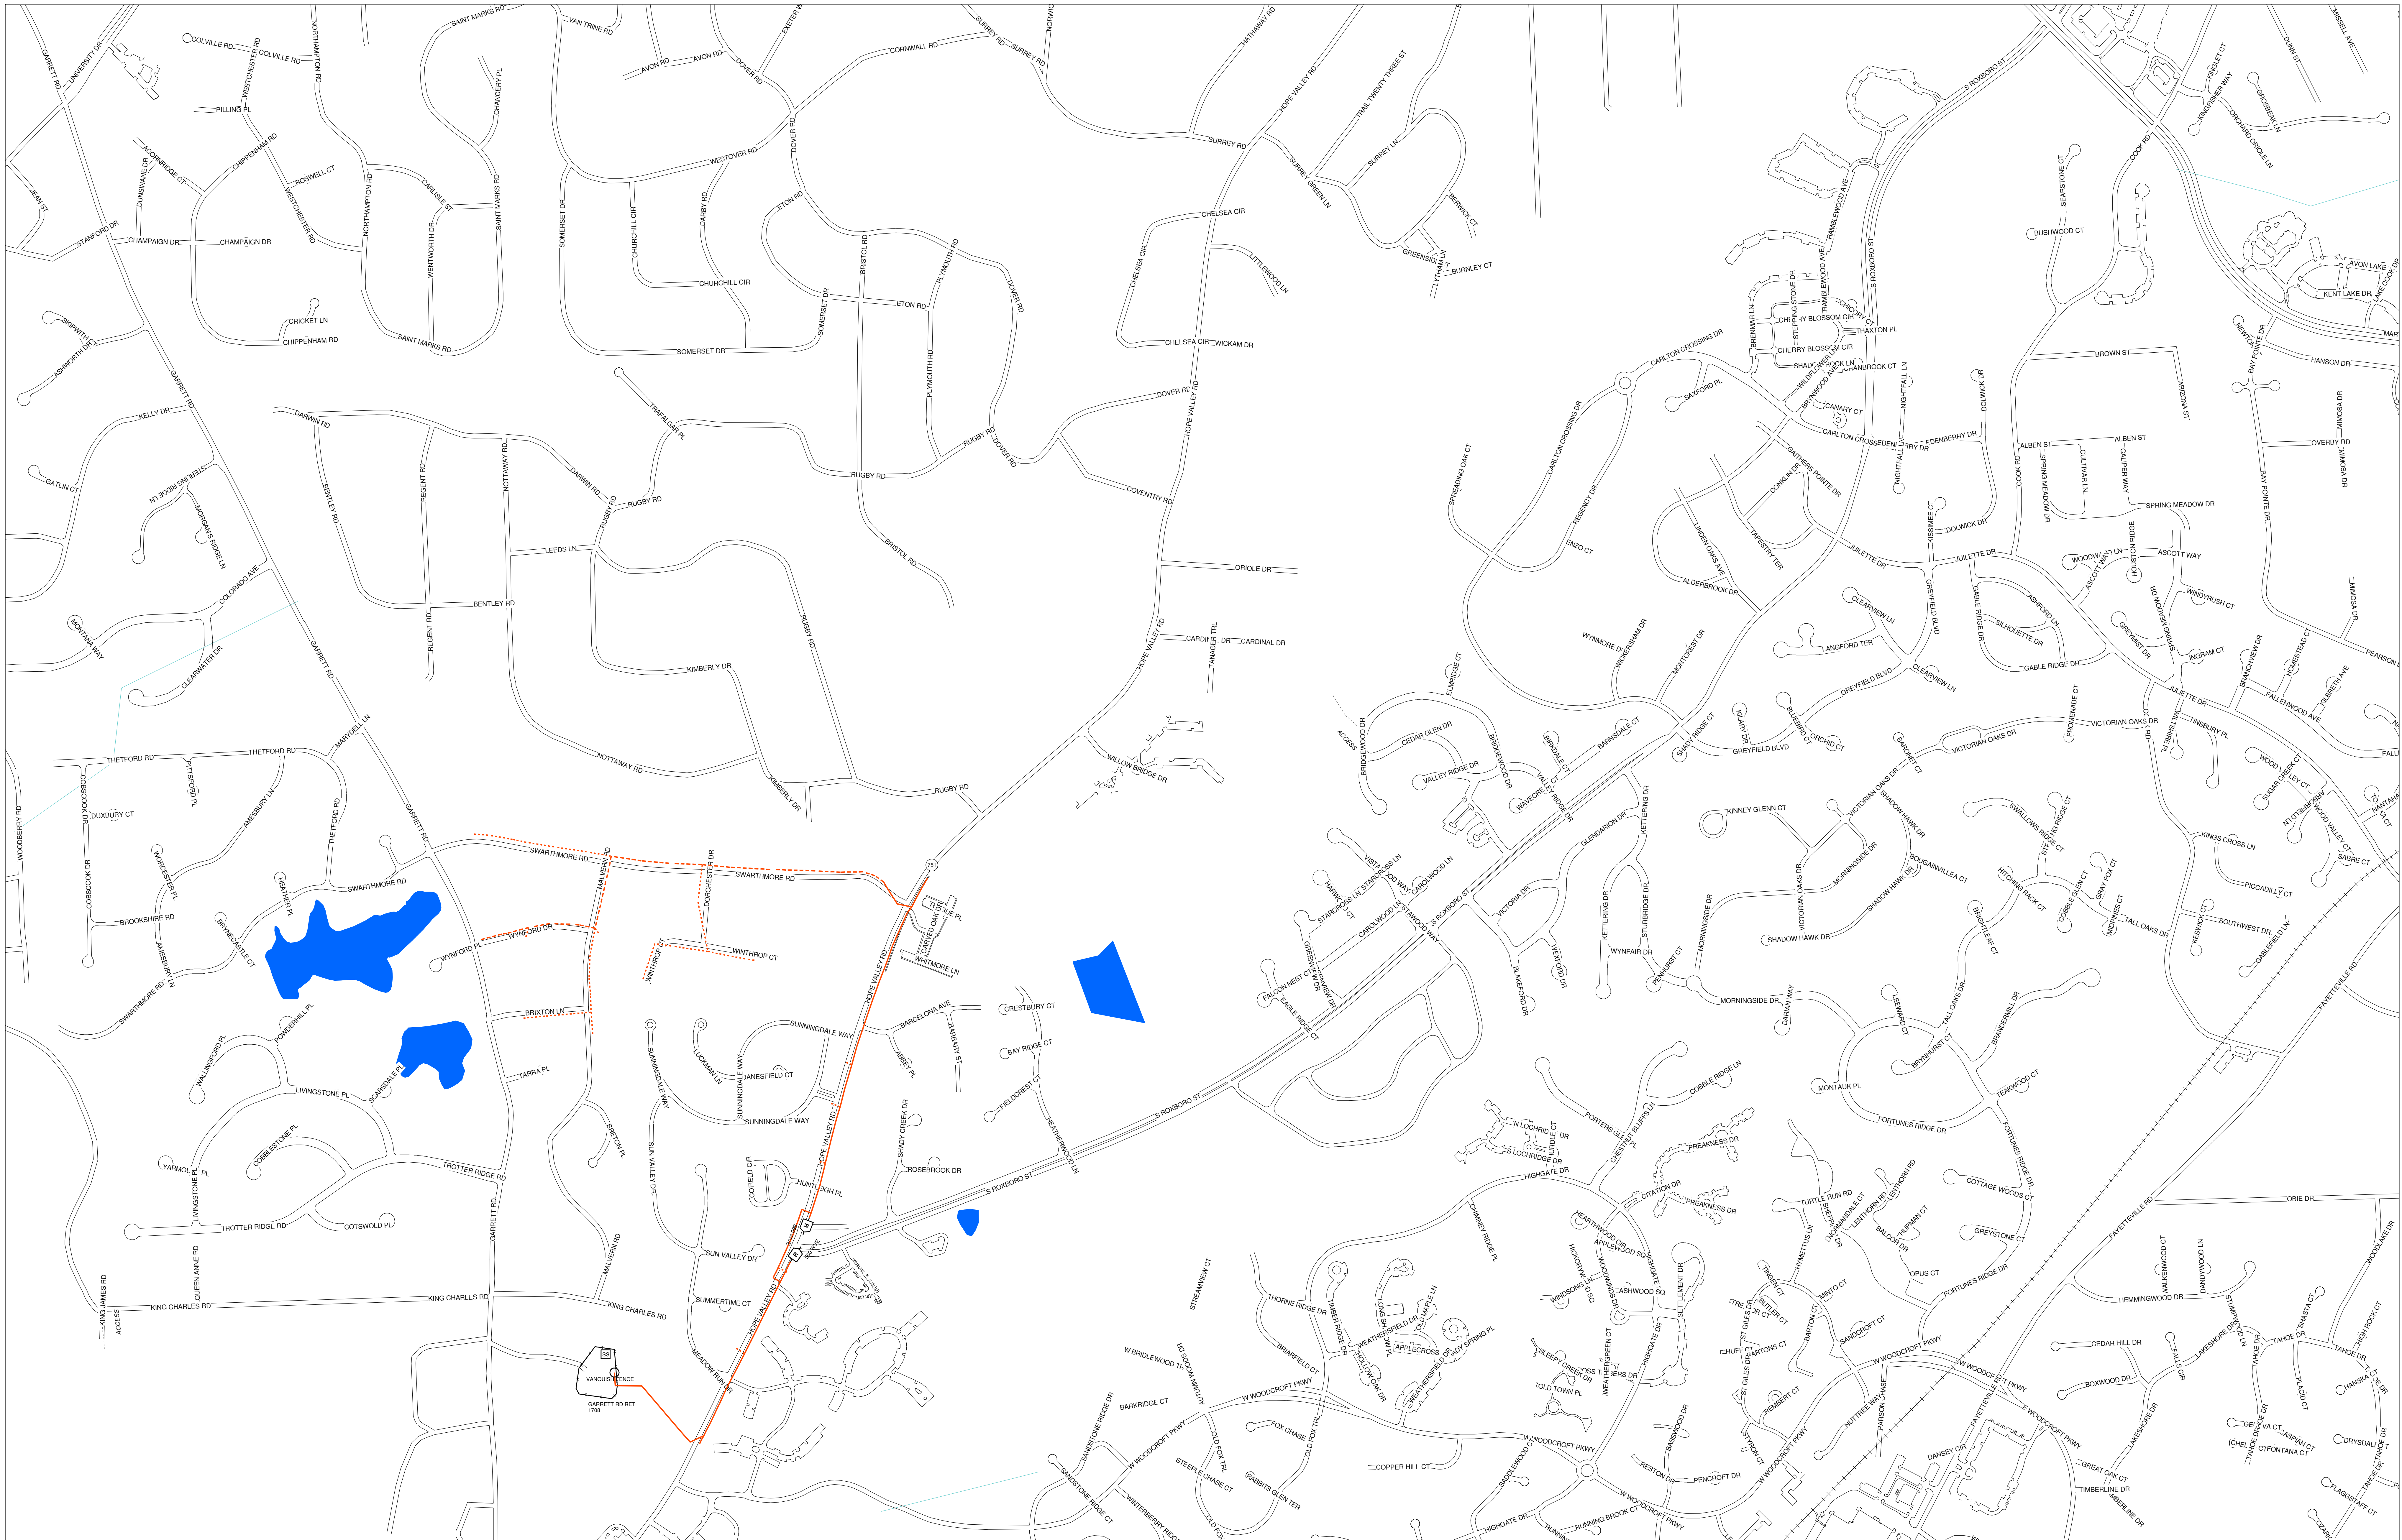

One Line Circuit Maps - Custom

Circuit 14202414
Garrett Rd Ret 2414

Duke Energy

Scale: 1:376

Garrett Rd Ret 2414

Circuit 14202414

Created by: Cannon, Justin	Date: 11/17/2020
----------------------------	------------------

DISCLAIMER - This document was prepared for internal Duke Energy purposes only and was not prepared by a land surveyor. All facility, cable and equipment locations are approximate; and this information may not be accurate or complete. It should not be used for any survey, engineering, or legal purposes.