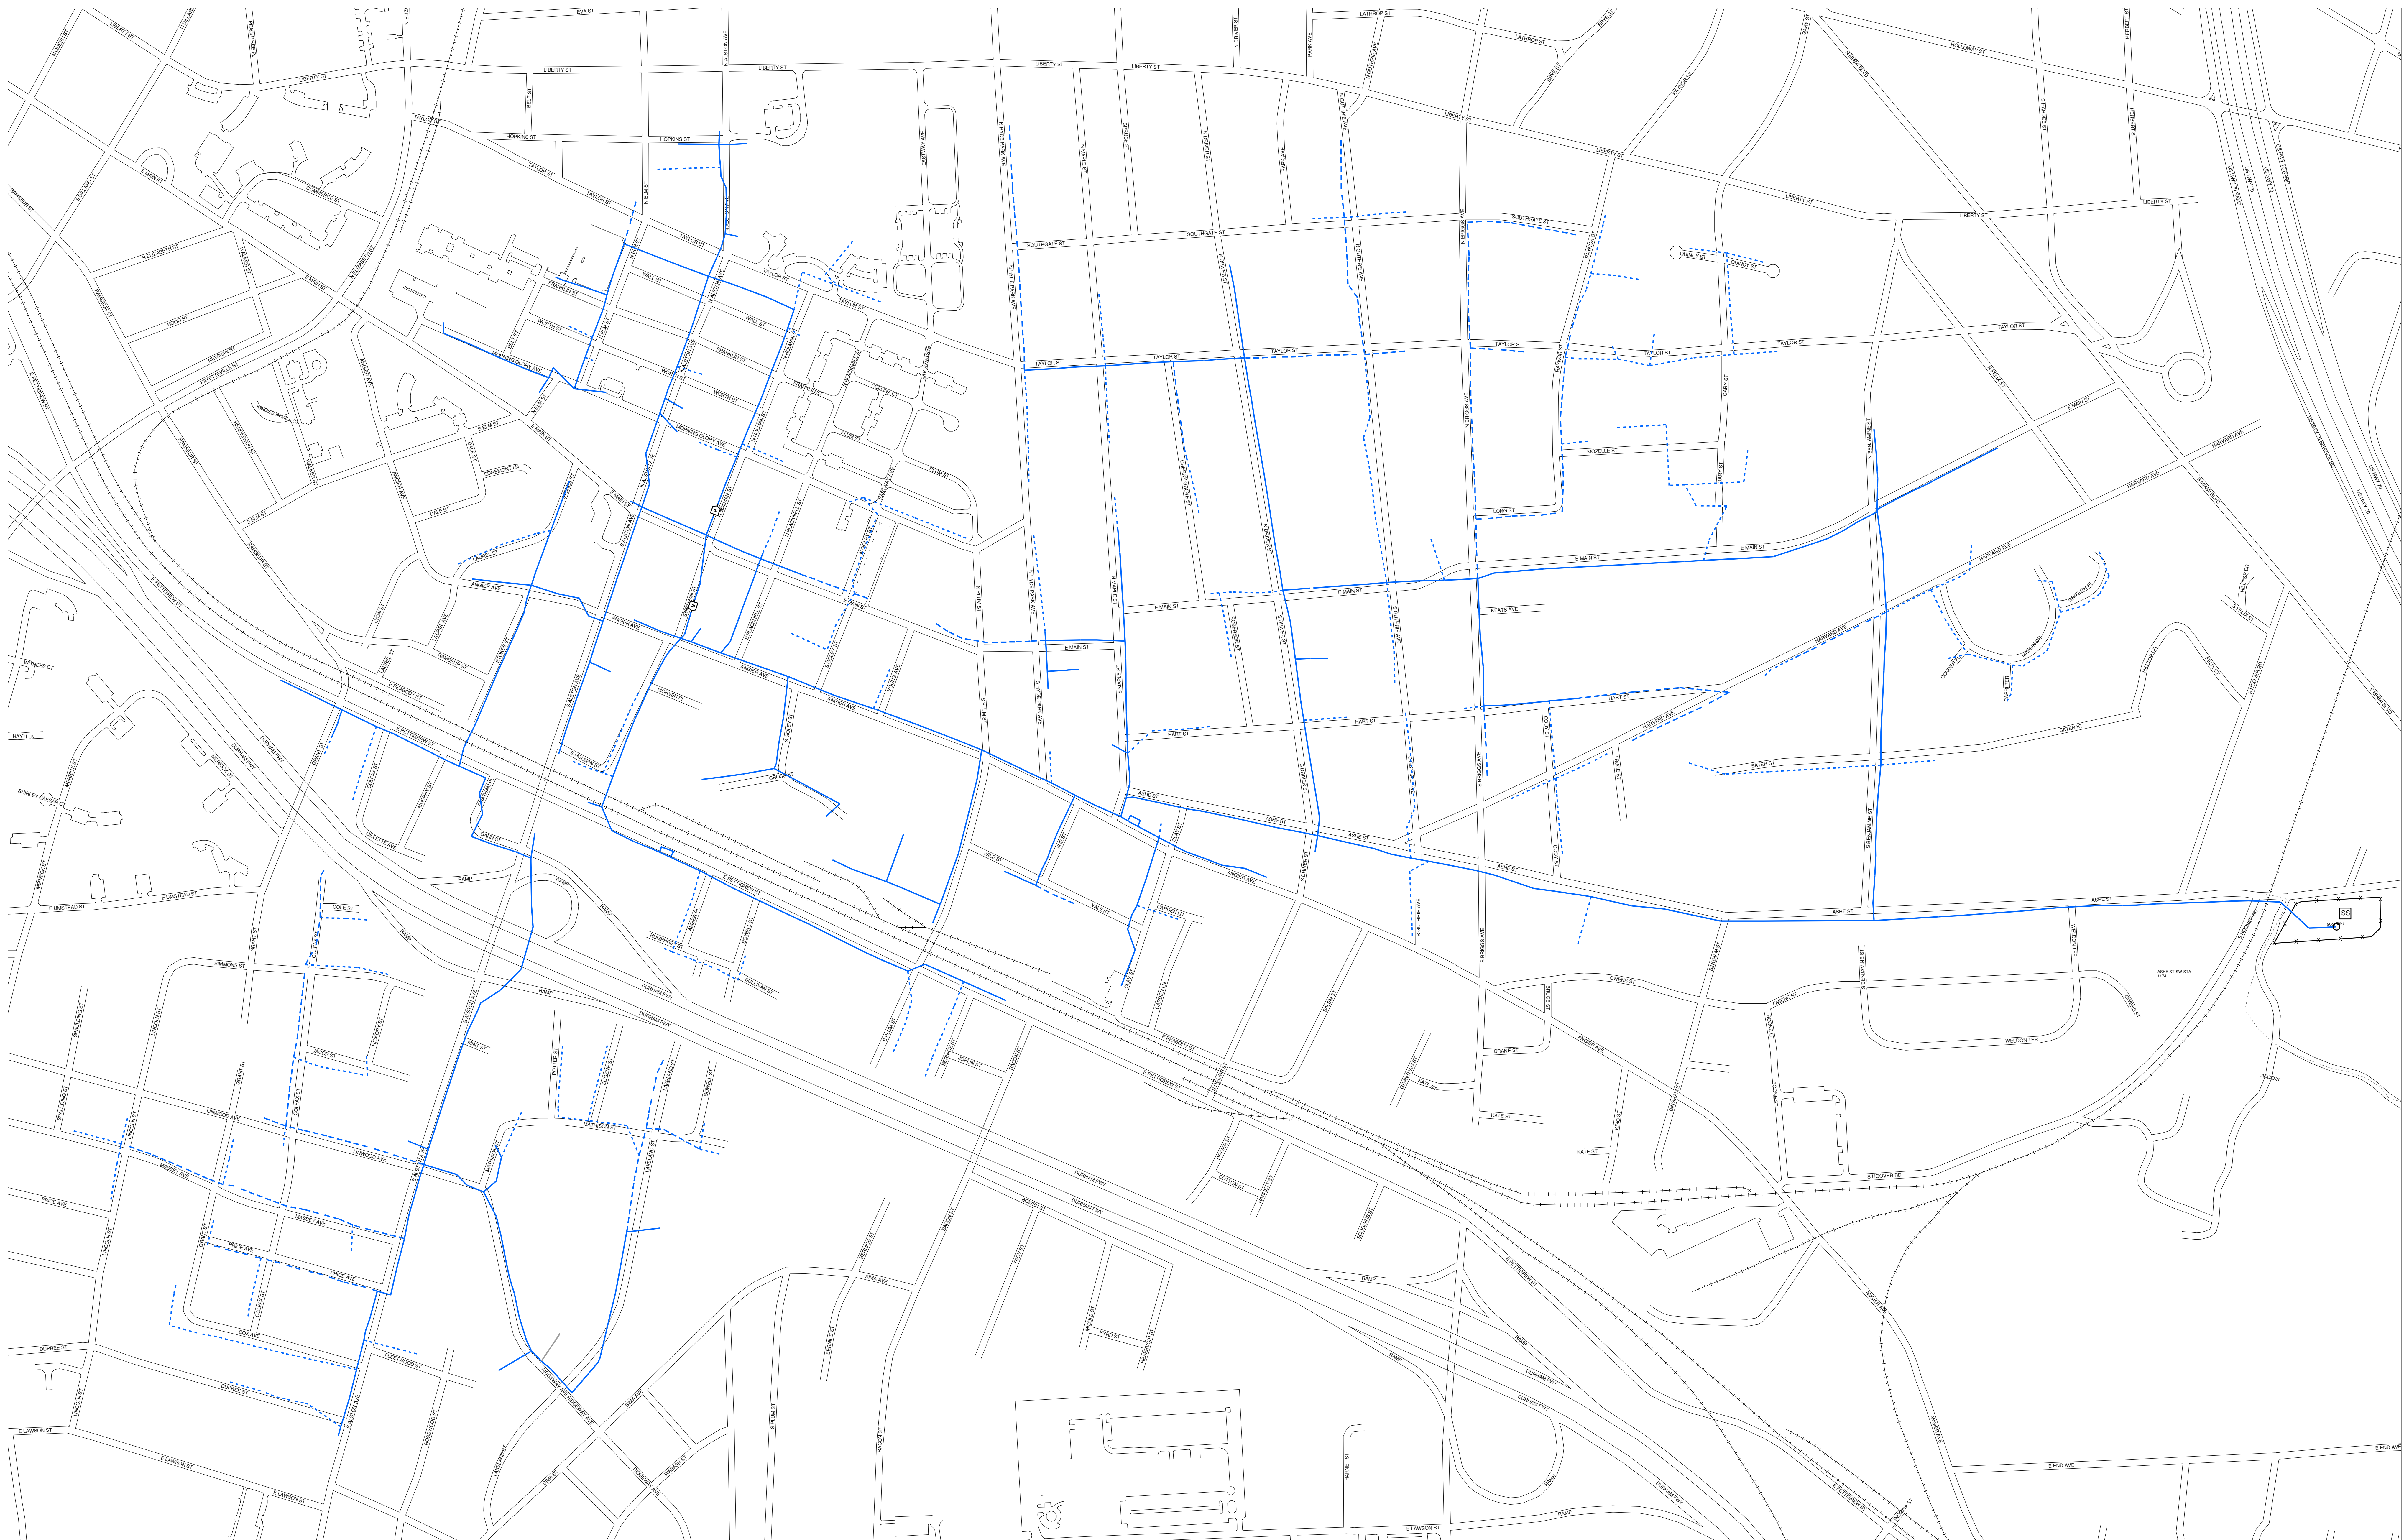

One Line Circuit Maps - Custom

Circuit 14021208
Ashe St Sw Sta 1208

Ashe St Sw Sta 1208

Circuit 14021208

Created by: Cannon, Justin	Date: 11/17/2020
----------------------------	------------------

DISCLAIMER - This document was prepared for internal Duke Energy purposes only and was not prepared by a land surveyor. All facility, cable and equipment locations are approximate; and this information may not be accurate or complete. It should not be used for any survey, engineering, or legal purposes.