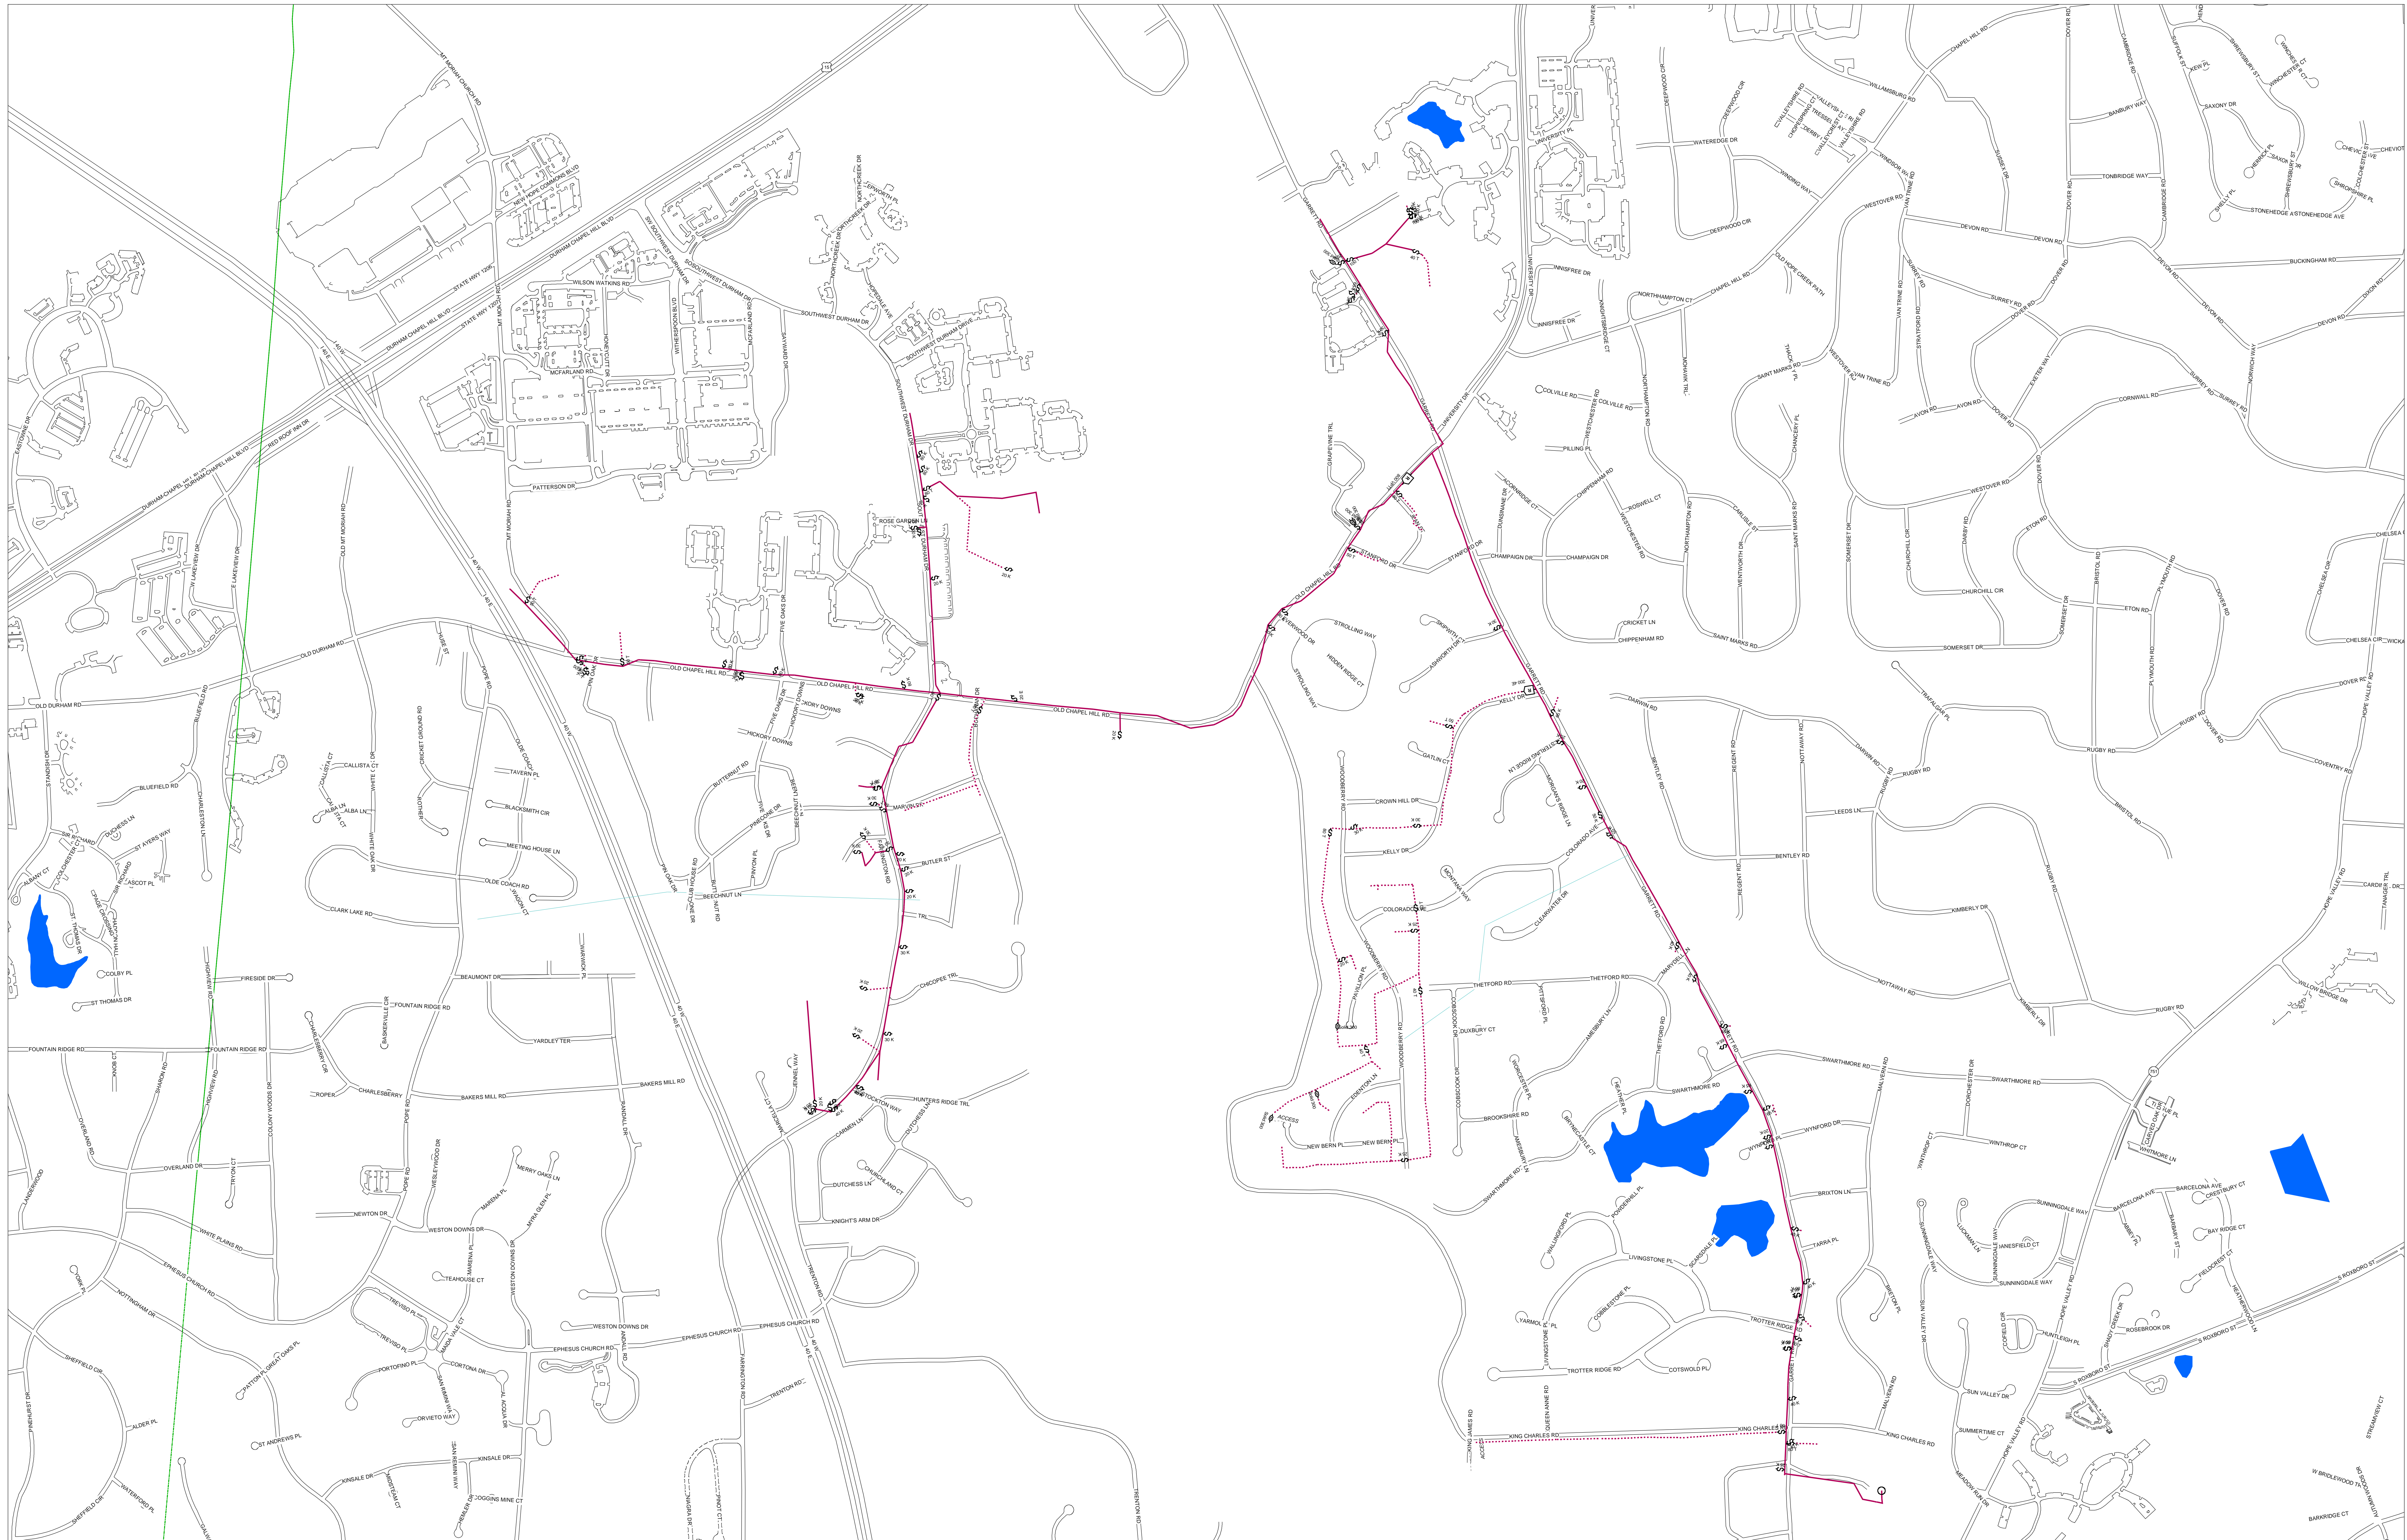

# One Line Circuit Maps - Custom

Circuit 14202411  
Garrett Rd Ret 2411

# Duke Energy

Scale: 1:457

Garrett Rd Ret 2411

Circuit 14202411

Created by: Combs, Jason E Date: 07/10/2019

DISCLAIMER - This document was prepared for internal Duke Energy purposes only and was not prepared by a land surveyor. All facility, cable and equipment locations are approximate; and this information may not be accurate or complete. It should not be used for any survey, engineering, or legal purposes.