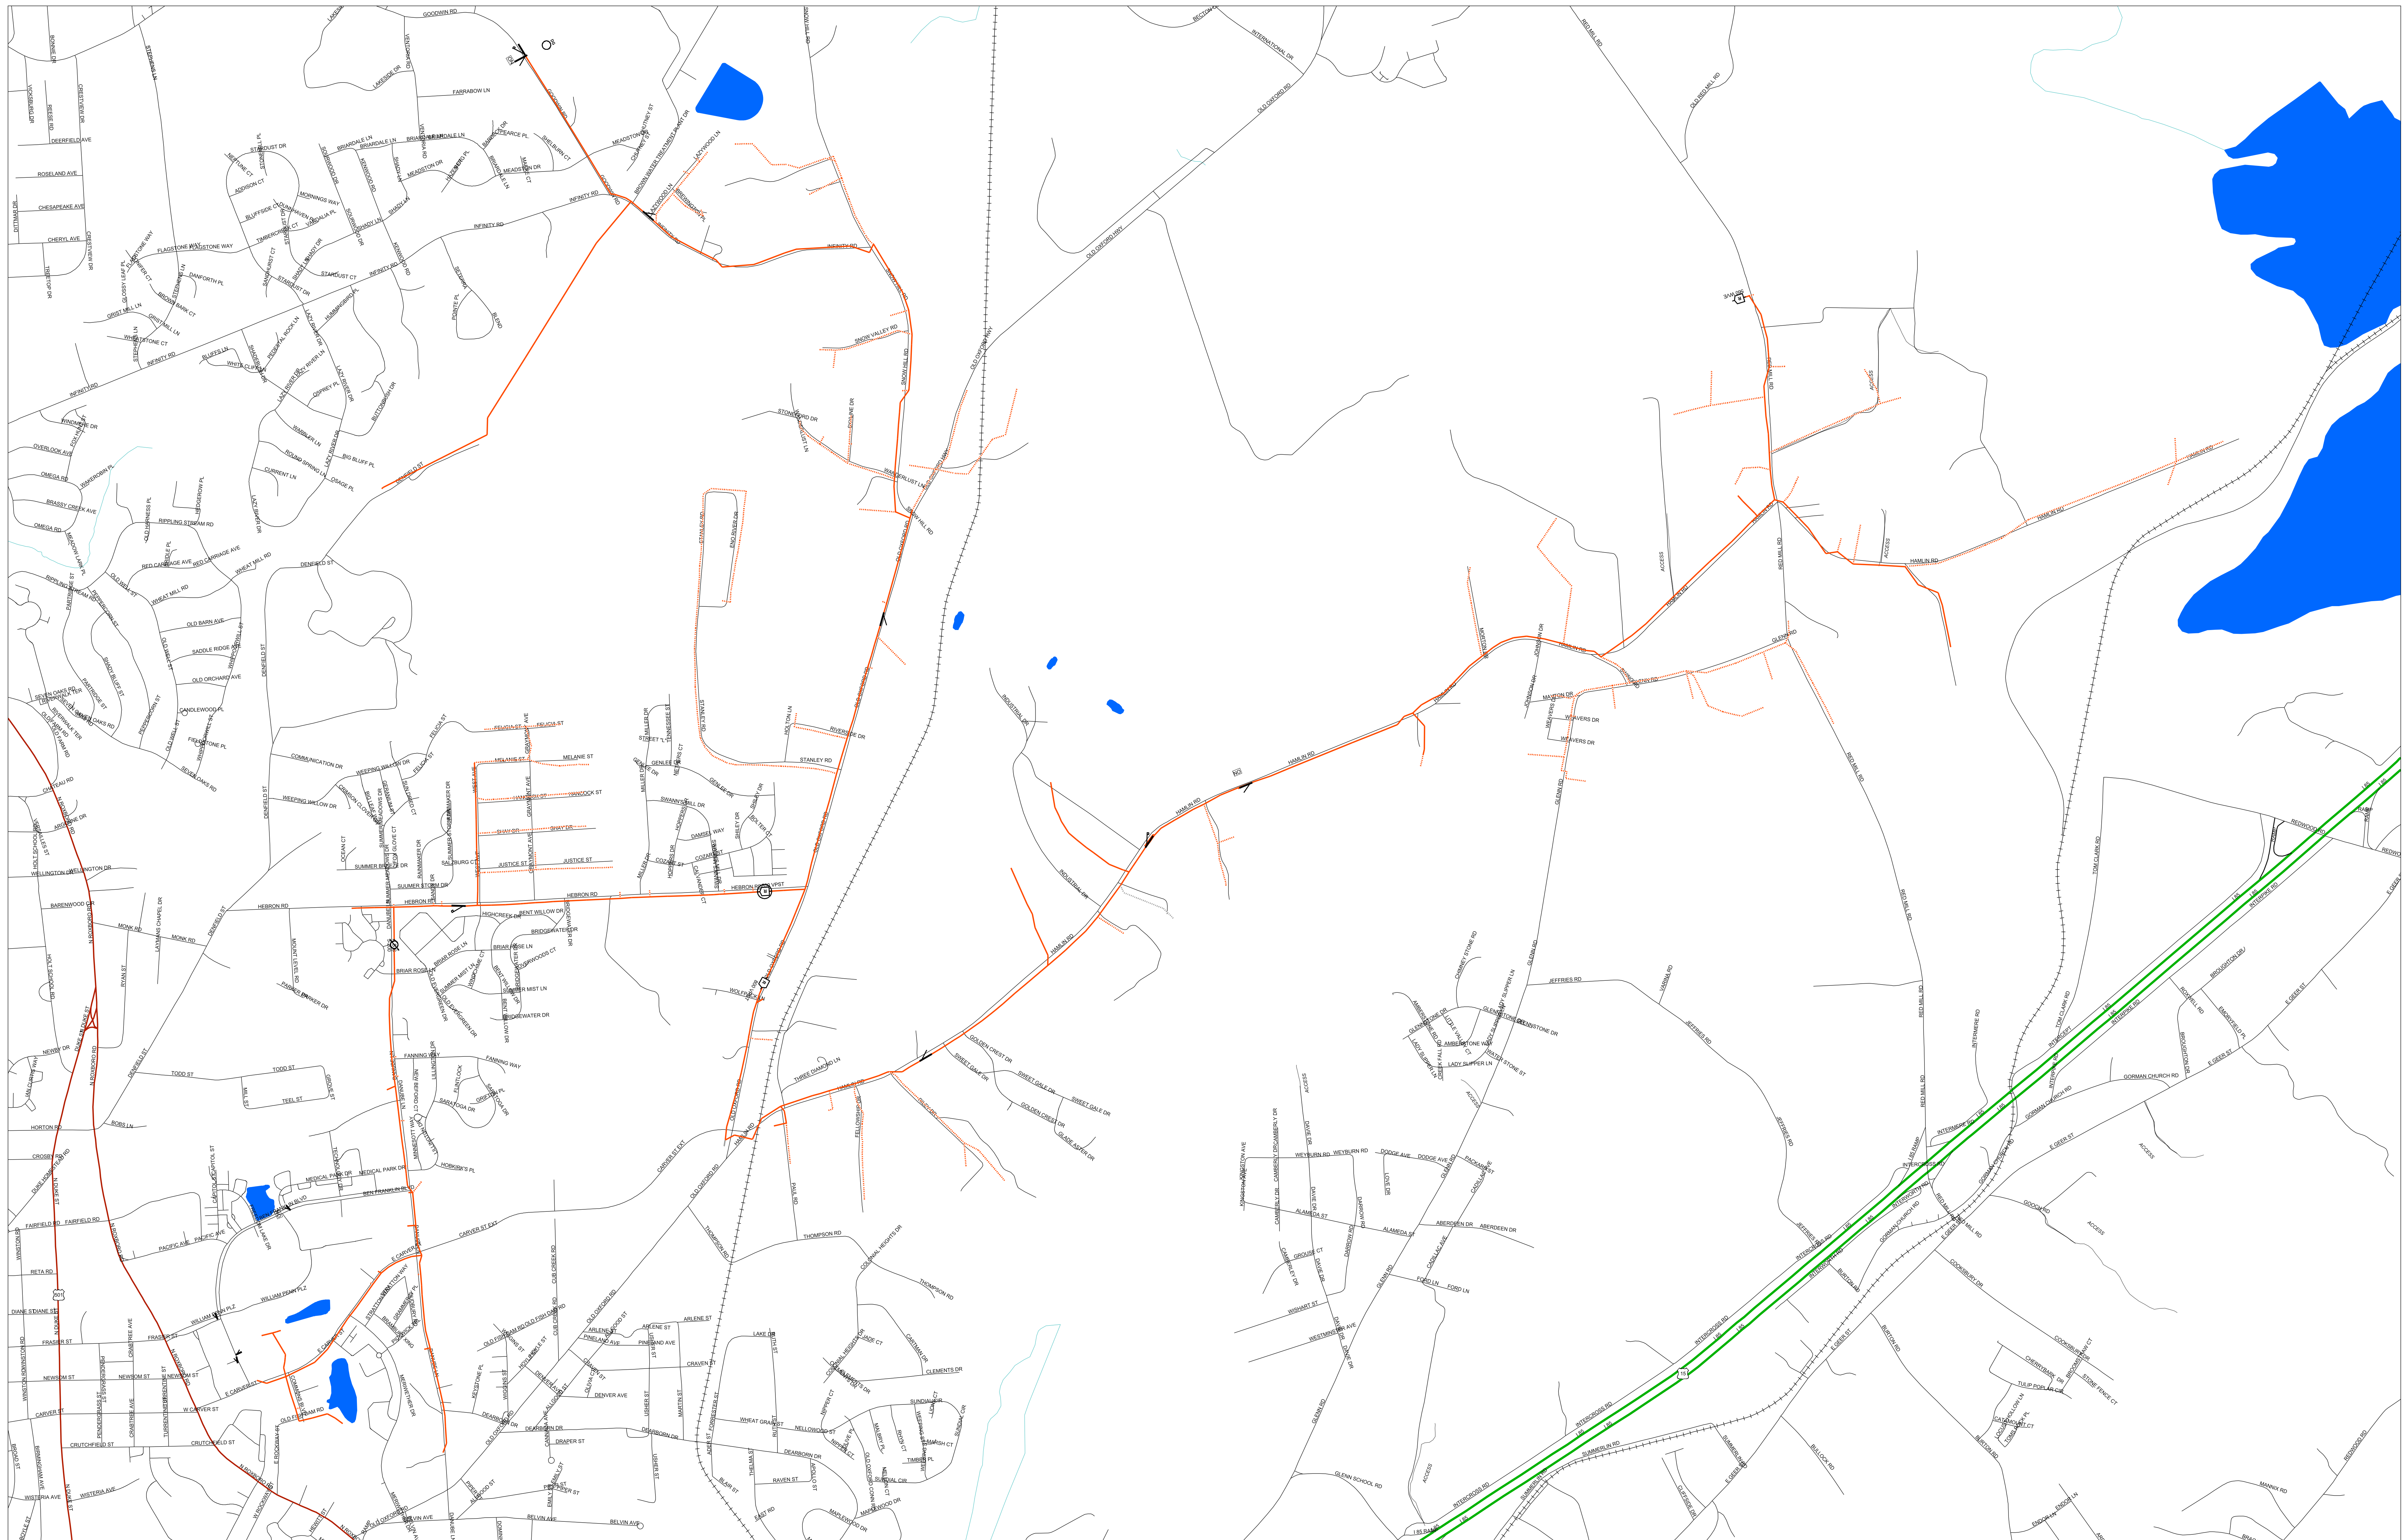

One Line Circuit Maps - Custom

Circuit 14142410
Fairtosh Ret 2410

Duke Energy

Scale: 1:800

Fairtosh Ret 2410

Circuit 14142410

Created by: Cannon, Justin	Date: 07/15/2019
----------------------------	------------------

DISCLAIMER - This document was prepared for internal Duke Energy purposes only and was not prepared by a land surveyor. All facility, cable and equipment locations are approximate; and this information may not be accurate or complete. It should not be used for any survey, engineering, or legal purposes.