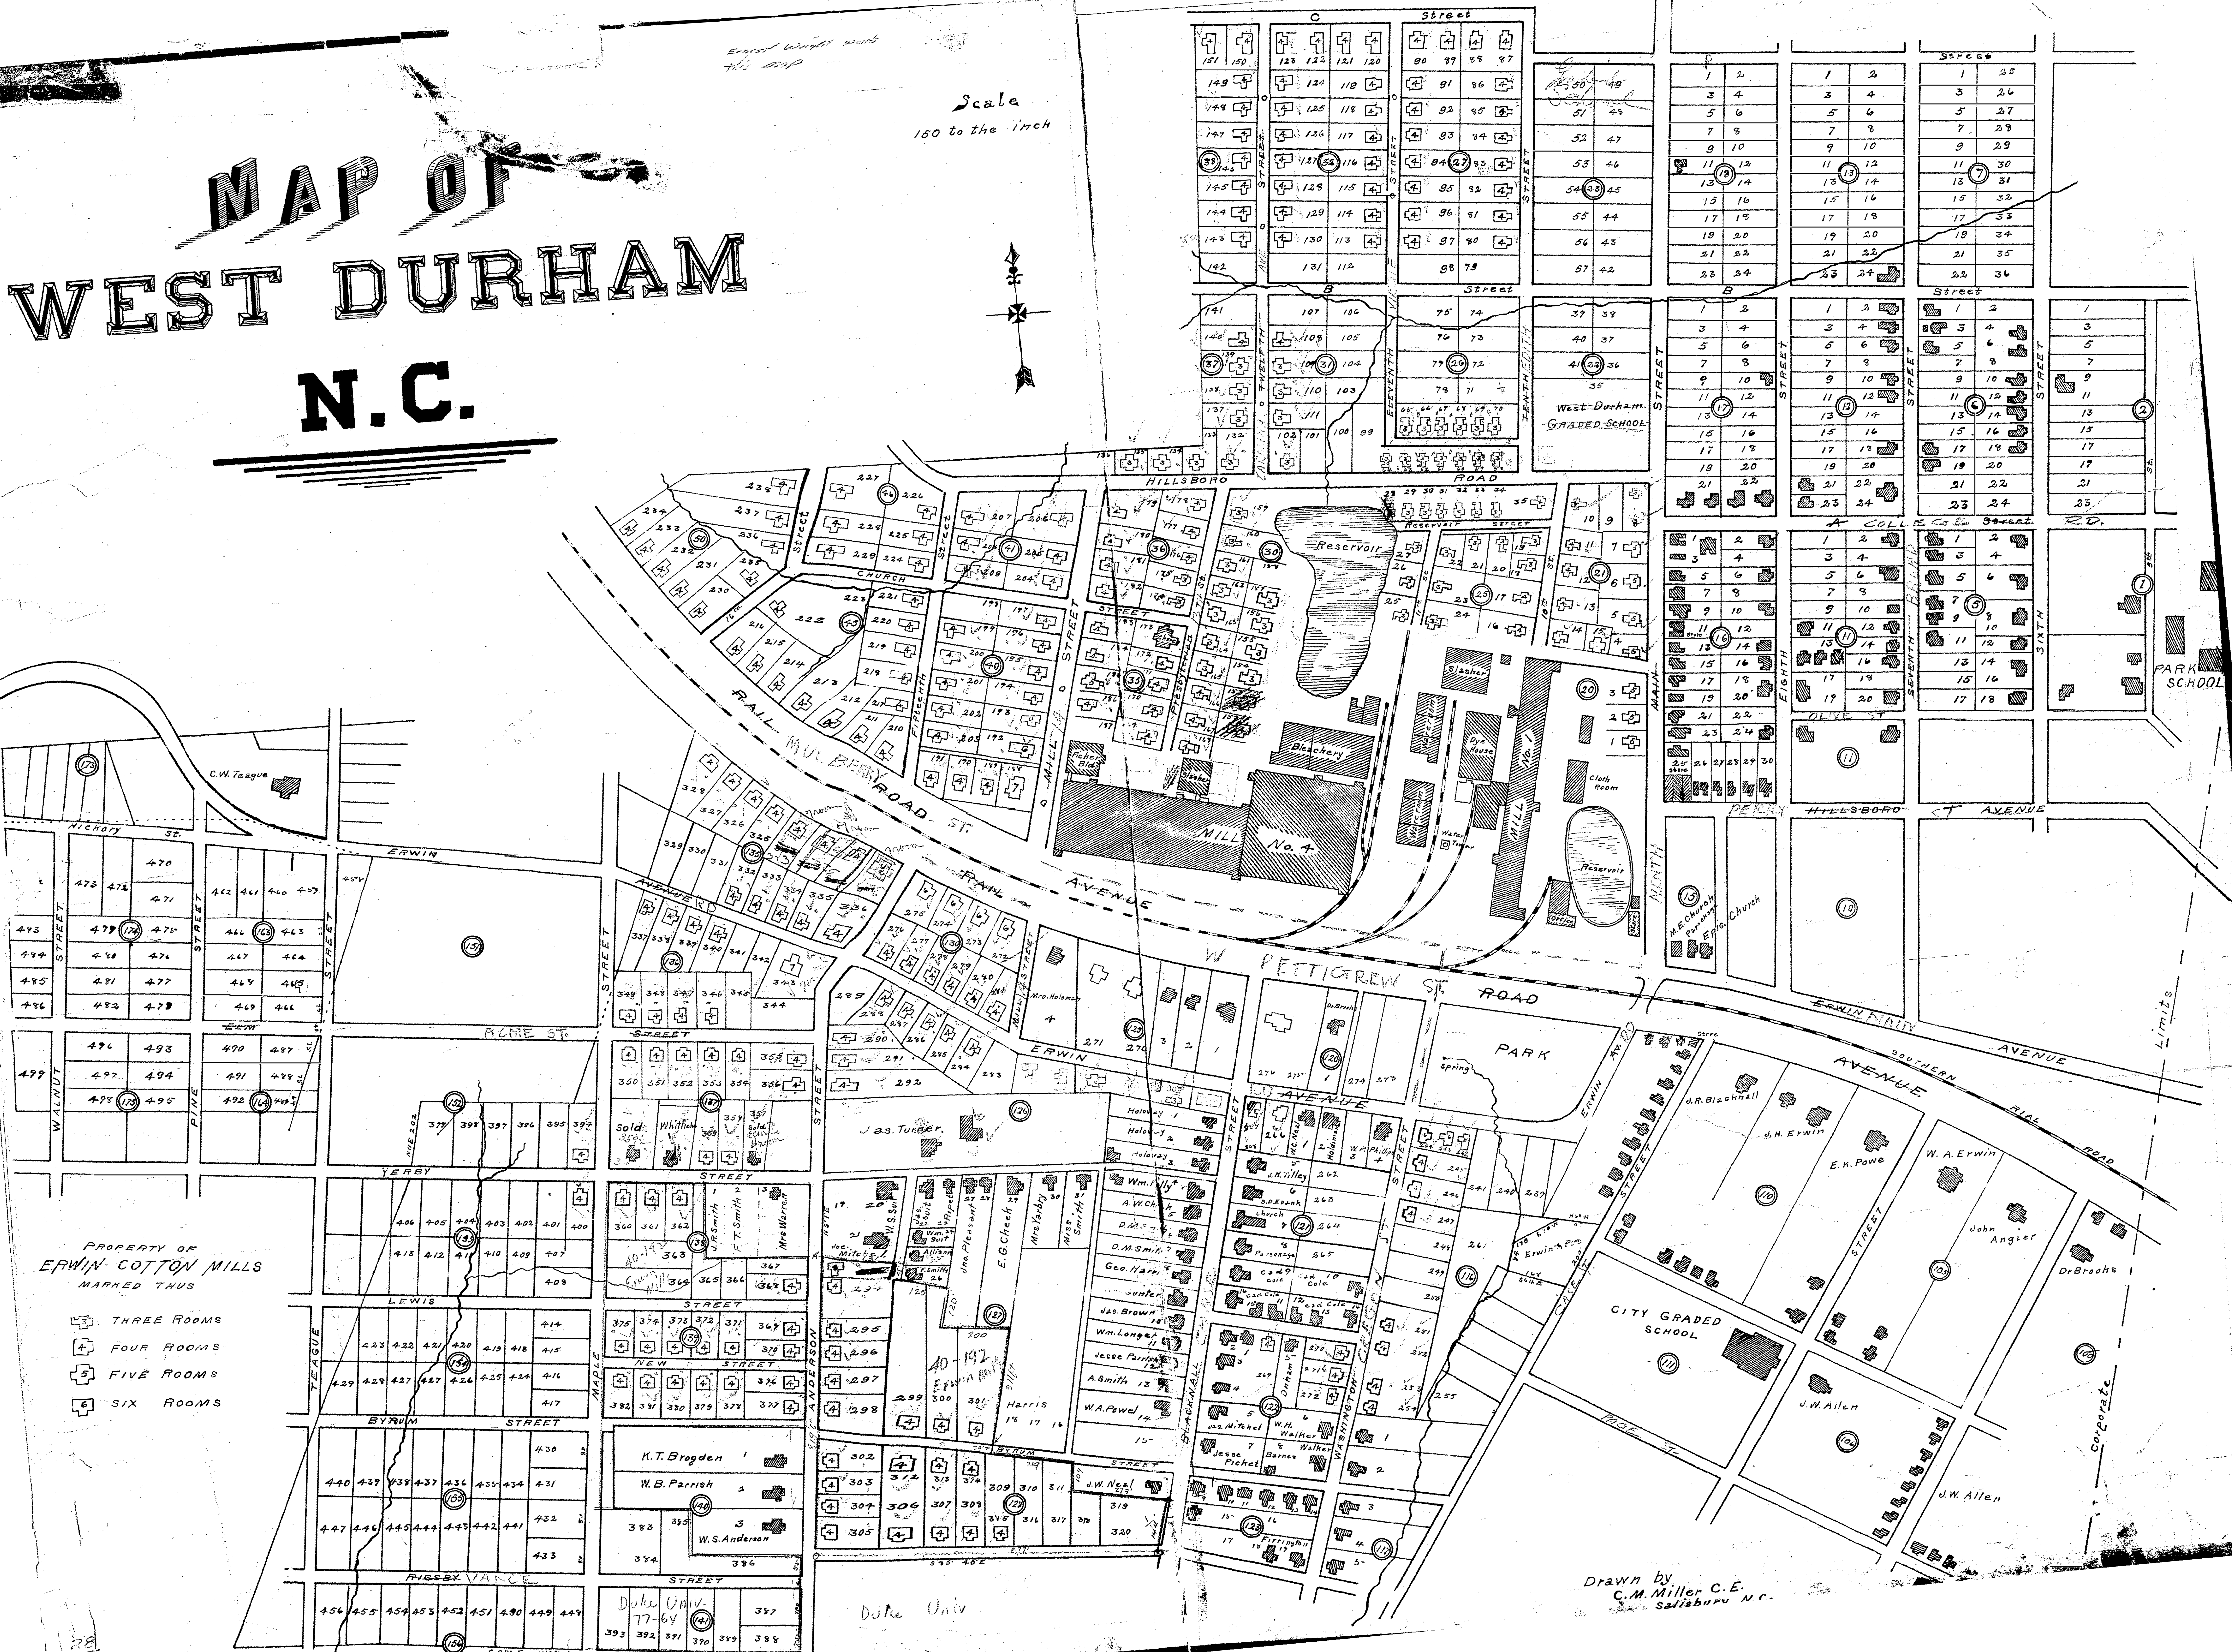

MAP OF WEST DURHAM N.C.

Exact Wright work
July 1909

Scale
150 to the inch

PROPERTY OF
ERWIN COTTON MILLS
MARKED THUS

- ☒ THREE ROOMS
- ☒ FOUR ROOMS
- ☒ FIVE ROOMS
- ☒ SIX ROOMS

Drawn by
C.M. Miller C.E.
Salisbury N.C.