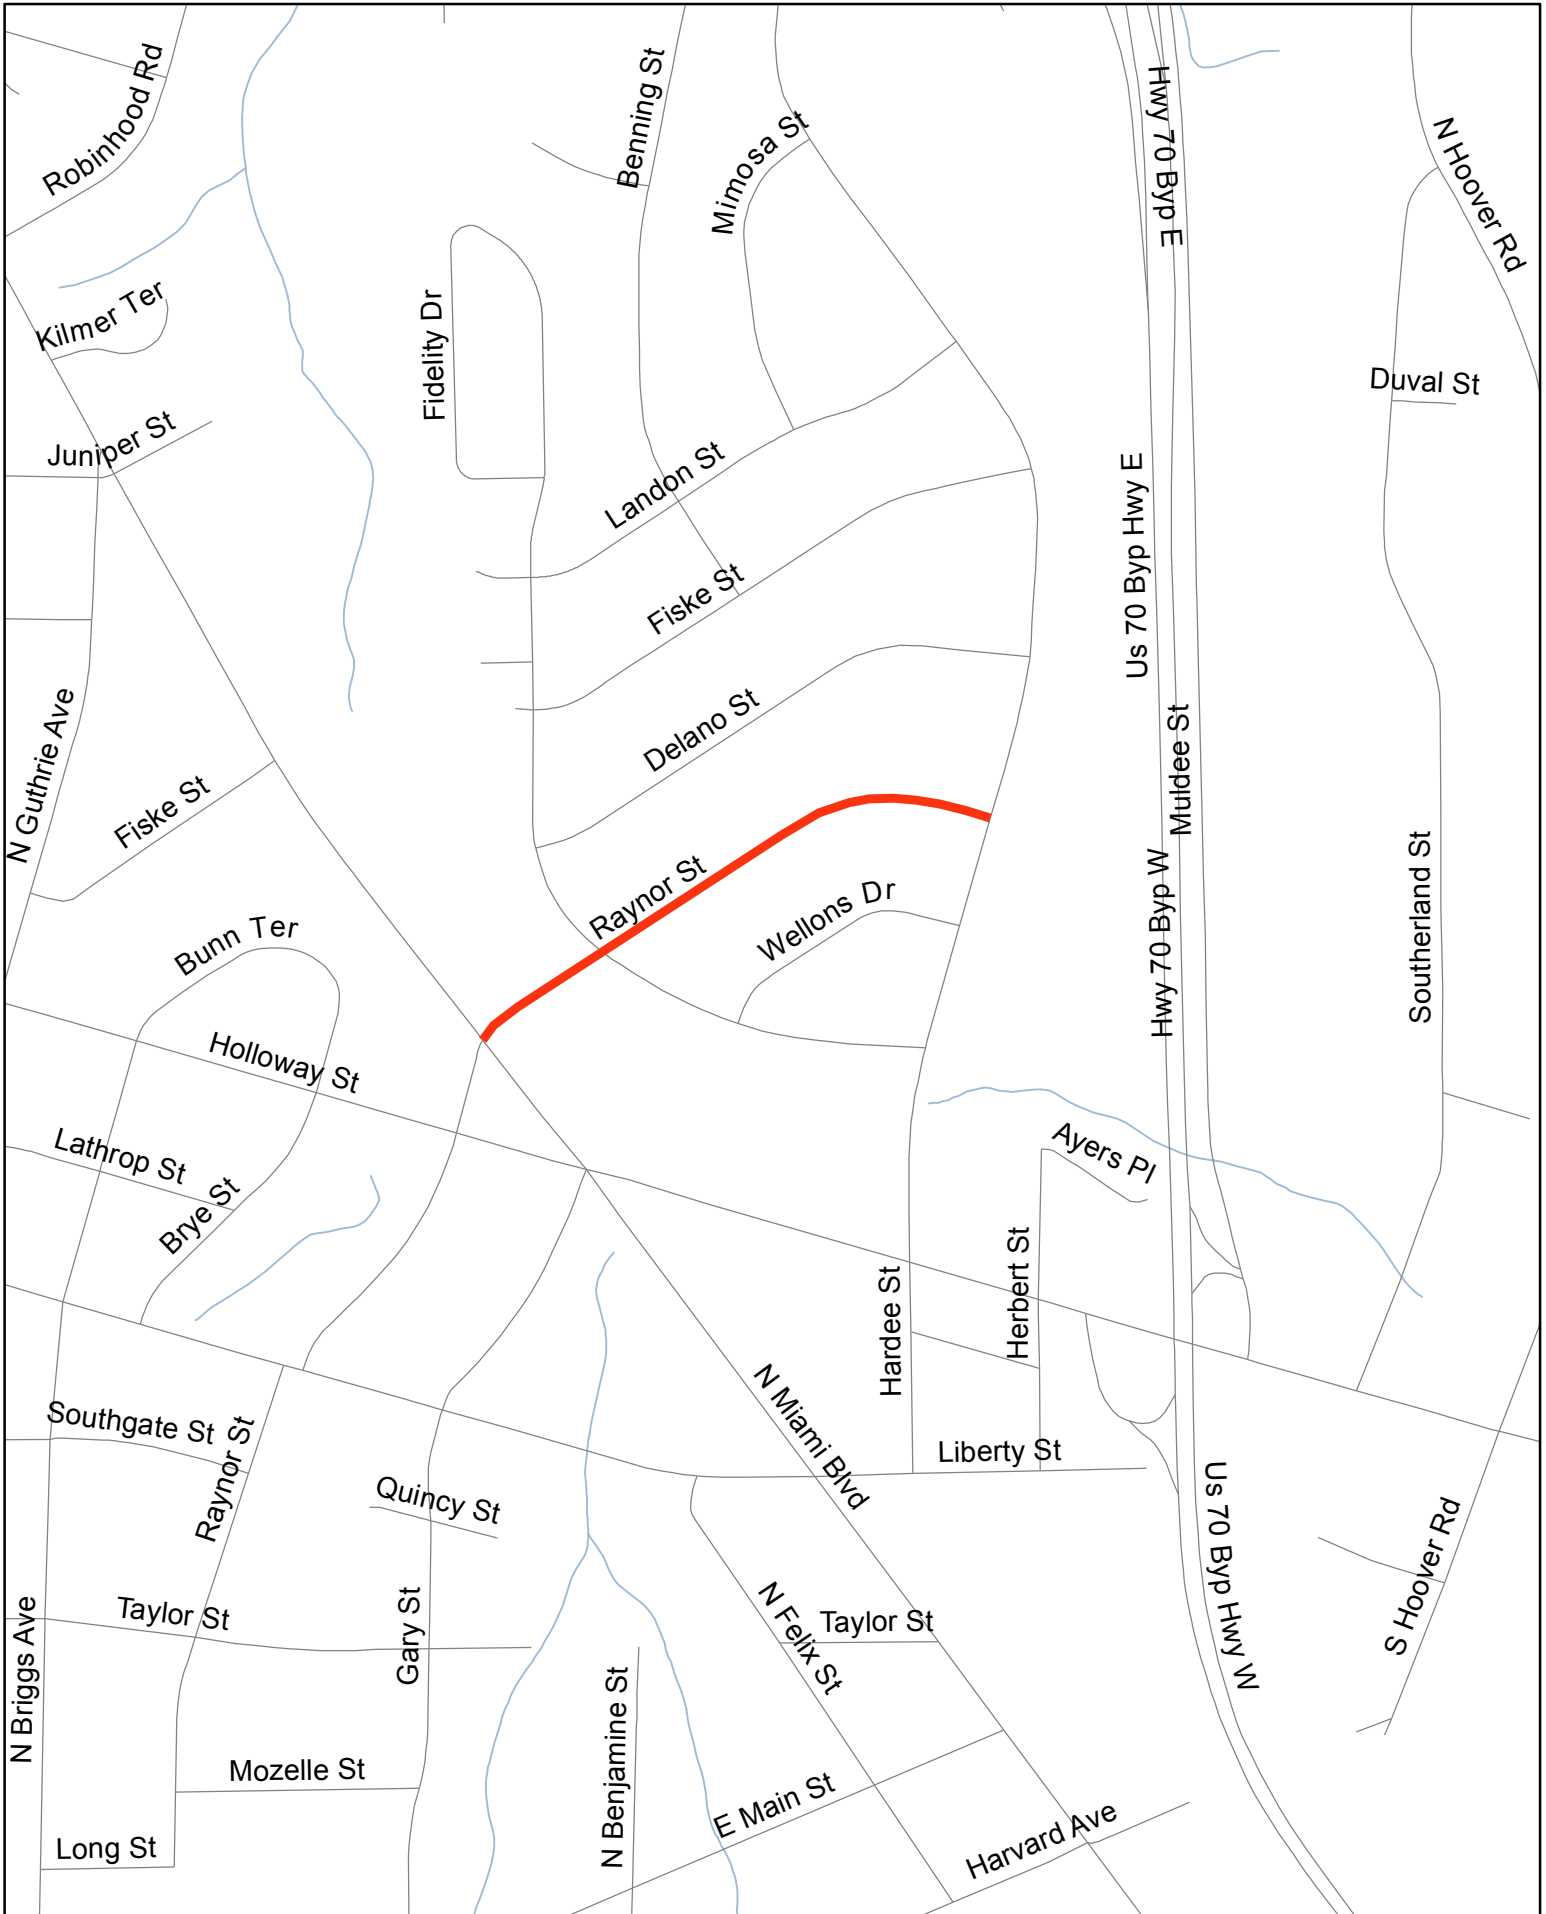

EXHIBIT A - VICINITY MAP

Legend

— SW-53D Raynor St Sidewalk Project

Exhibit A