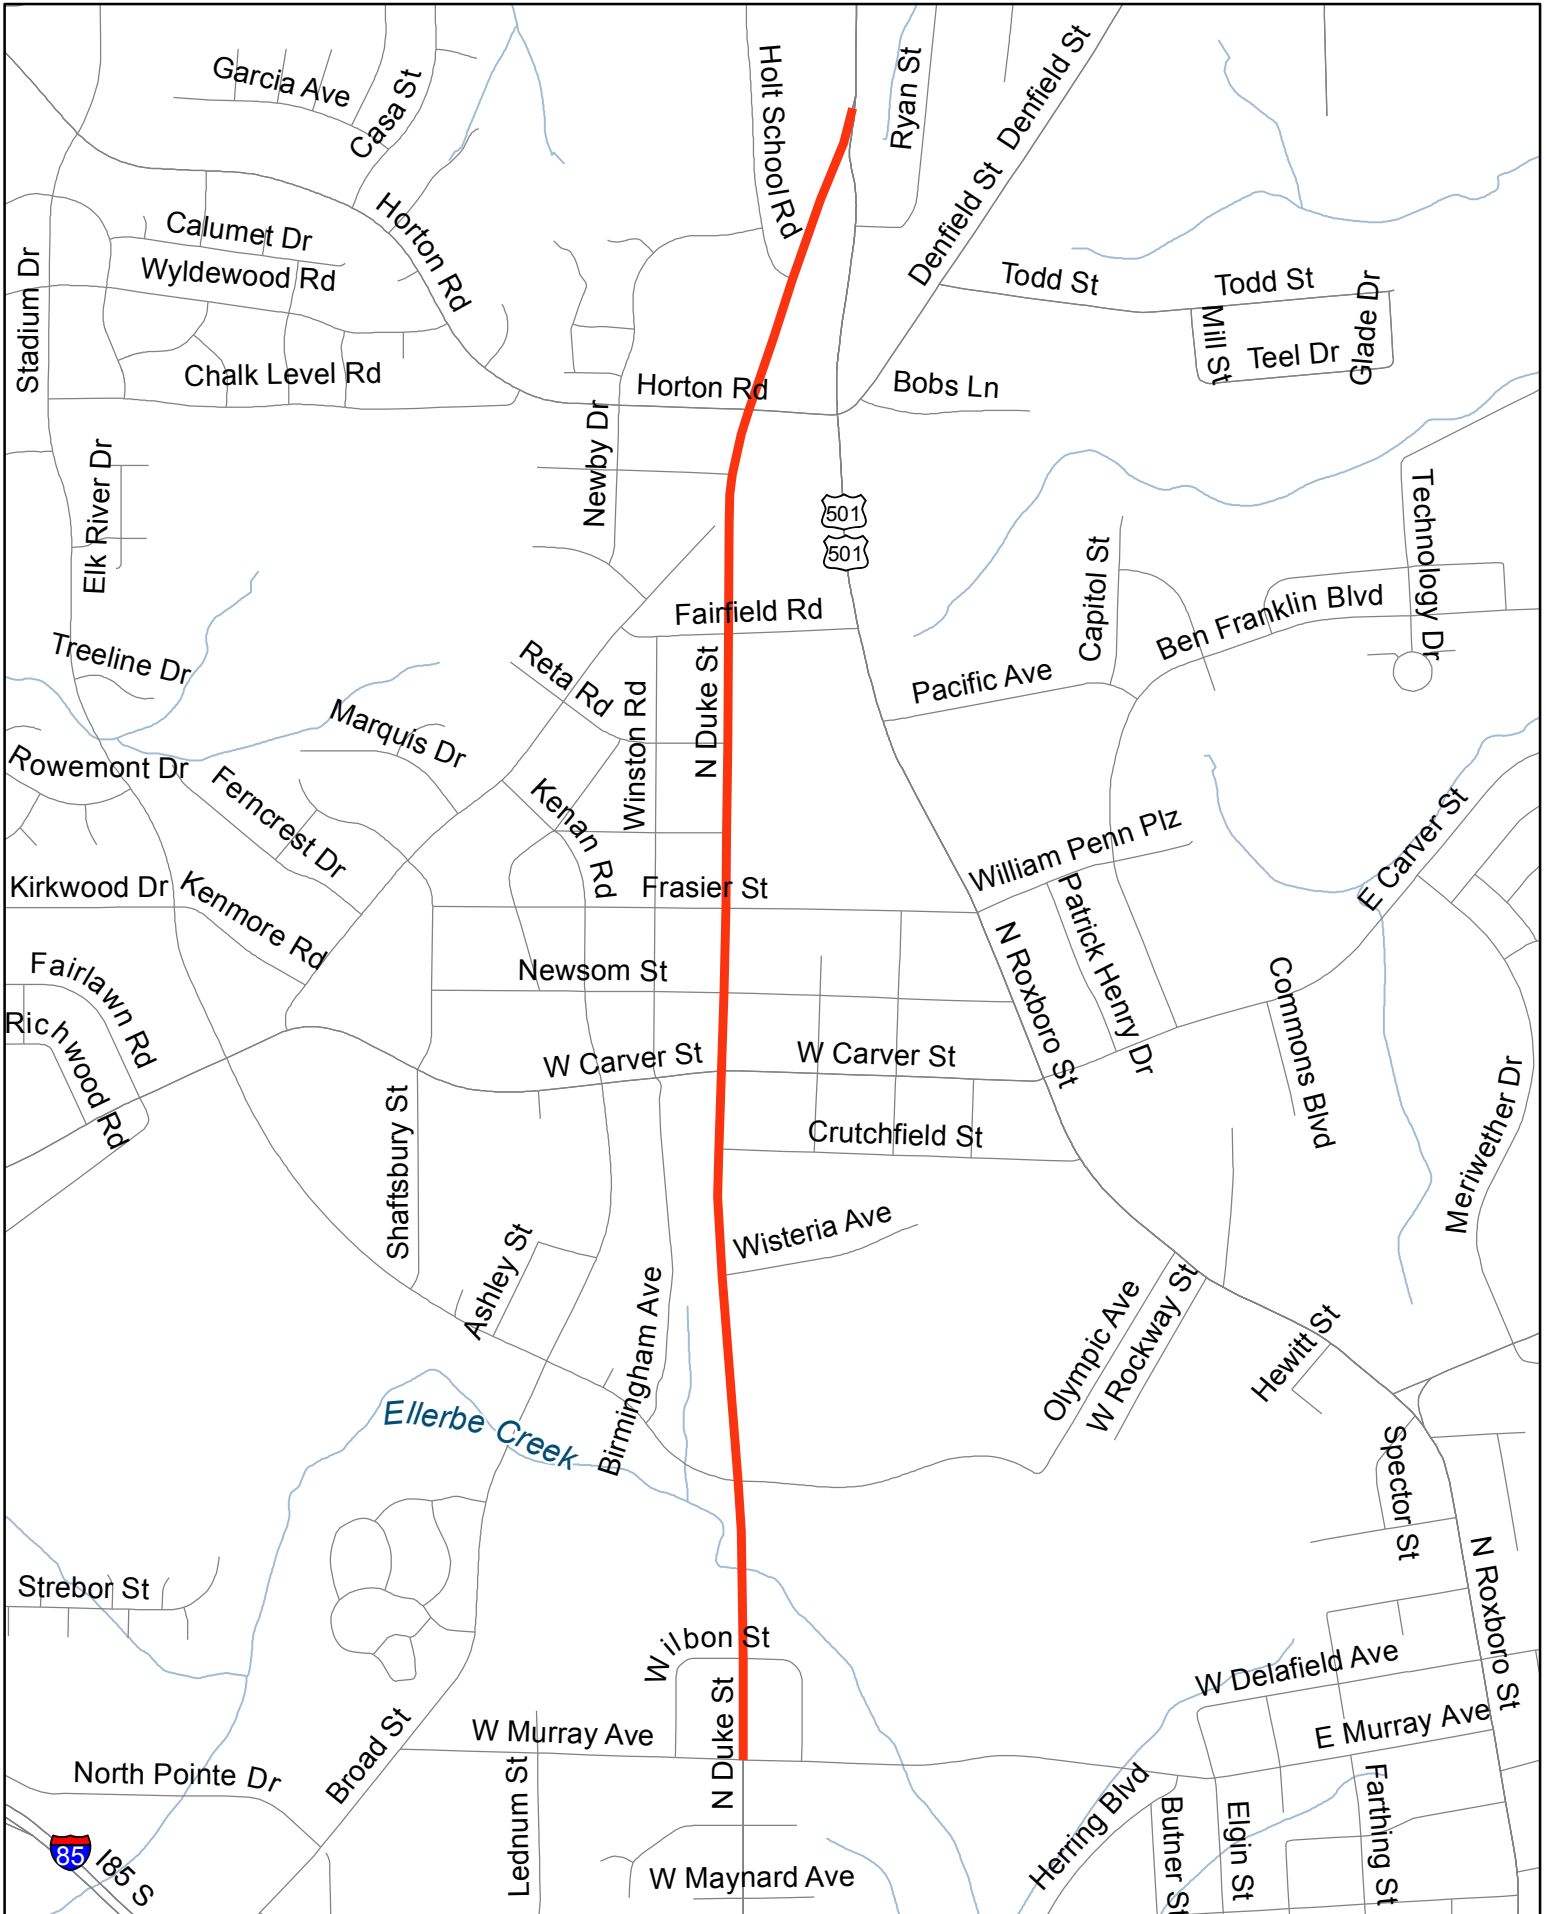

EXHIBIT A - VICINITY MAP

Legend

— North Duke Street Sidewalk Project

Exhibit A