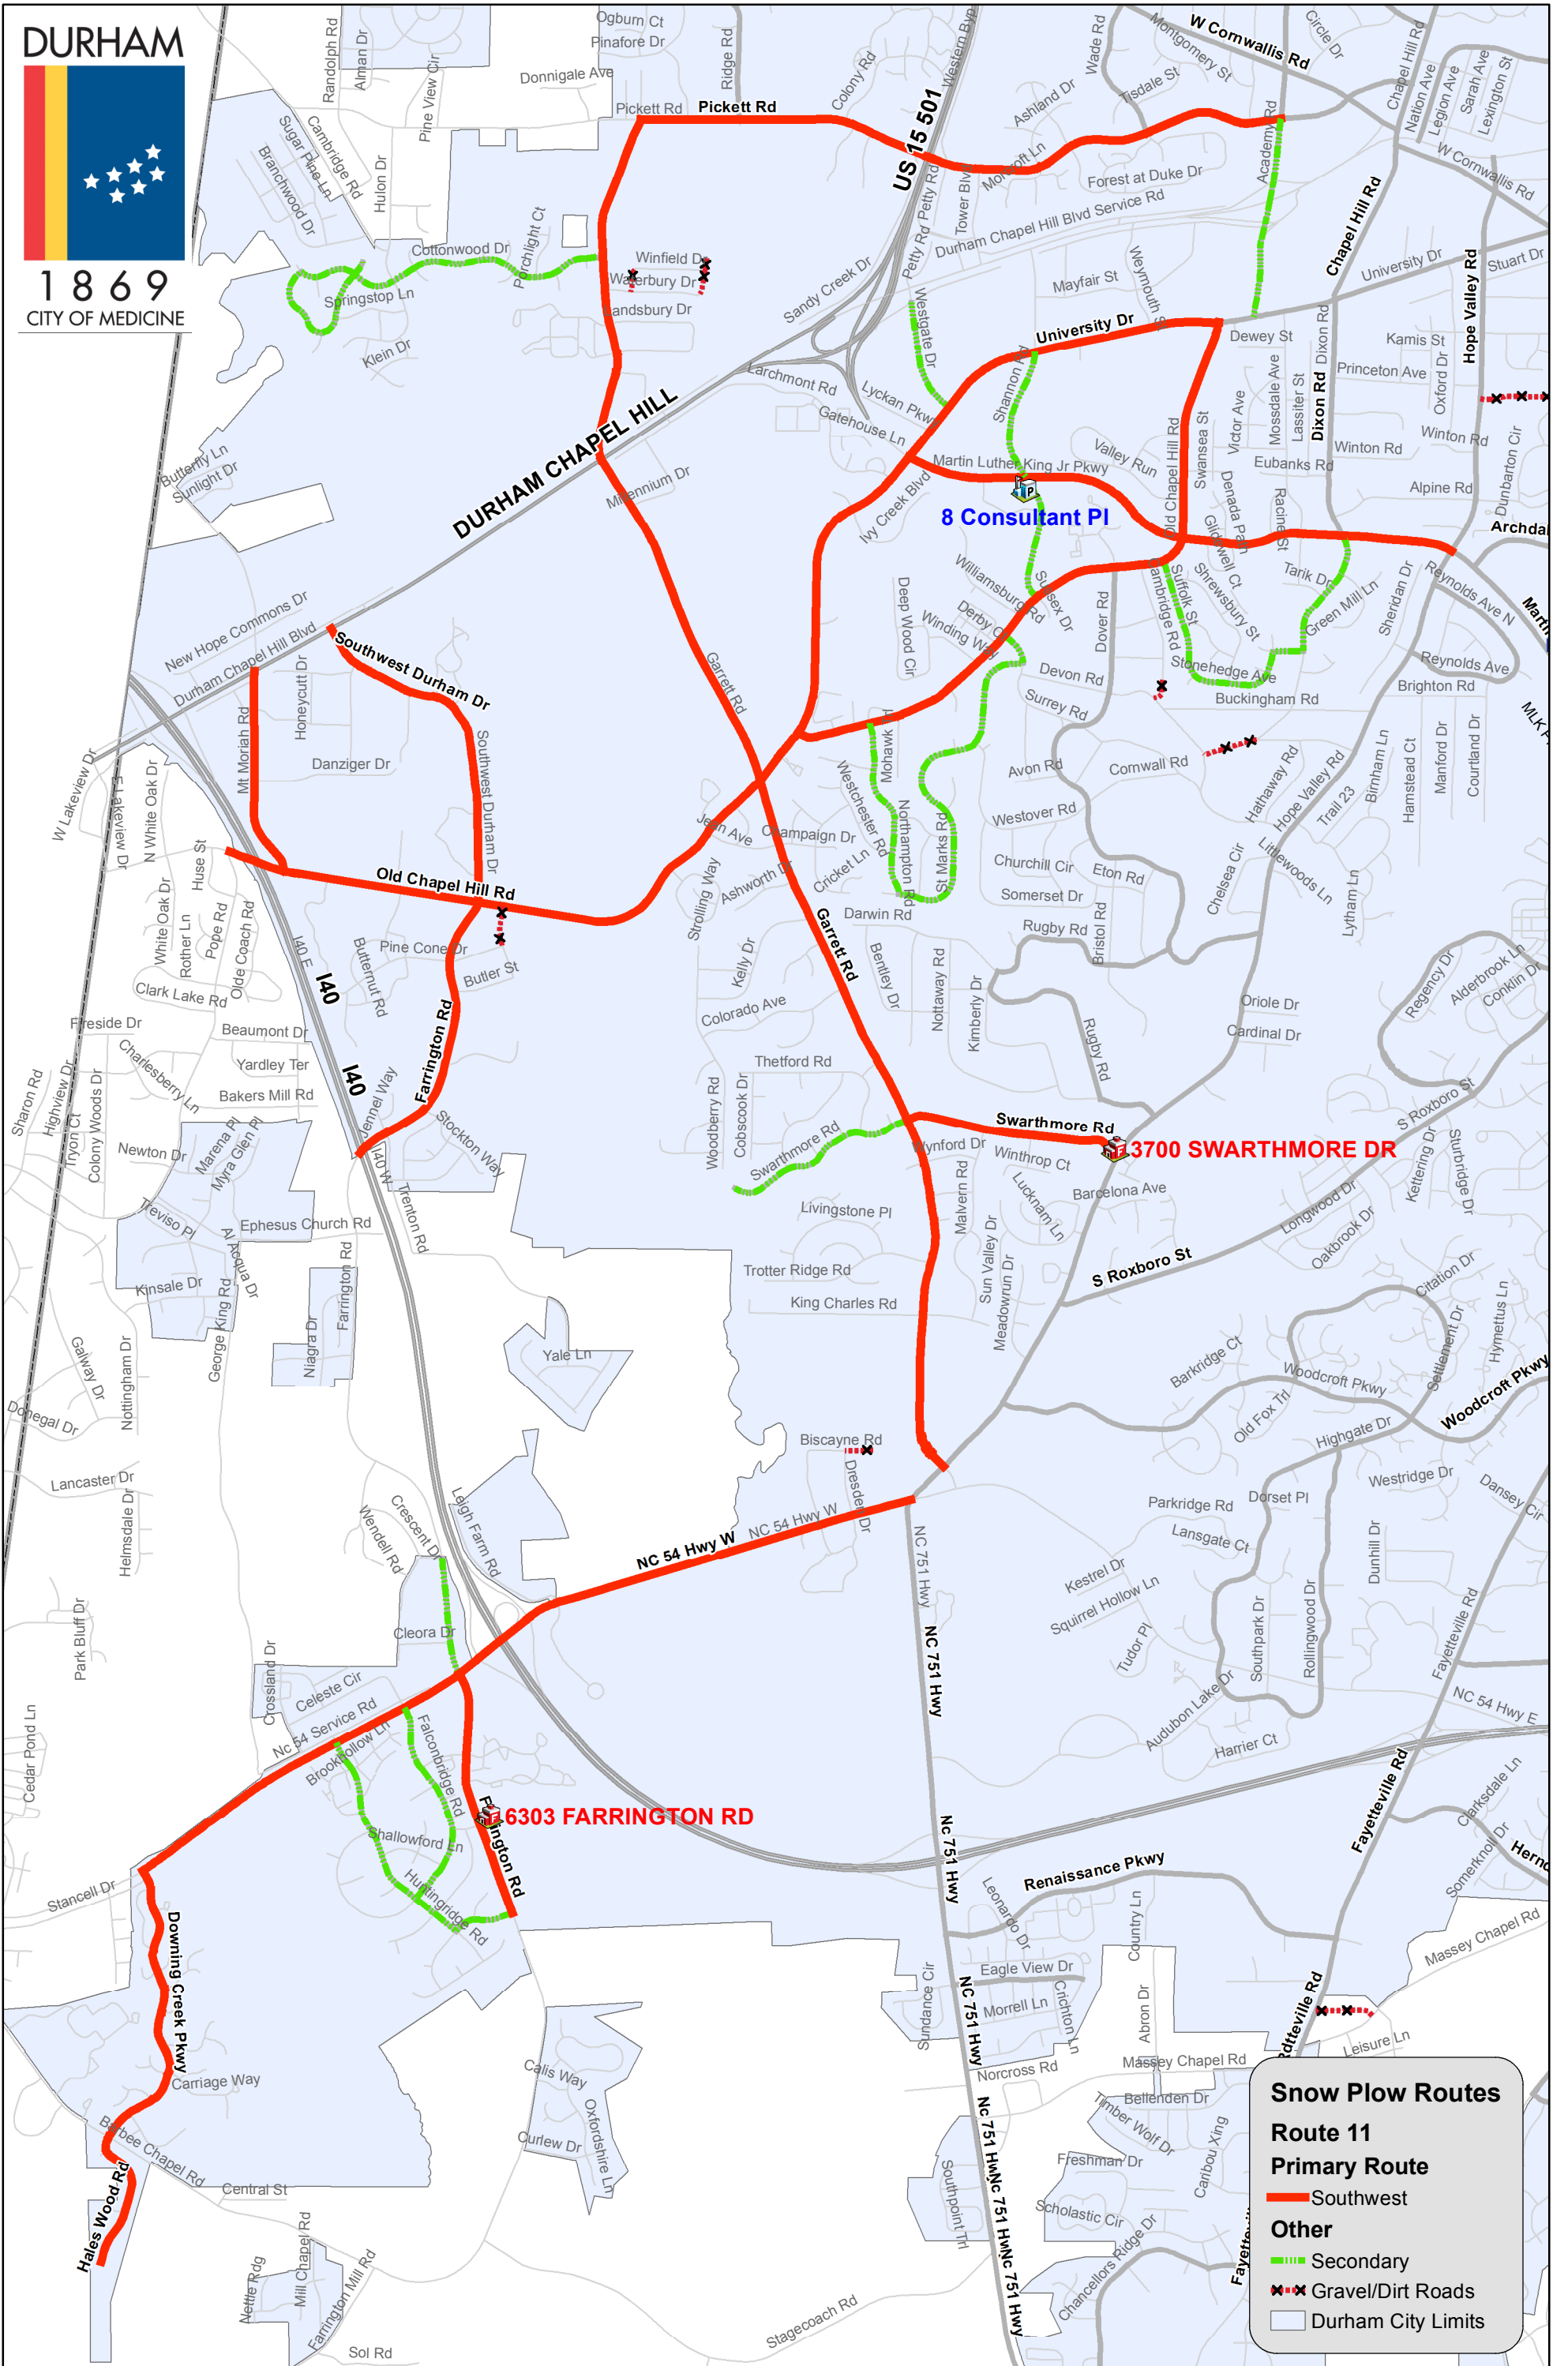

DURHAM

1869
CITY OF MEDICINE

Snow Plow Routes

Route 11

Primary Route

Southwest

Other

Secondary

Gravel/Dirt Roads

Durham City Limits

Route 11 - Southwest