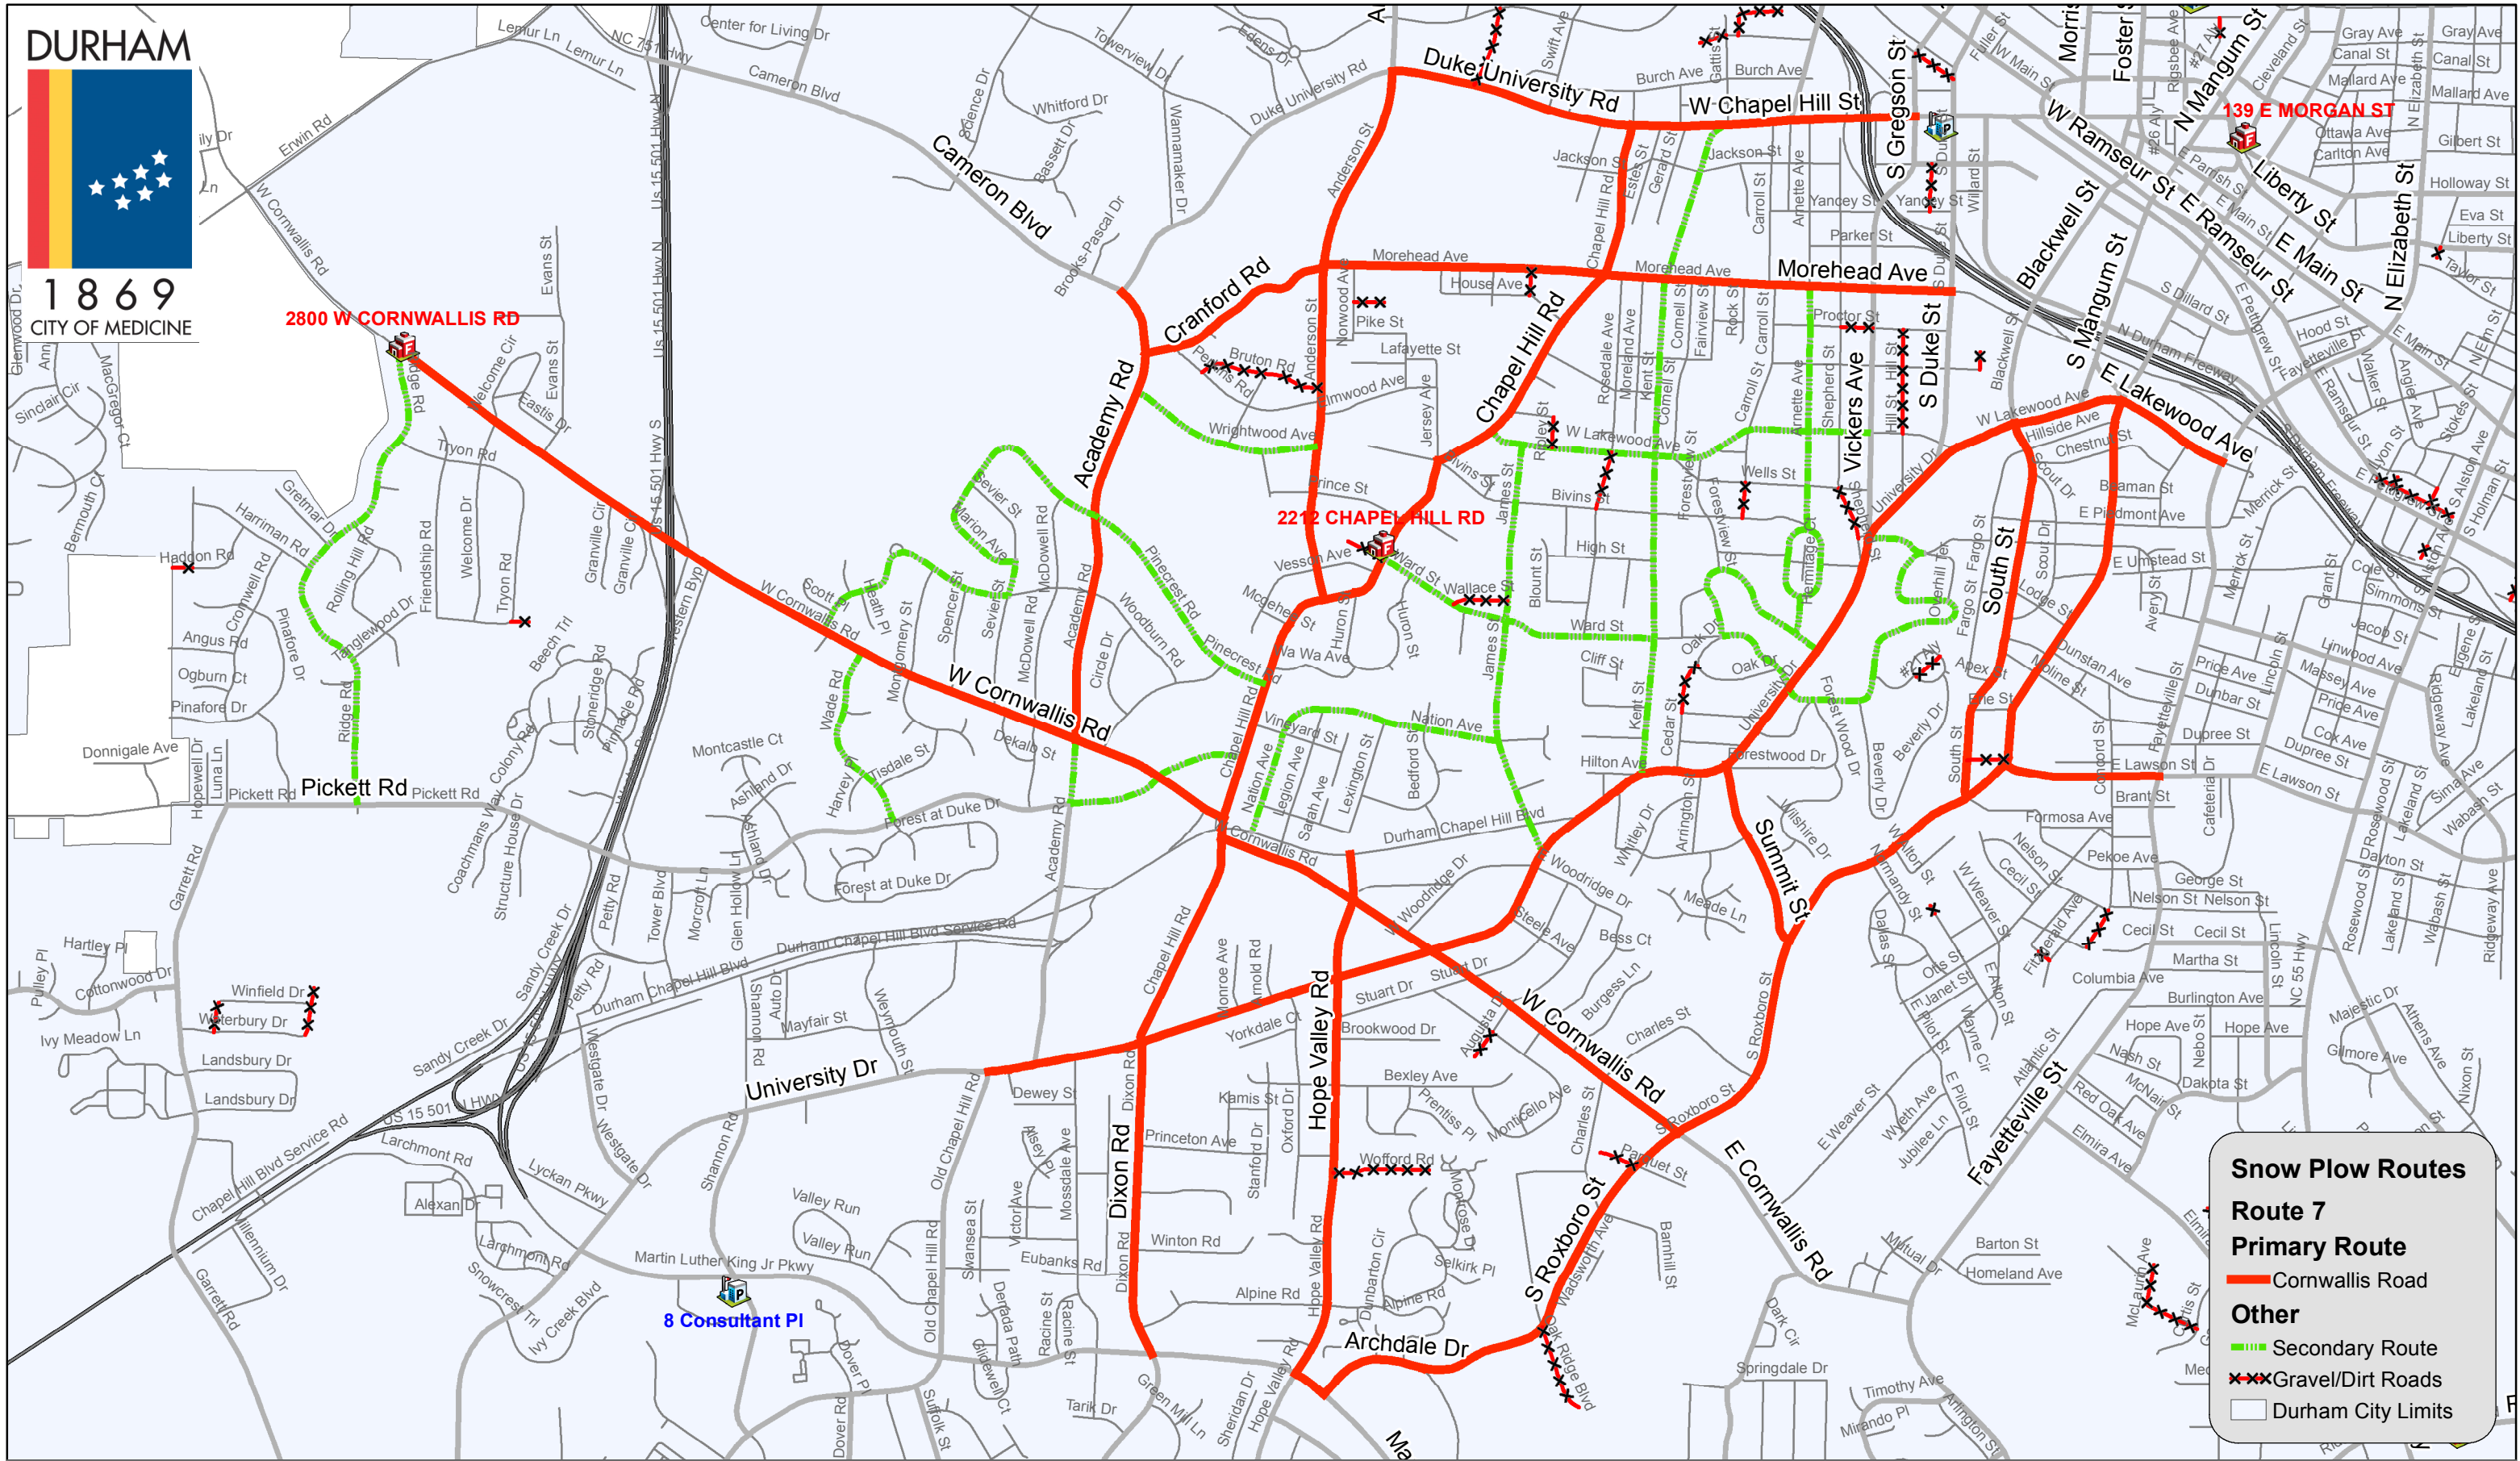

DURHAM

1869  
CITY OF MEDICINE

**Snow Plow Routes**

- Route 7**
- Primary Route**
- Cornwallis Road
- Other**
- Secondary Route
- X Gravel/Dirt Roads
- Durham City Limits

# Route 7 - Cornwallis