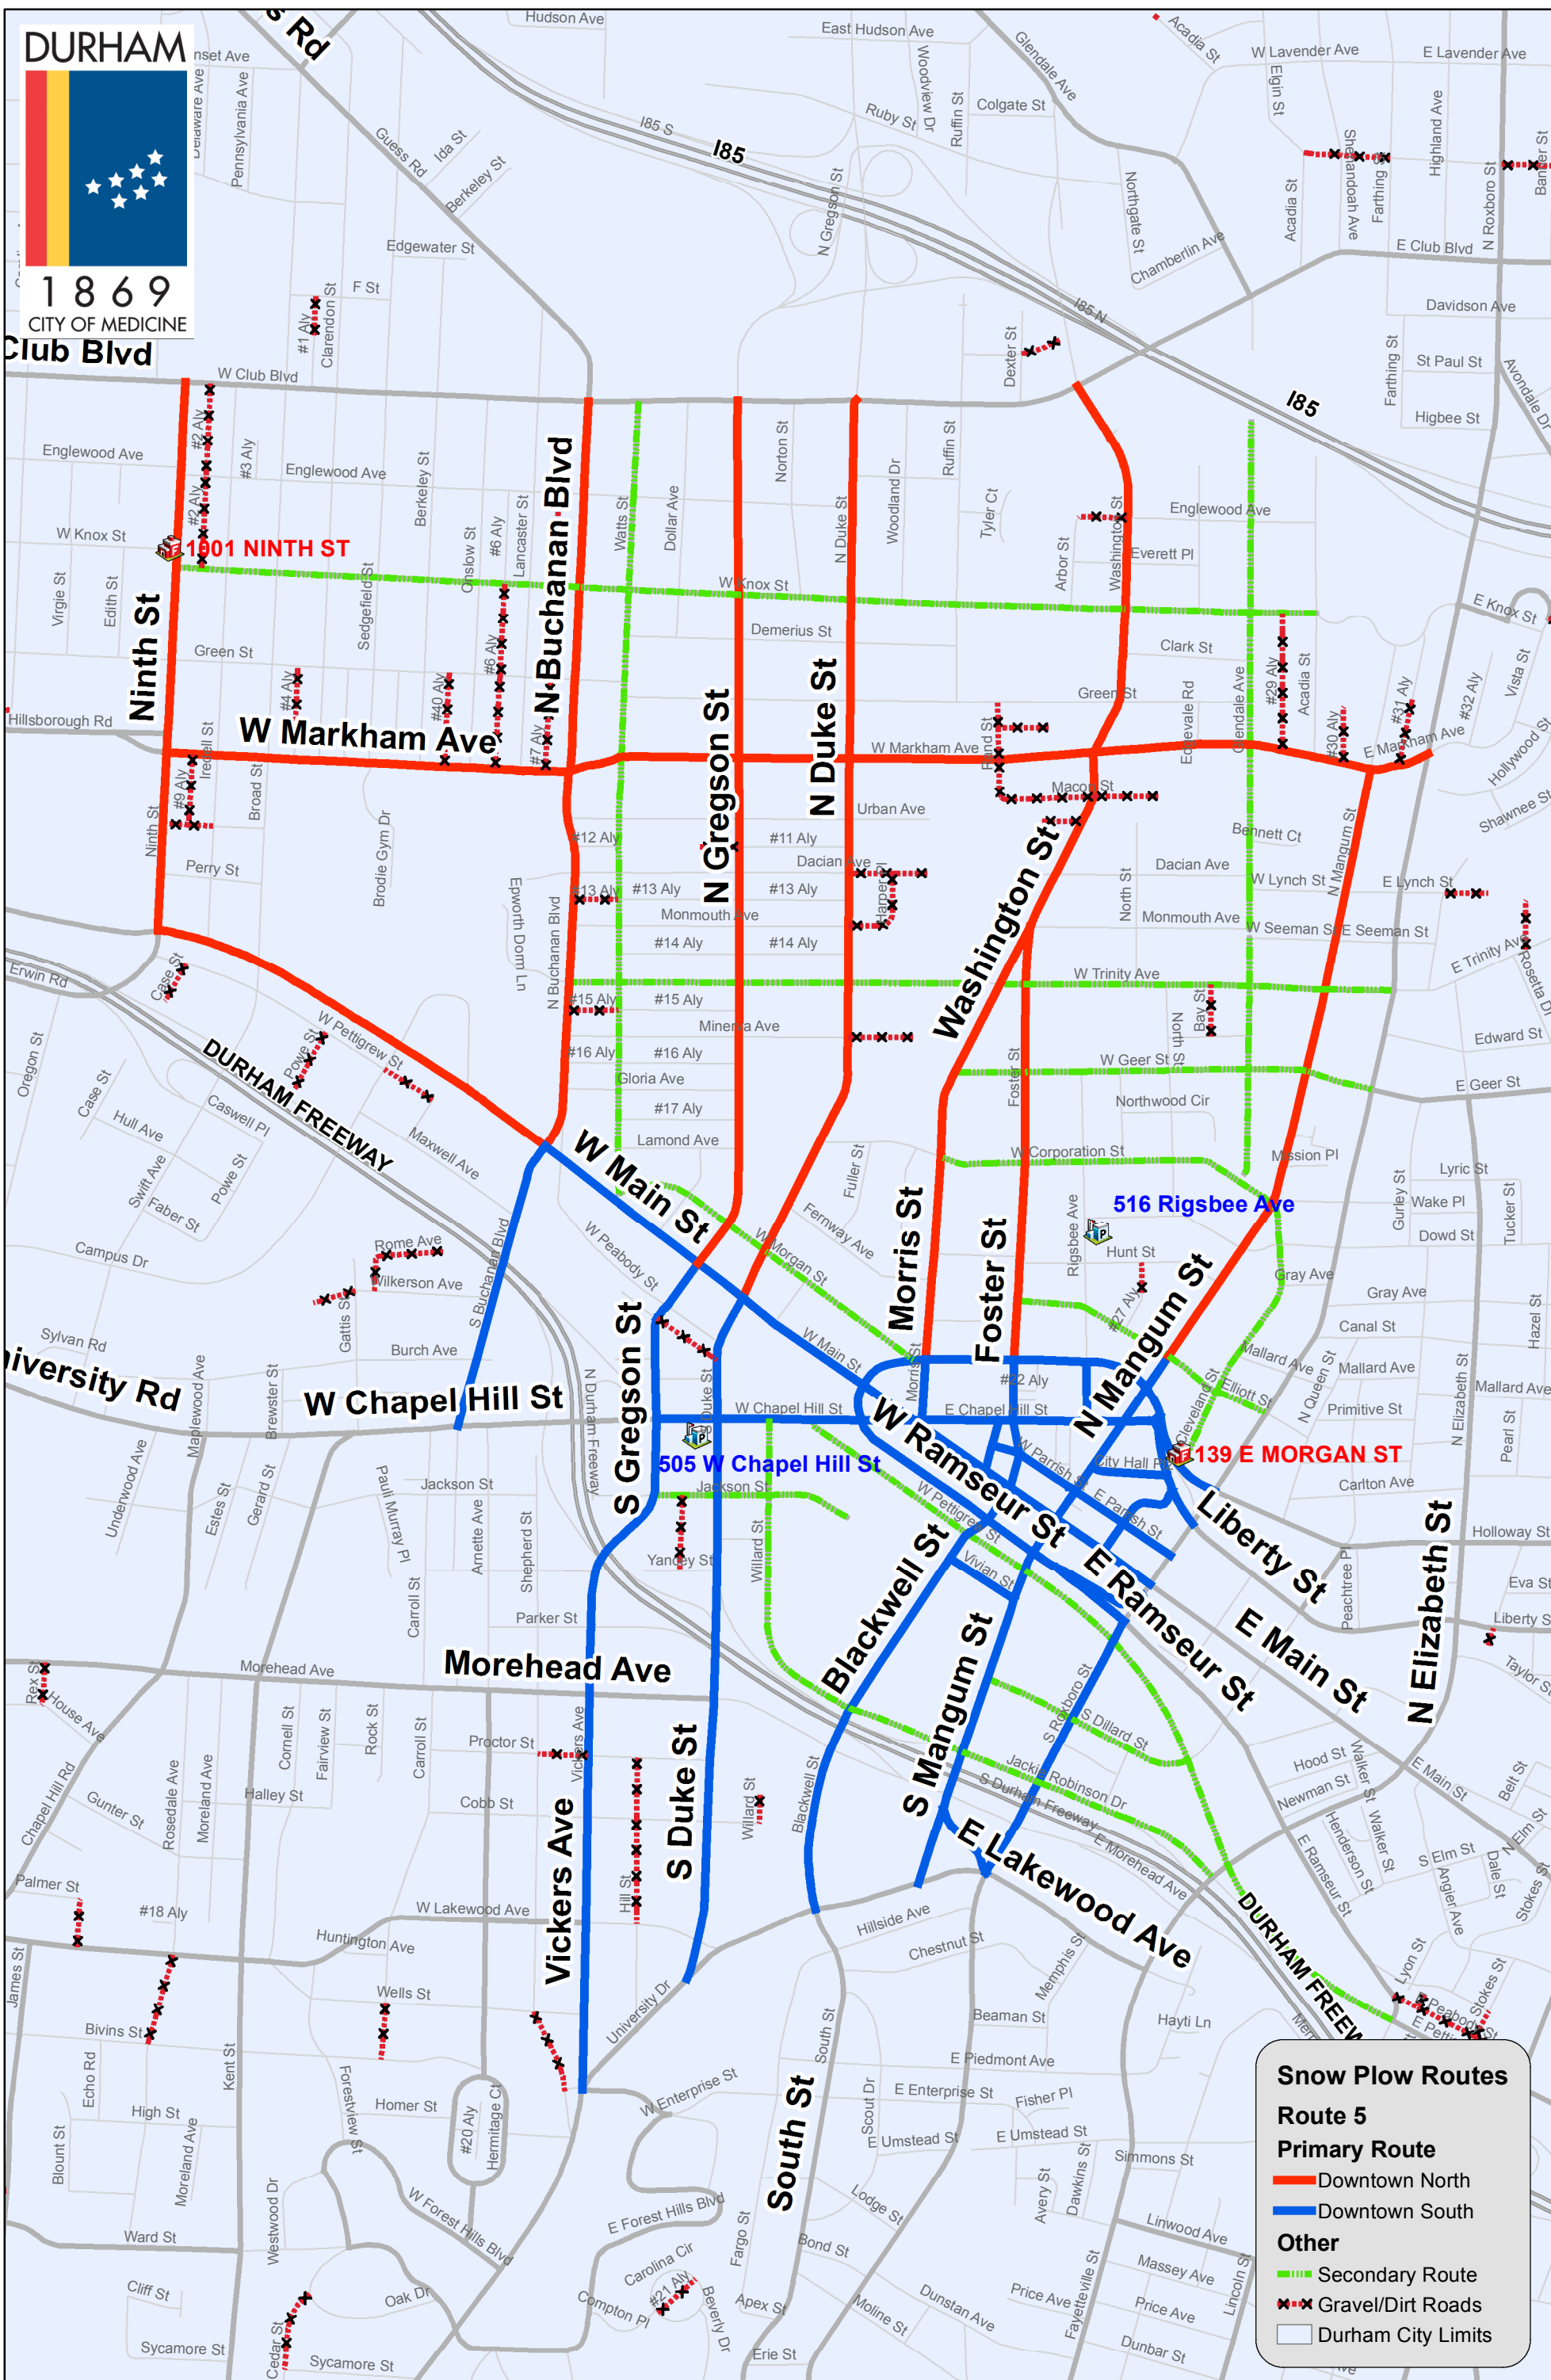

DURHAM

1869

CITY OF MEDICINE

Club Blvd

Snow Plow Routes

Route 5

Primary Route

- Downtown North
- Downtown South

Other

- Secondary Route
- Gravel/Dirt Roads
- Durham City Limits

Route 5 - Downtown