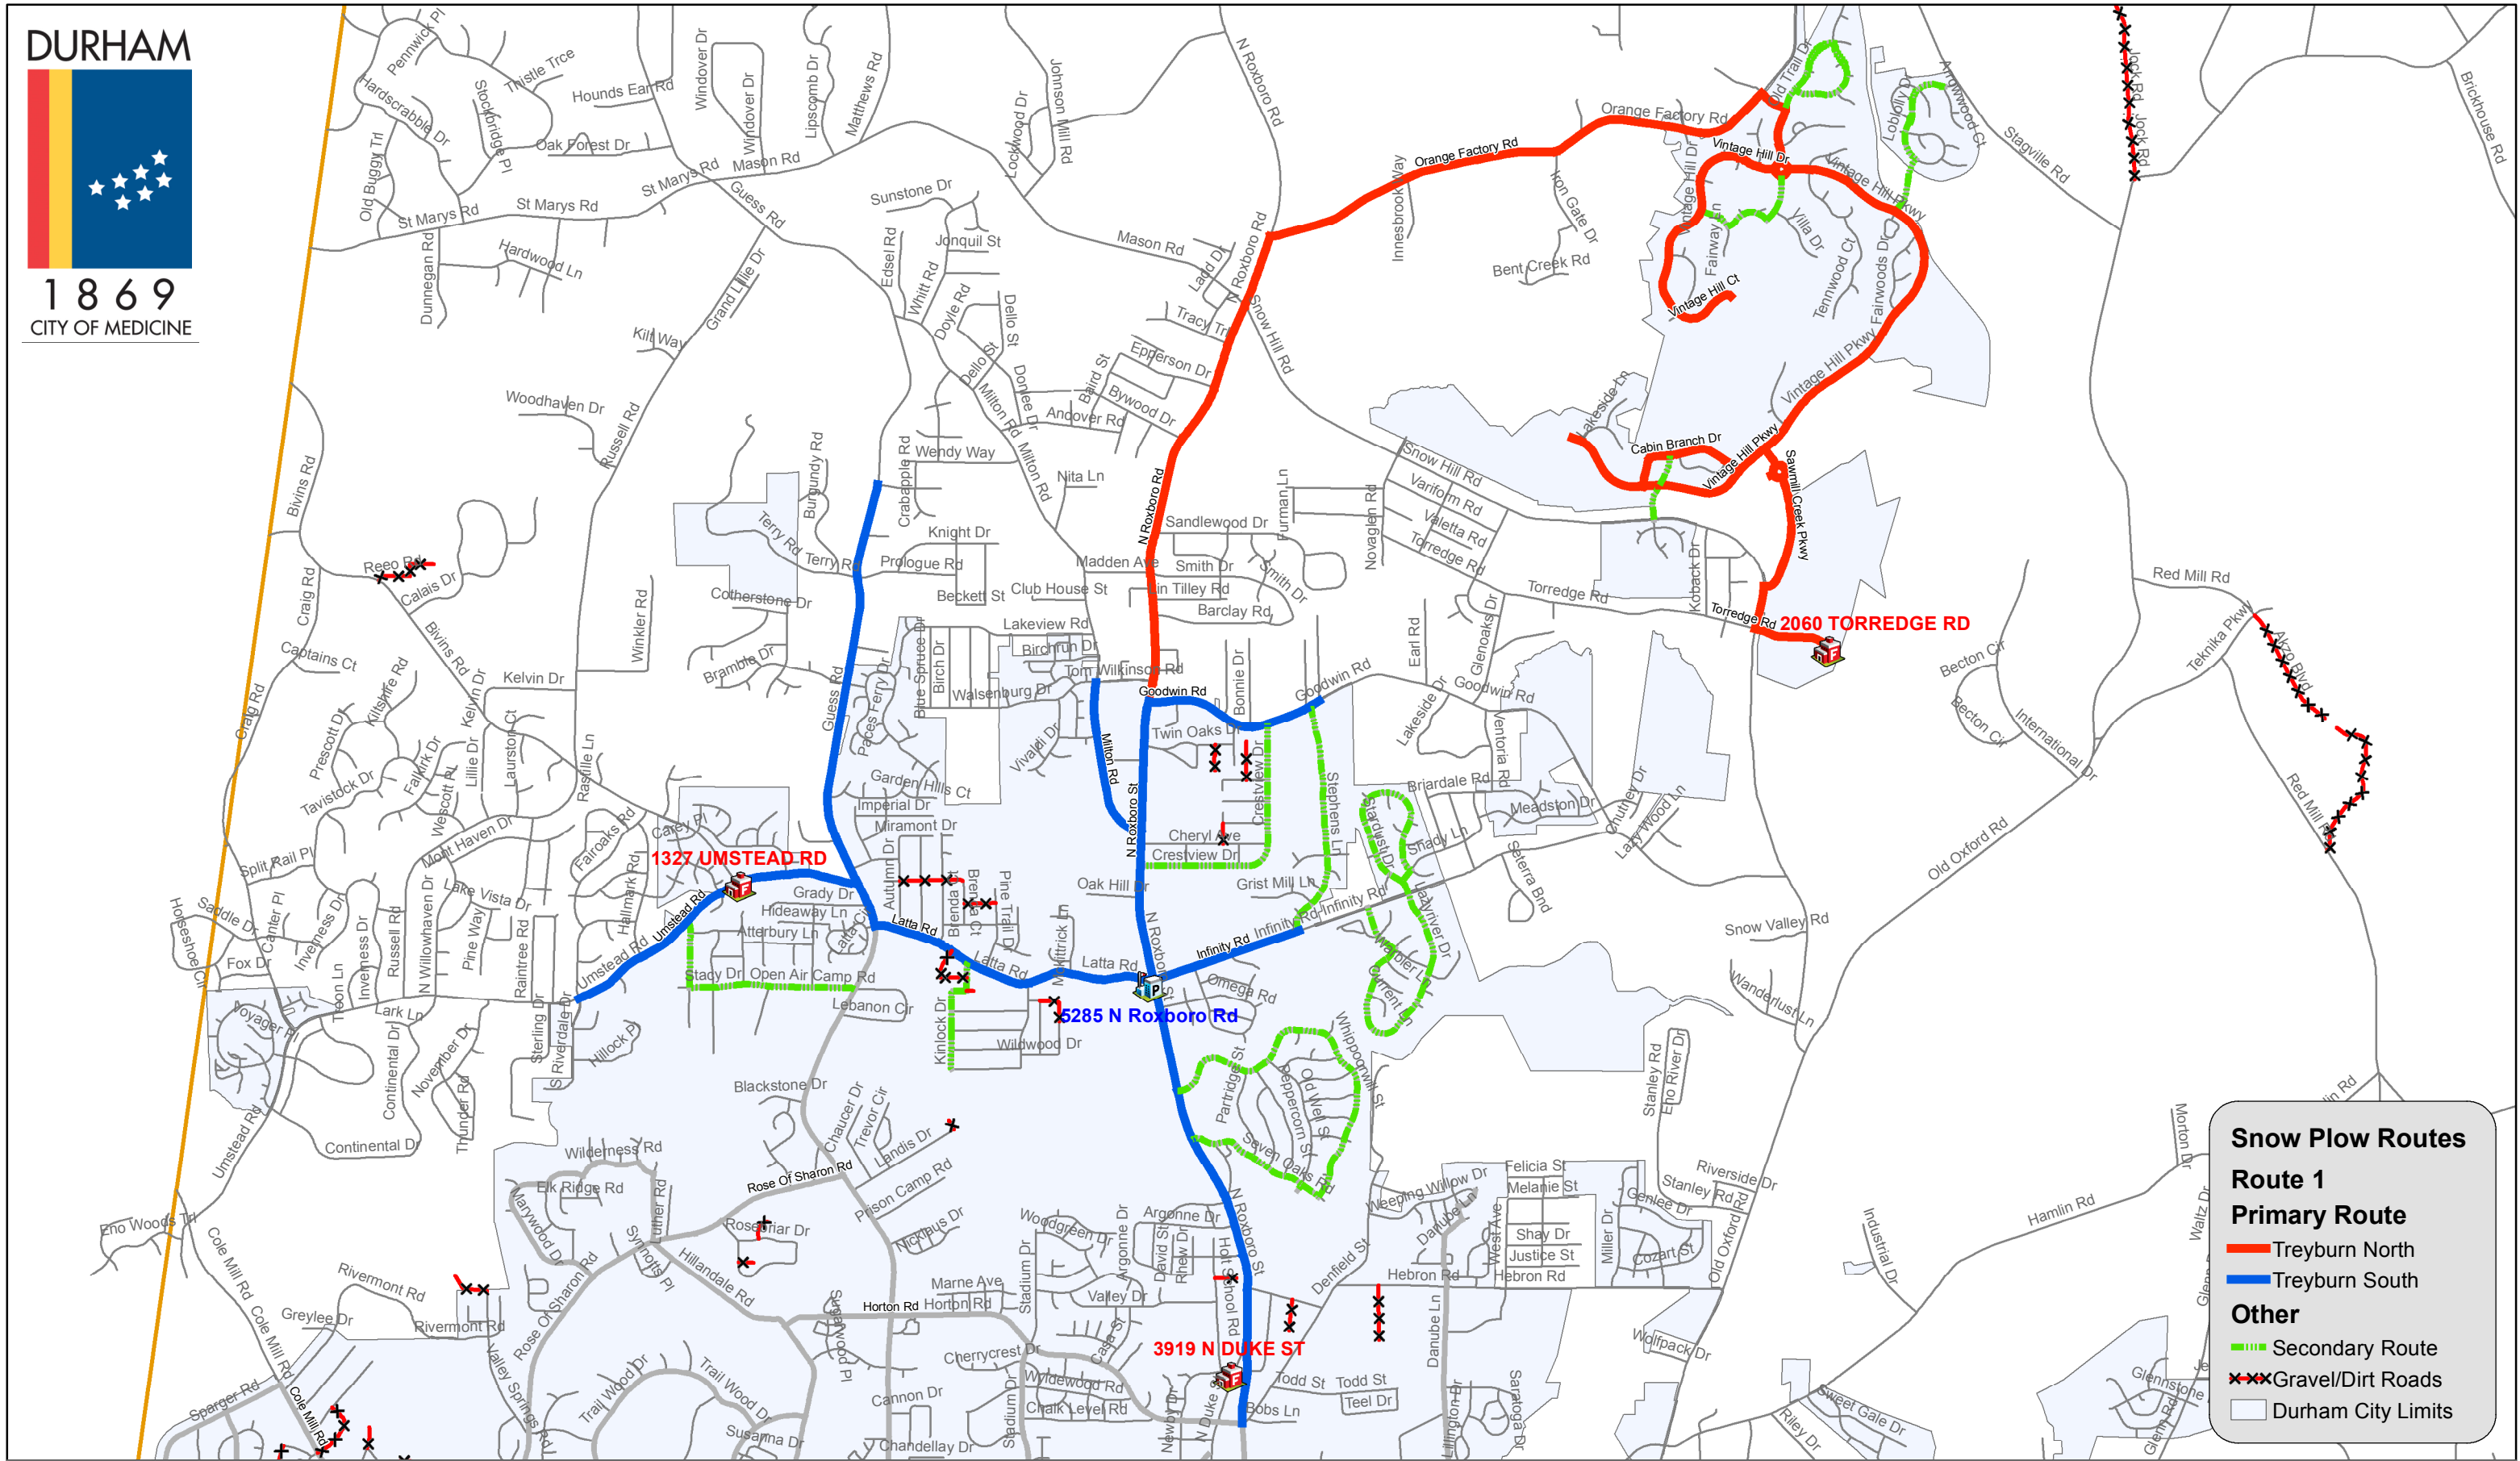

DURHAM

1869
CITY OF MEDICINE

Snow Plow Routes

Route 1

Primary Route

— Orange — Treyburn North

— Blue — Treyburn South

Other

— Green Dashed — Secondary Route

— Red X — Gravel/Dirt Roads

— Light Blue — Durham City Limits

Route 1 - Treyburn