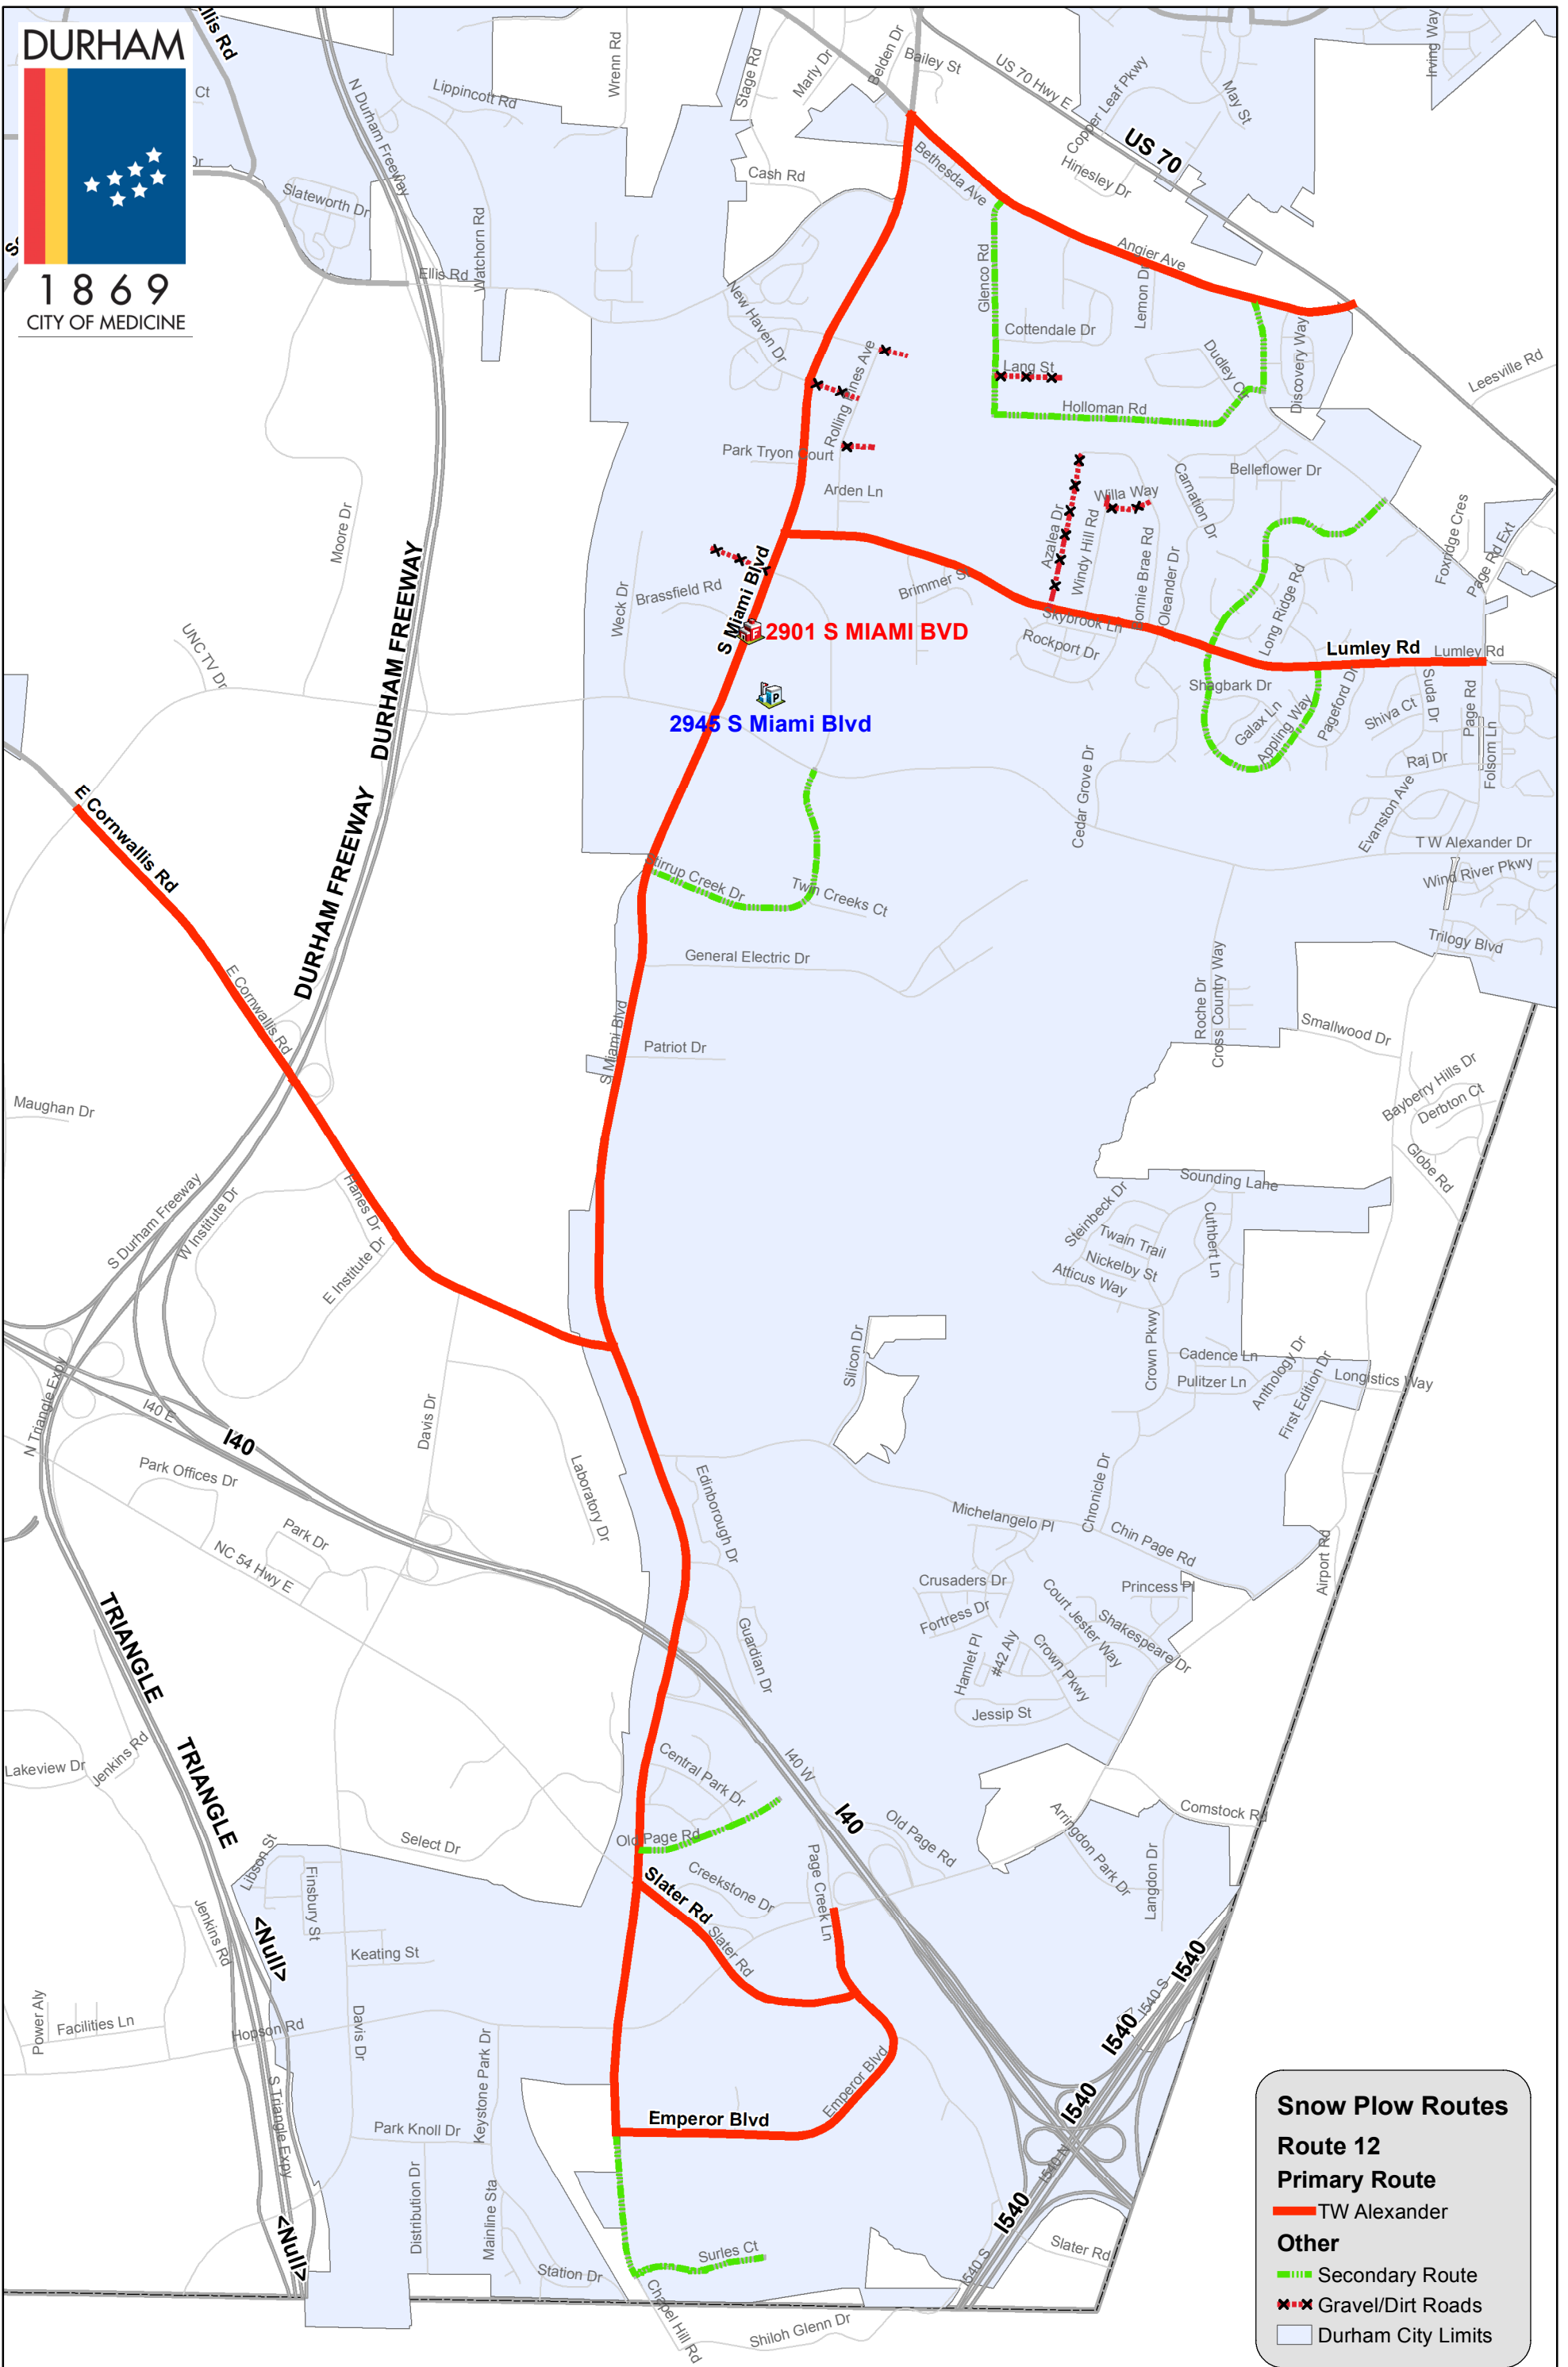

DURHAM

1869  
CITY OF MEDICINE

**Snow Plow Routes**

**Route 12**

**Primary Route**

**Other**

- TW Alexander
- Secondary Route
- Gravel/Dirt Roads
- Durham City Limits

Route 12 - TW Alexander