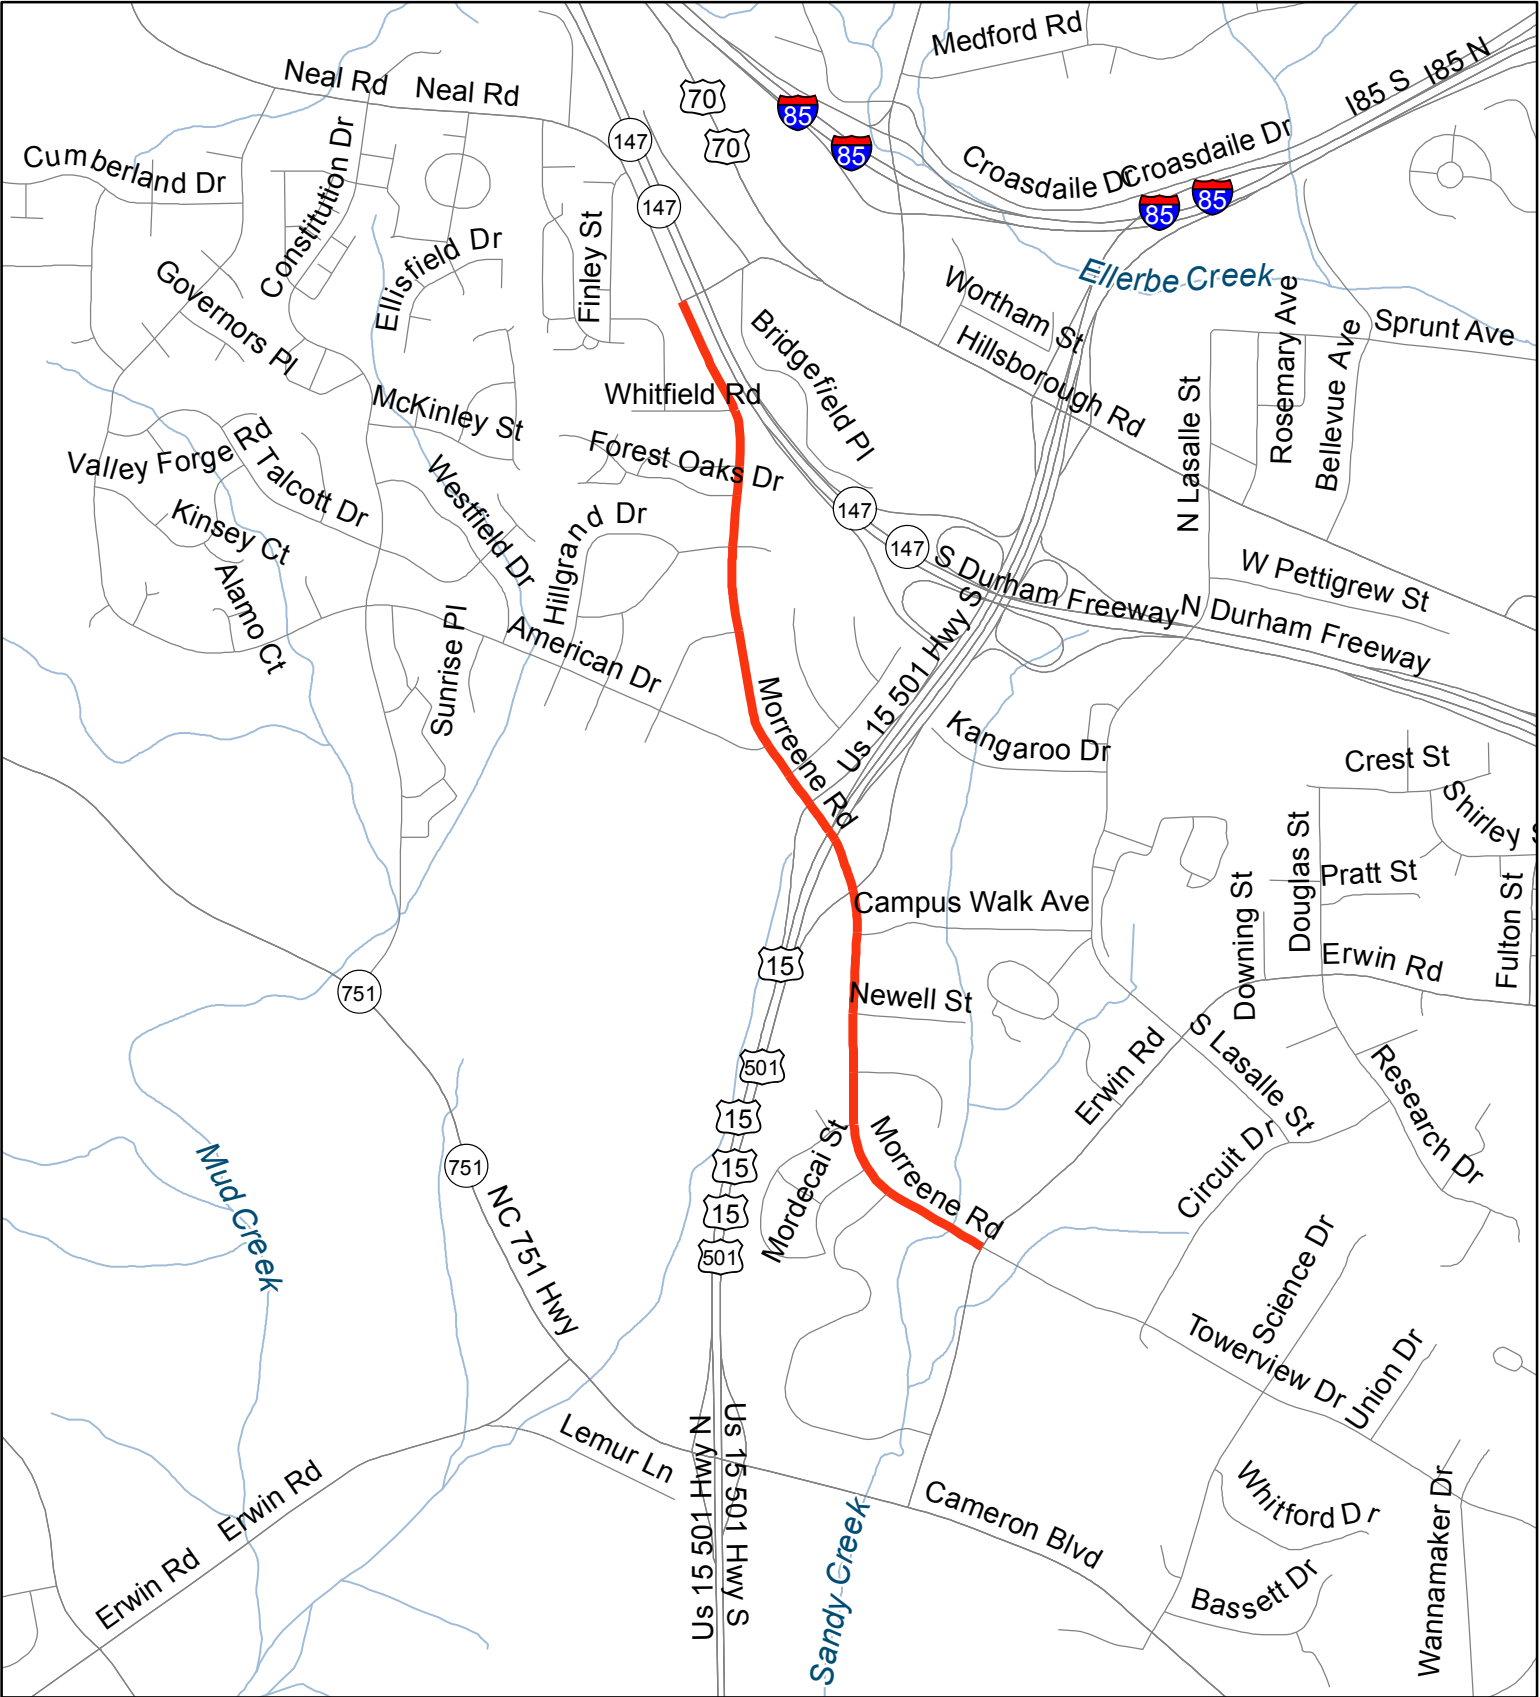

EXHIBIT A - VICINITY MAP

Legend

— Morreene Road Sidewalk/Bike Lane Project