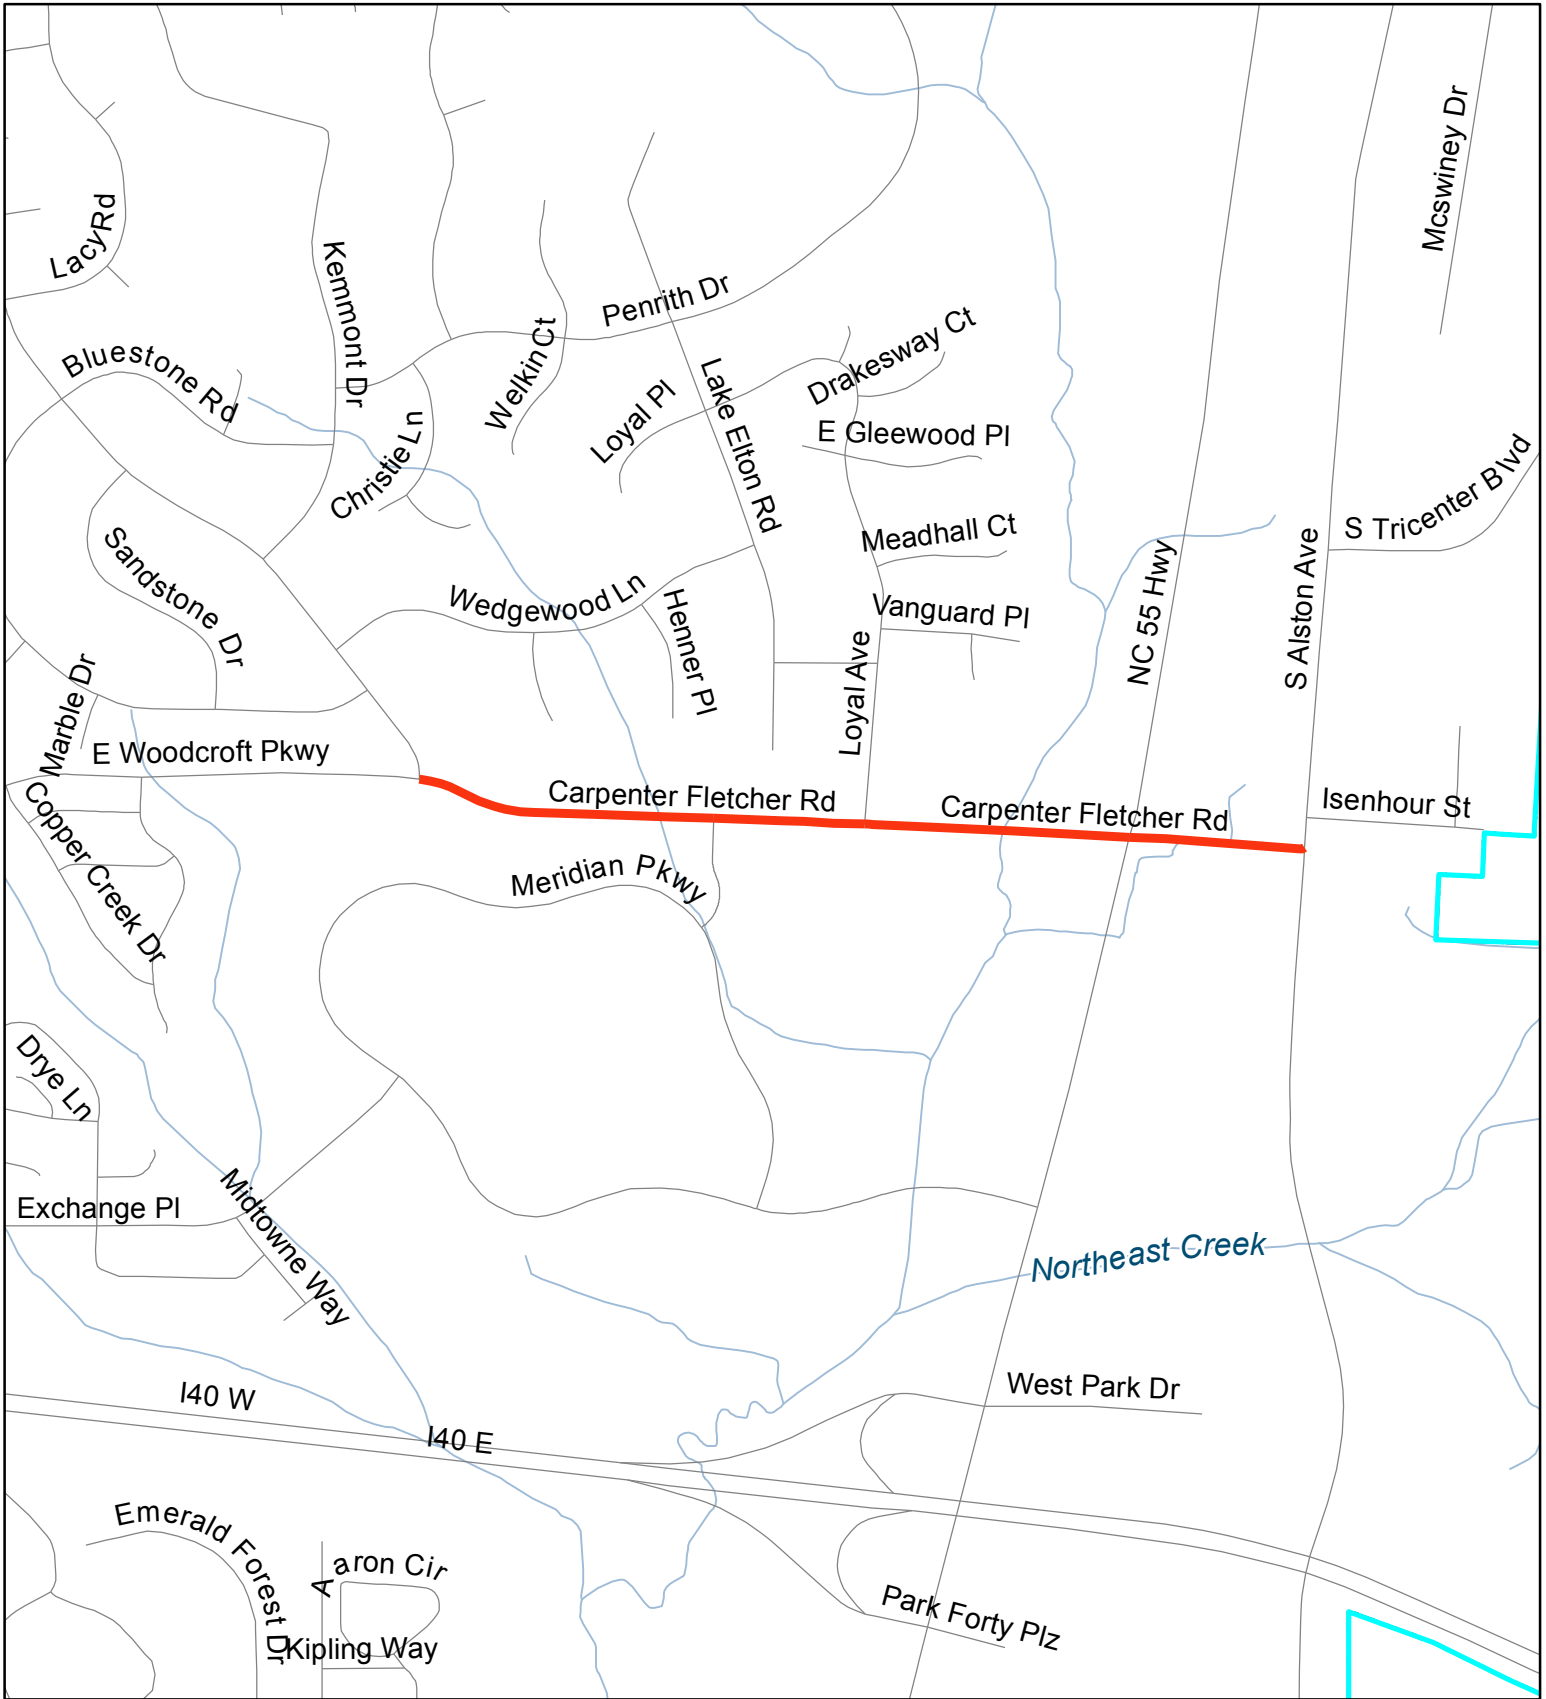

EXHIBIT A - VICINITY MAP

Legend

 Carpenter-Fletcher - Sidewalk/Bike Lane Project