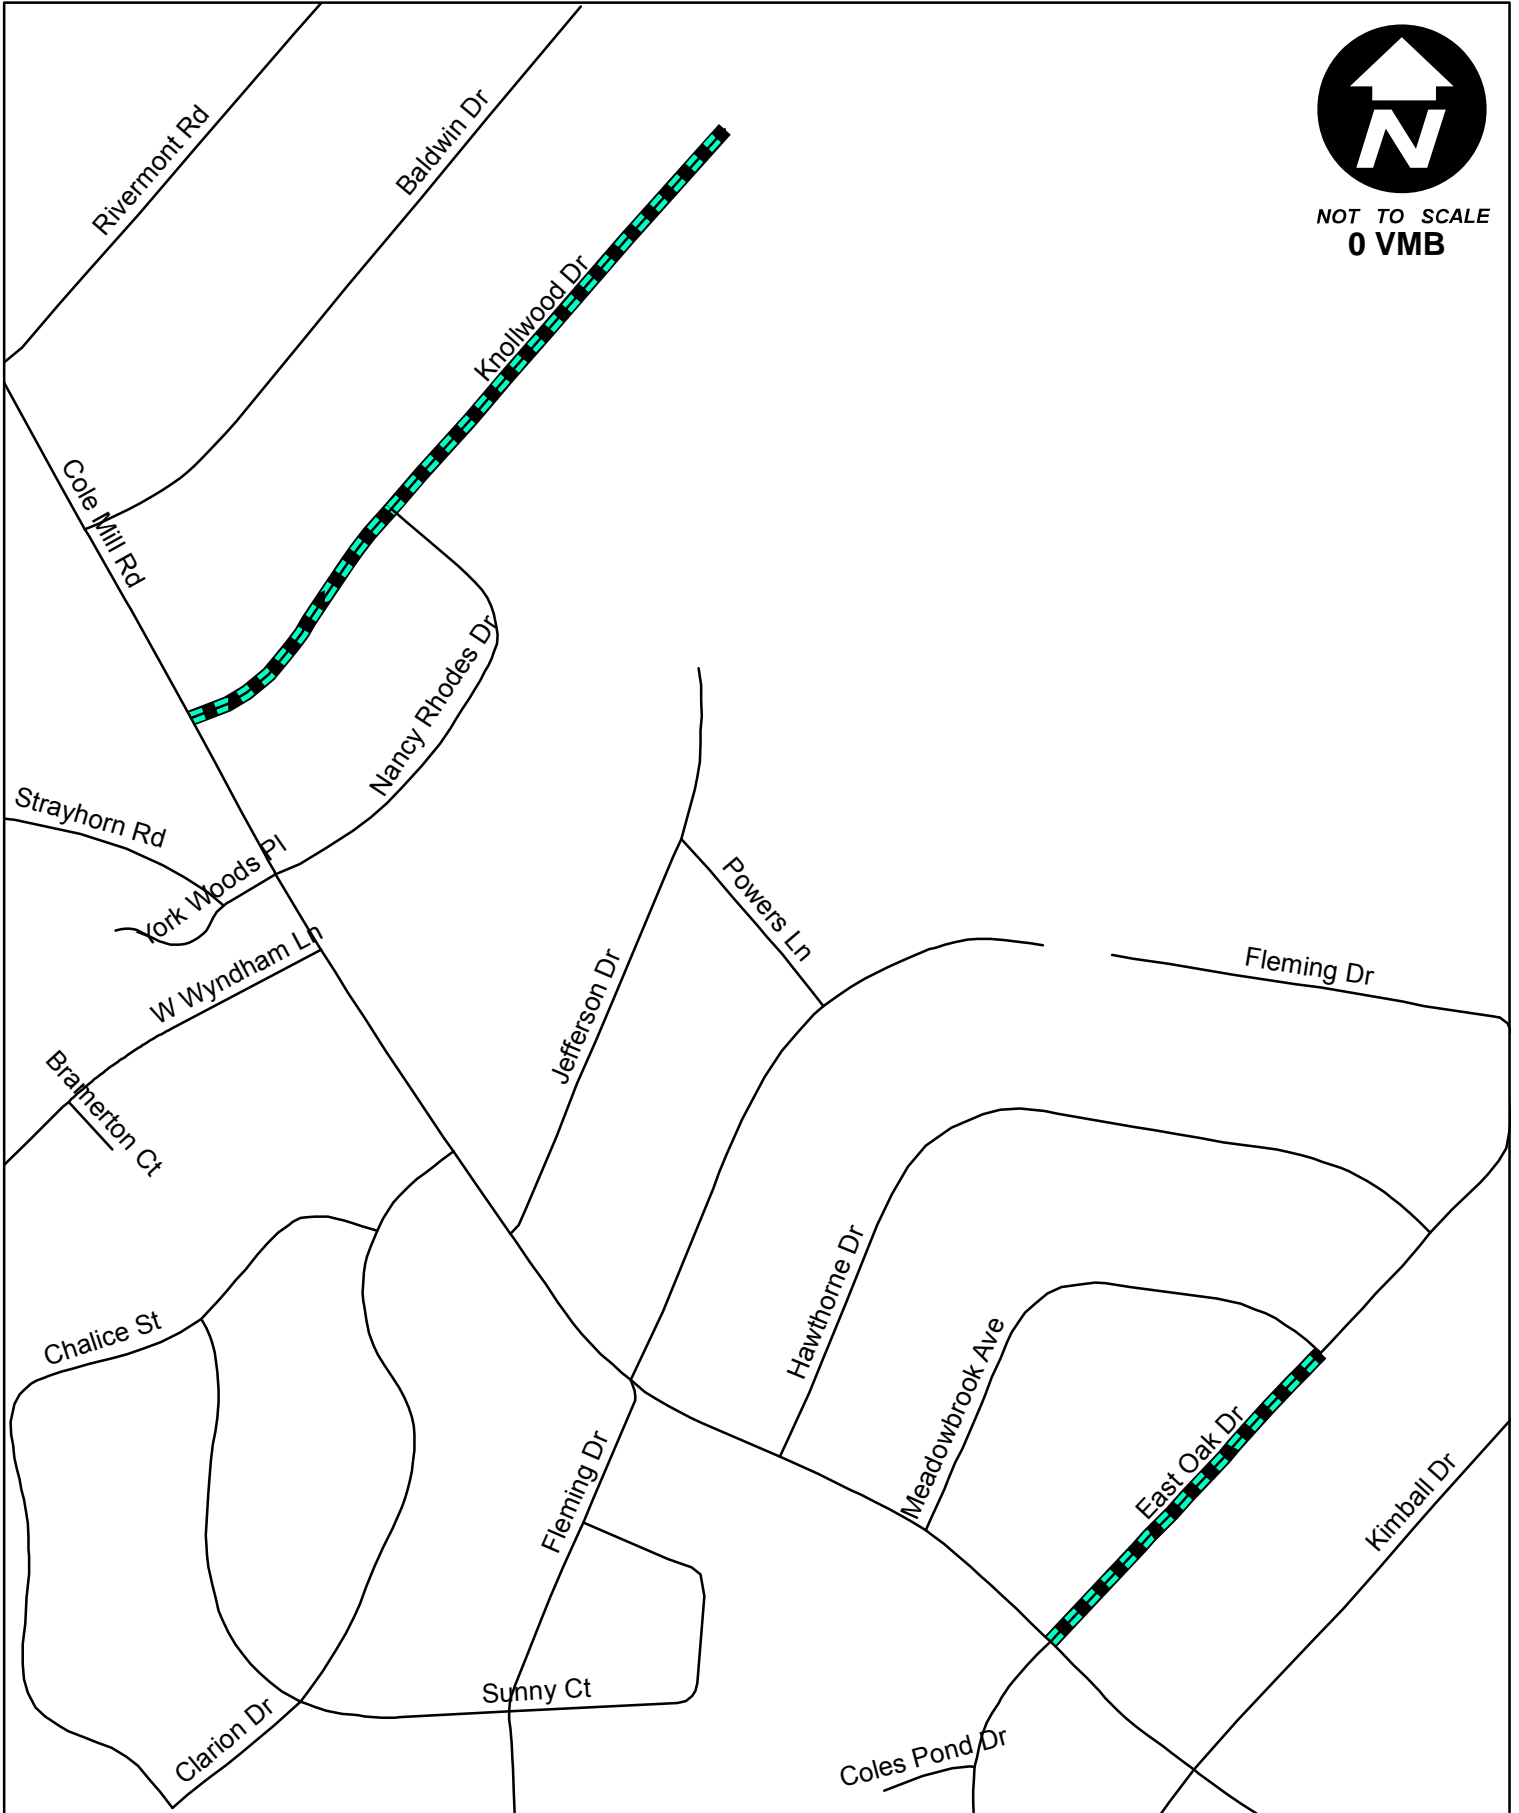

ST-285 Vicinity Map - Page 1

Legend

- 3" Mill and Repave
- 1.5" Mill and Repave
- Cape Seal
- Microsurface

ST-285 Vicinity Map - Page 2

NOT TO SCALE
4 VMB

Legend

- 3" Mill and Repave
- 1.5" Mill and Repave
- Cape Seal
- Microsurface

ST-285 Vicinity Map - Page 3

NOT TO SCALE
2 VMB

Legend

3" Mill and Repave 1.5" Mill and Repave Cape Seal Microsurface

ST-285 Vicinity Map - Page 4

Legend

-  3" Mill and Repave
-  1.5" Mill and Repave
-  Cape Seal
-  Microsurface

ST-285 Vicinity Map - Page 5

NOT TO SCALE
0 VMB

Legend

 Reclamite

ST-285 Vicinity Map - Page 6

Legend

 Reclamite

ST-285 Vicinity Map - Page 7

 Reclamite

Legend

 Reclamite

ST-285 Vicinity Map - Page 12

Legend

 Reclamite

ST-285 Vicinity Map - Page 13

Legend