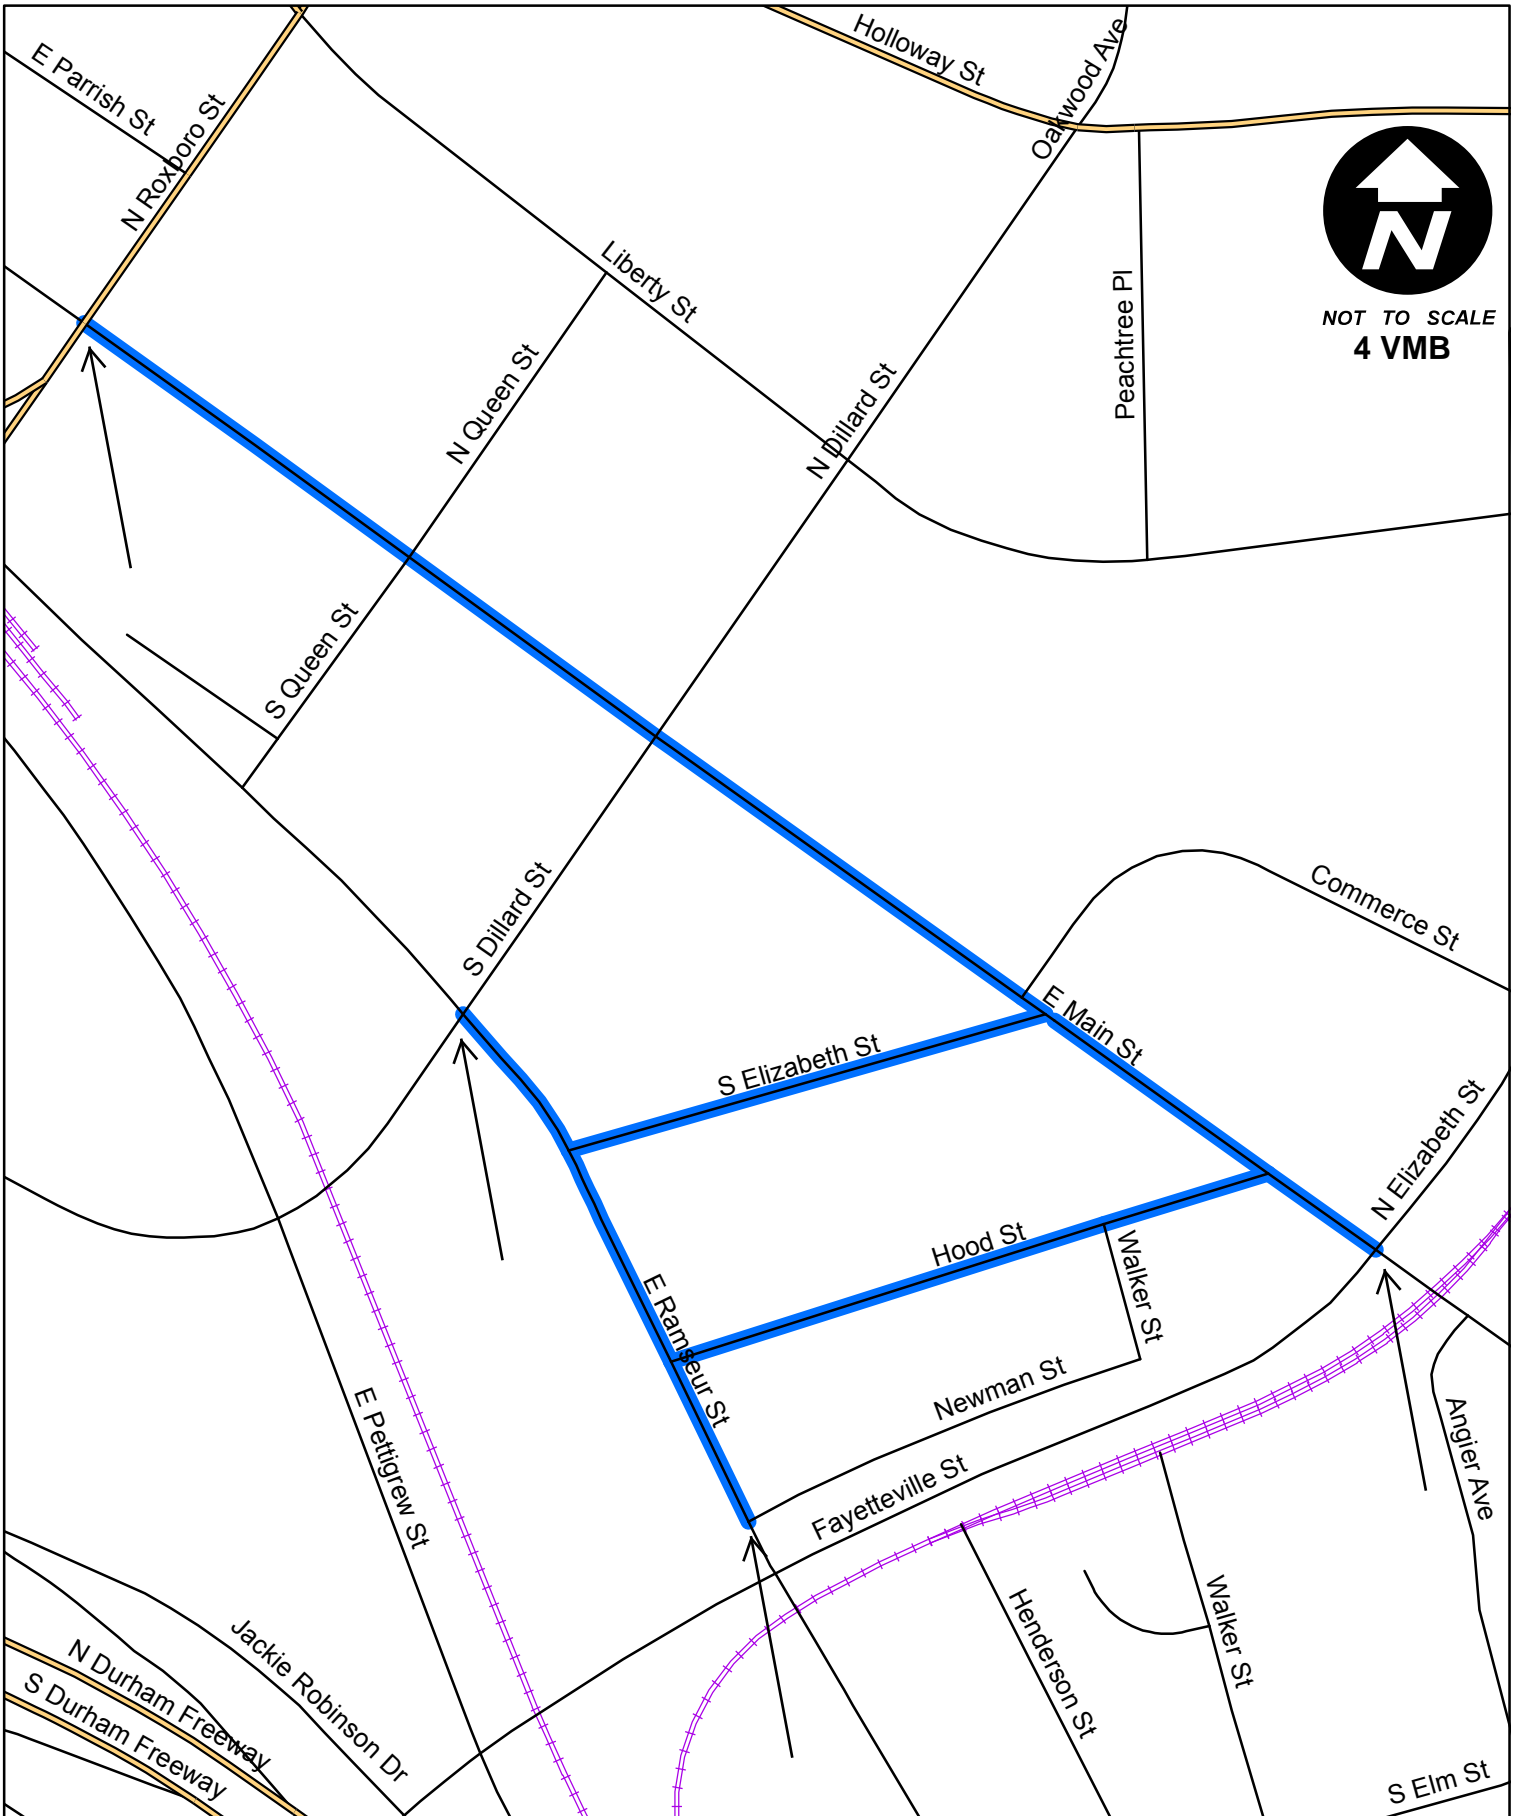

ST-285 Vicinity Map - Page 1

Legend

- 3" Mill and Repave
- 1.5" Mill and Repave
- Cape Seal
- Microsurface

ST-285 Vicinity Map - Page 2

NOT TO SCALE
4 VMB

Legend

- 3" Mill and Repave
- 1.5" Mill and Repave
- Cape Seal
- Microsurface

ST-285 Vicinity Map - Page 3

NOT TO SCALE
2 VMB

Legend

3" Mill and Repave 1.5" Mill and Repave Cape Seal Microsurface

ST-285 Vicinity Map - Page 4

Legend

-  3" Mill and Repave
-  1.5" Mill and Repave
-  Cape Seal
-  Microsurface

ST-285 Vicinity Map - Page 5

NOT TO SCALE
0 VMB

Legend

 Reclamite

ST-285 Vicinity Map - Page 6

Legend

 Reclamite

ST-285 Vicinity Map - Page 7

 Reclamite

Legend

 Reclamite

ST-285 Vicinity Map - Page 12

Legend

 Reclamite

ST-285 Vicinity Map - Page 13

Legend