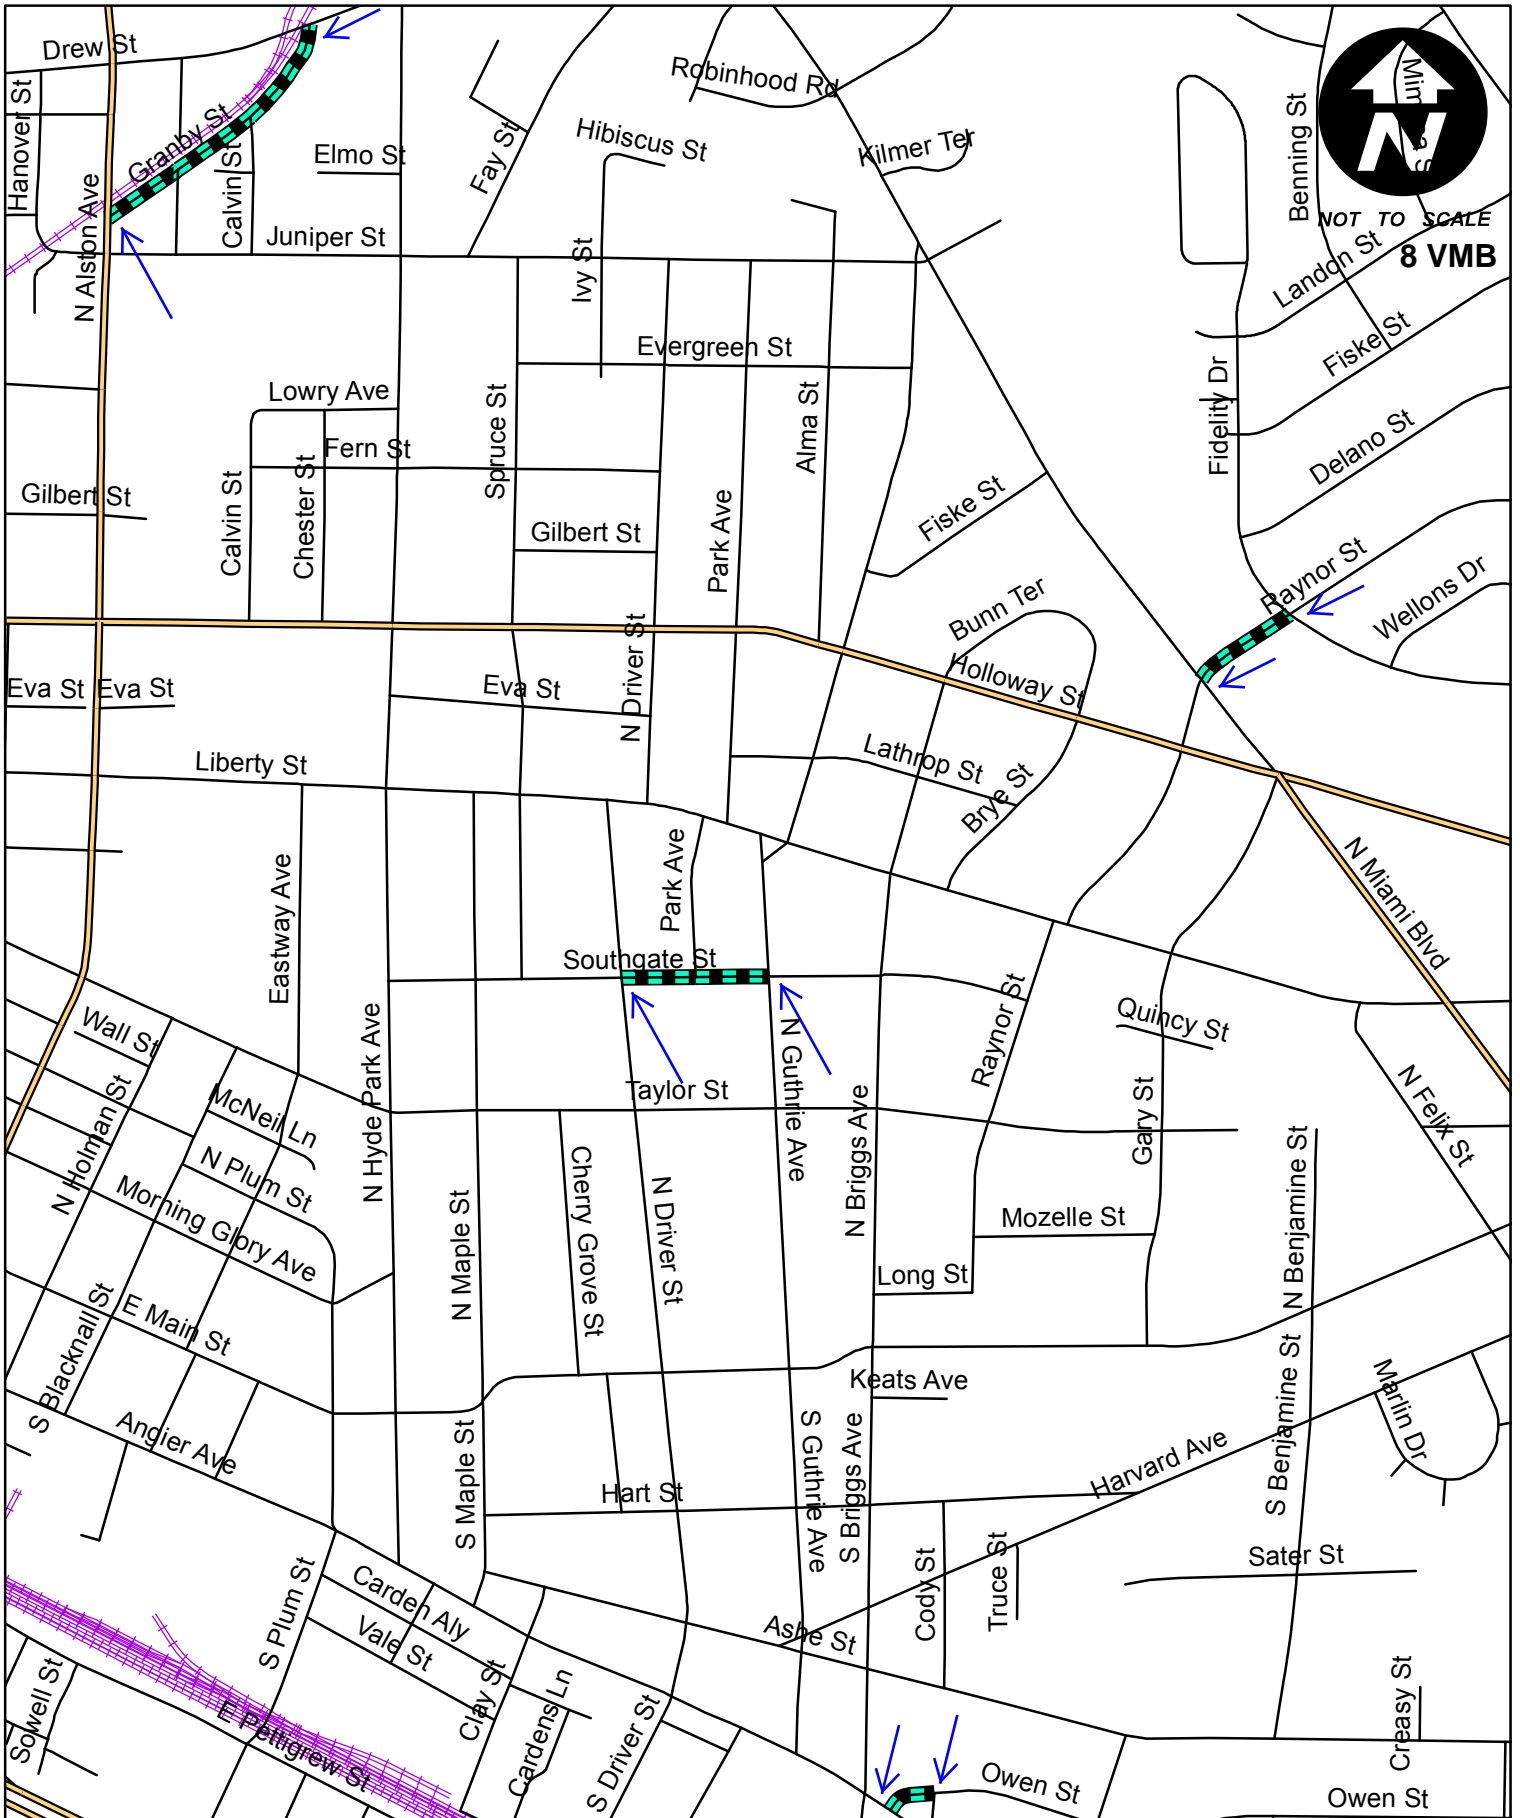

ST-285 Vicinity Map - Page 5

NOT TO SCALE
0 VMB

Legend

 Reclamite

ST-285 Vicinity Map - Page 6

Legend

 Reclamite

ST-285 Vicinity Map - Page 7

NOT TO SCALE
2 VMB

Legend

 Reclamite

ST-285 Vicinity Map - Page 8

Legend

 Reclamite

ST-285 Vicinity Map - Page 9

Legend

Reclamite

ST-285 Vicinity Map - Page 10

Lutz Ln

NOT TO SCALE
0 VMB

Dodson St

Belmont Dr

Mansfield Ave

Legend

 Reclamite

Legend

 Reclamite

ST-285 Vicinity Map - Page 12

Legend

 Reclamite

ST-285 Vicinity Map - Page 13

Legend