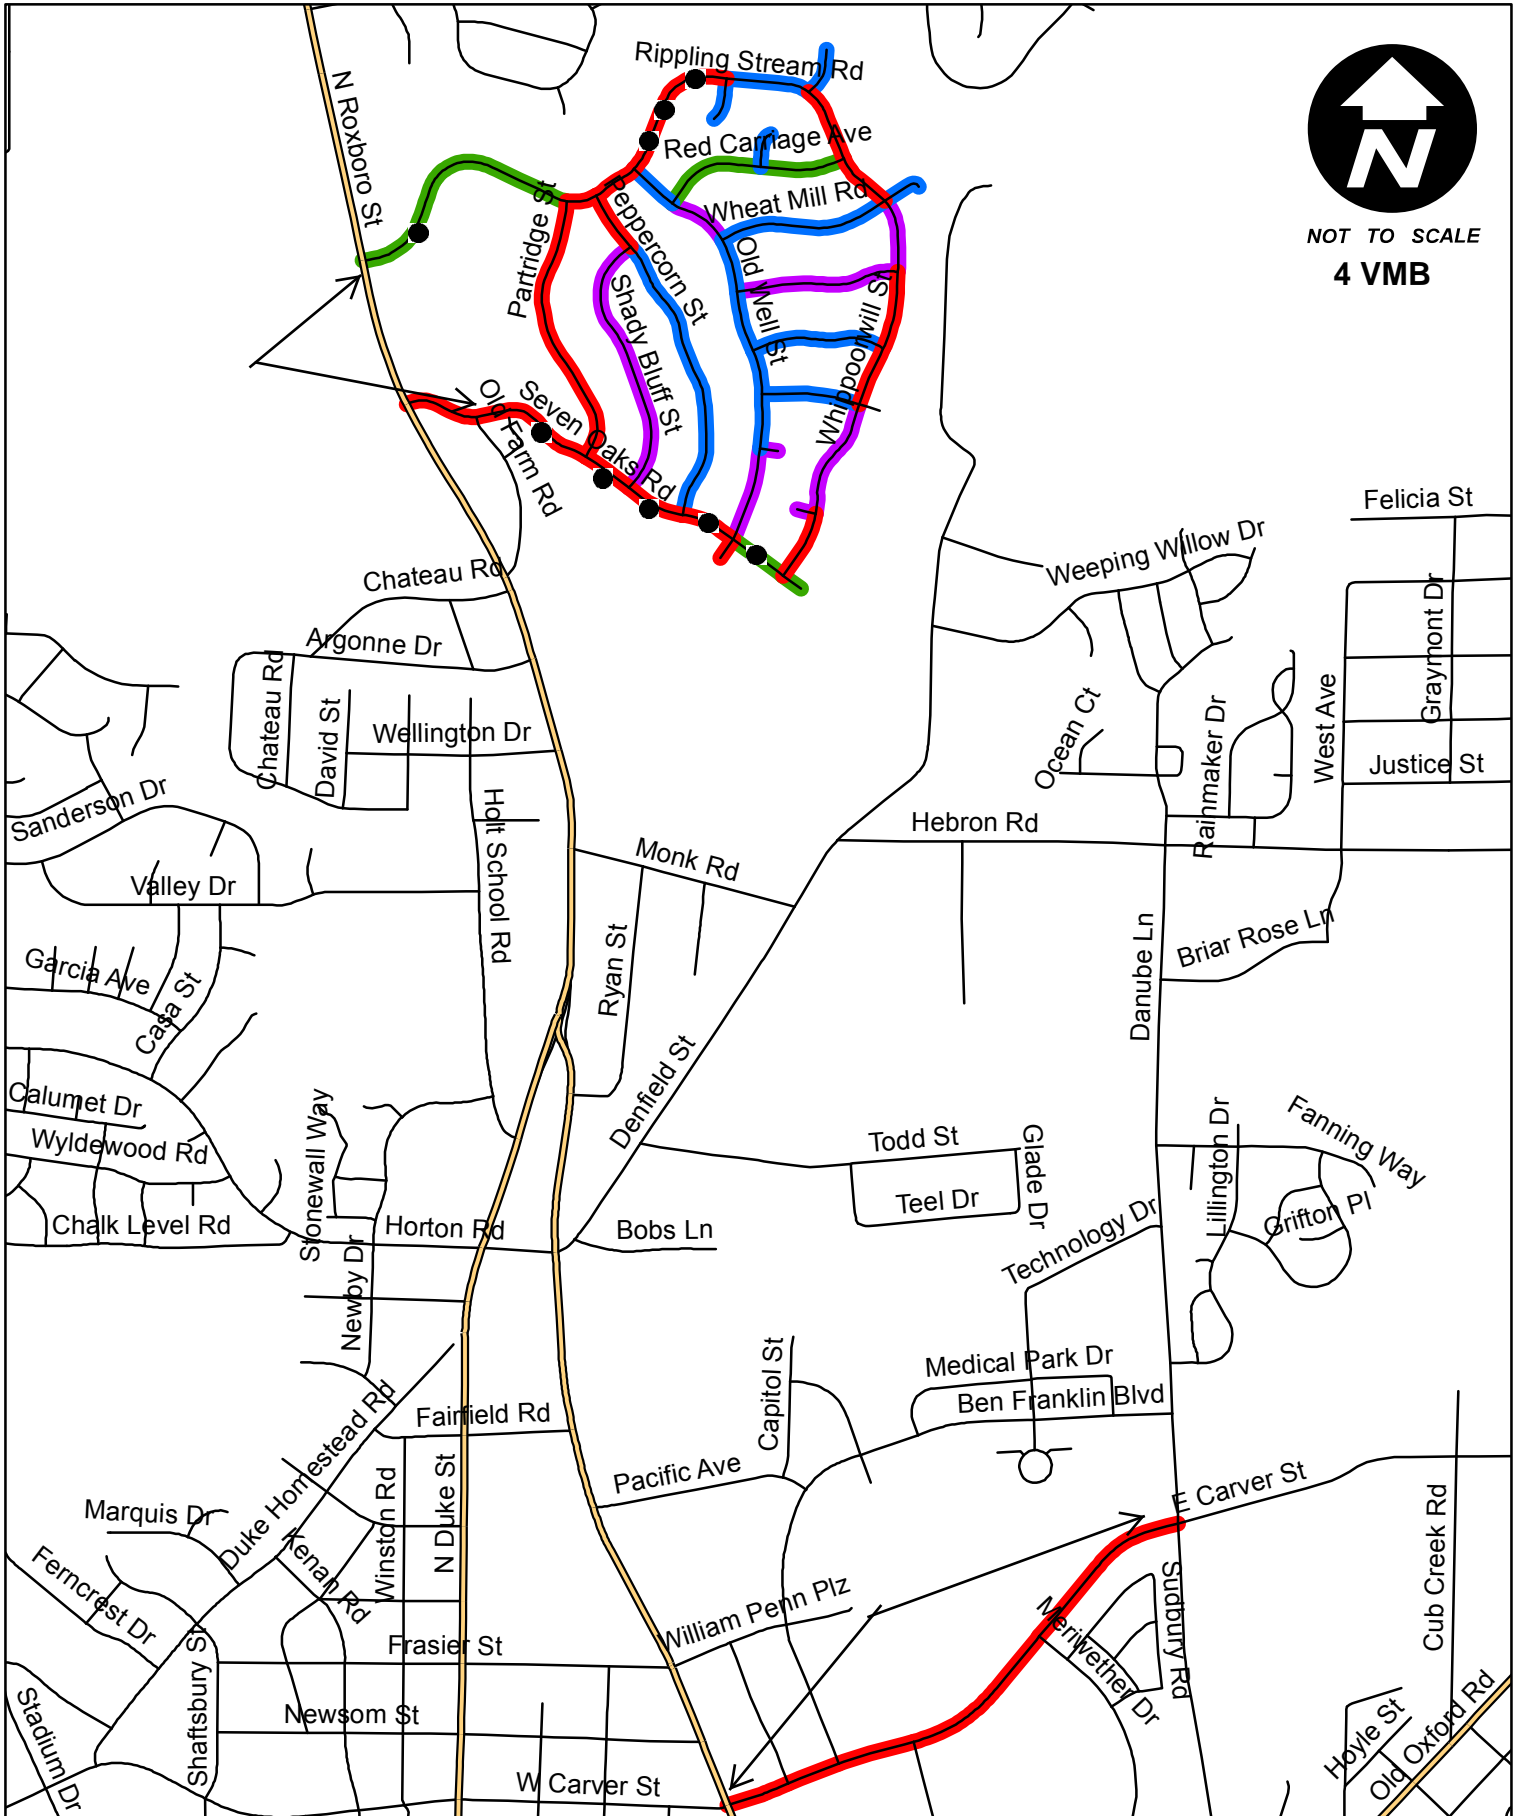

ST-285 Vicinity Map - Page 1

Legend

- 3" Mill and Repave
- 1.5" Mill and Repave
- Cape Seal
- Microsurface

ST-285 Vicinity Map - Page 2

NOT TO SCALE
4 VMB

Legend

- 3" Mill and Repave
- 1.5" Mill and Repave
- Cape Seal
- Microsurface

ST-285 Vicinity Map - Page 3

NOT TO SCALE
2 VMB

Legend

3" Mill and Repave 1.5" Mill and Repave Cape Seal Microsurface

ST-285 Vicinity Map - Page 4

Legend

-  3" Mill and Repave
-  1.5" Mill and Repave
-  Cape Seal
-  Microsurface

 Reclamite

Legend

 Reclamite

ST-285 Vicinity Map - Page 12

Legend

 Reclamite

ST-285 Vicinity Map - Page 13

Legend

 Reclamite

ST-285 Vicinity Map - Page 14

Legend

 Reclamite

ST-285 Vicinity Map - Page 15

Legend

 Reclamite

ST-285 Vicinity Map - Page 16