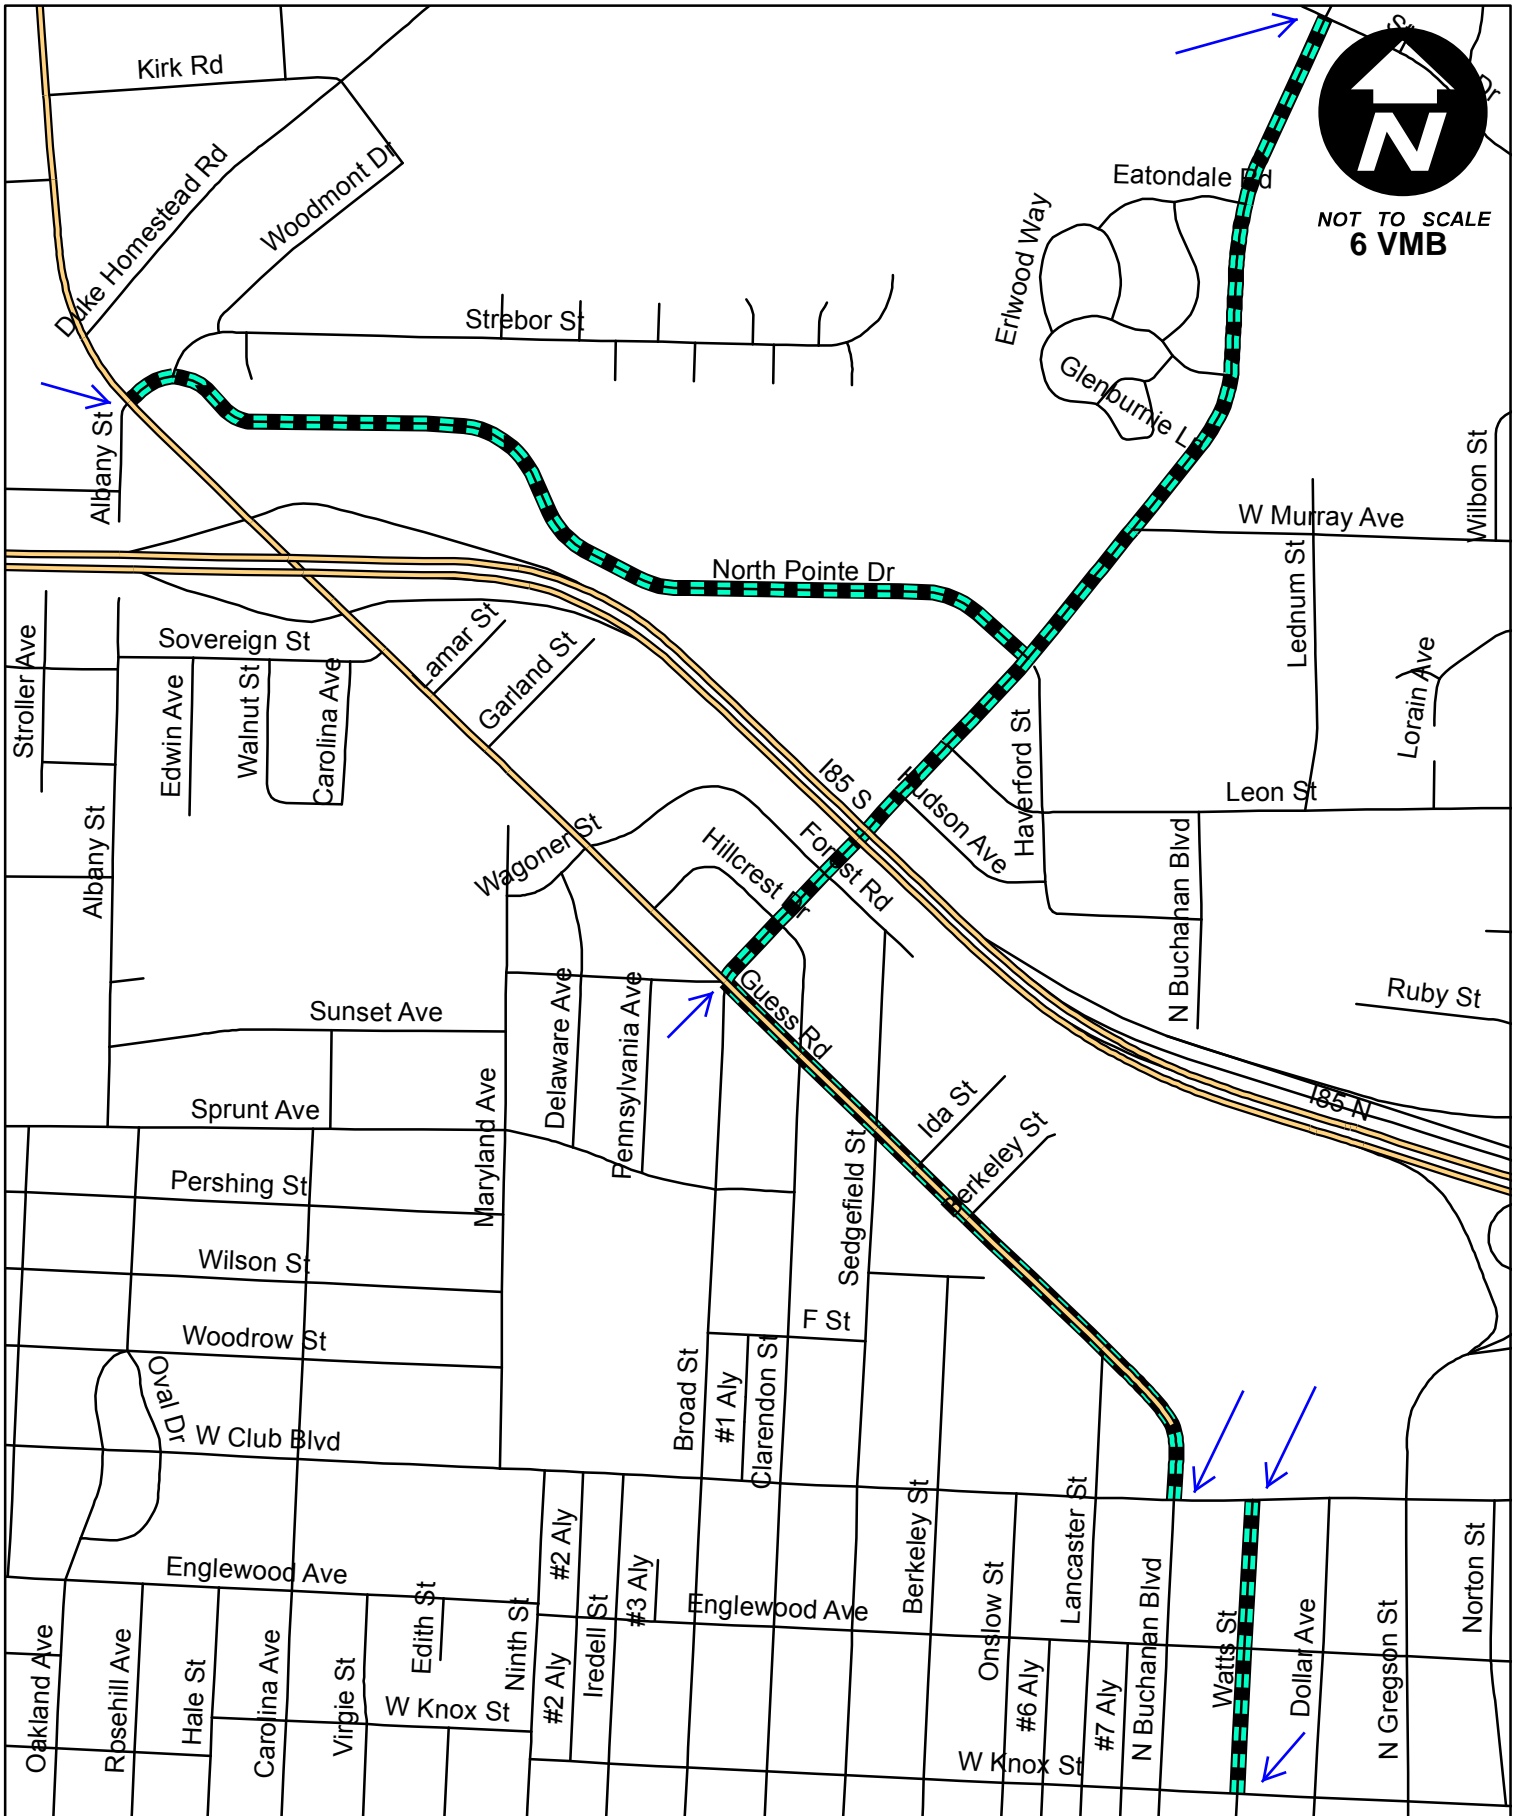

ST-285 Vicinity Map - Page 3

NOT TO SCALE
2 VMB

Legend

3" Mill and Repave 1.5" Mill and Repave Cape Seal Microsurface

ST-285 Vicinity Map - Page 4

Legend

-  3" Mill and Repave
-  1.5" Mill and Repave
-  Cape Seal
-  Microsurface

ST-285 Vicinity Map - Page 5

NOT TO SCALE
0 VMB

Legend

 Reclamite

ST-285 Vicinity Map - Page 6

Legend

 Reclamite

ST-285 Vicinity Map - Page 7

NOT TO SCALE
2 VMB

Legend

 Reclamite

ST-285 Vicinity Map - Page 8

Legend

 Reclamite

ST-285 Vicinity Map - Page 9

Legend

 Reclamite

Legend

 Reclamite

ST-285 Vicinity Map - Page 12

Legend

 Reclamite

ST-285 Vicinity Map - Page 13

Legend