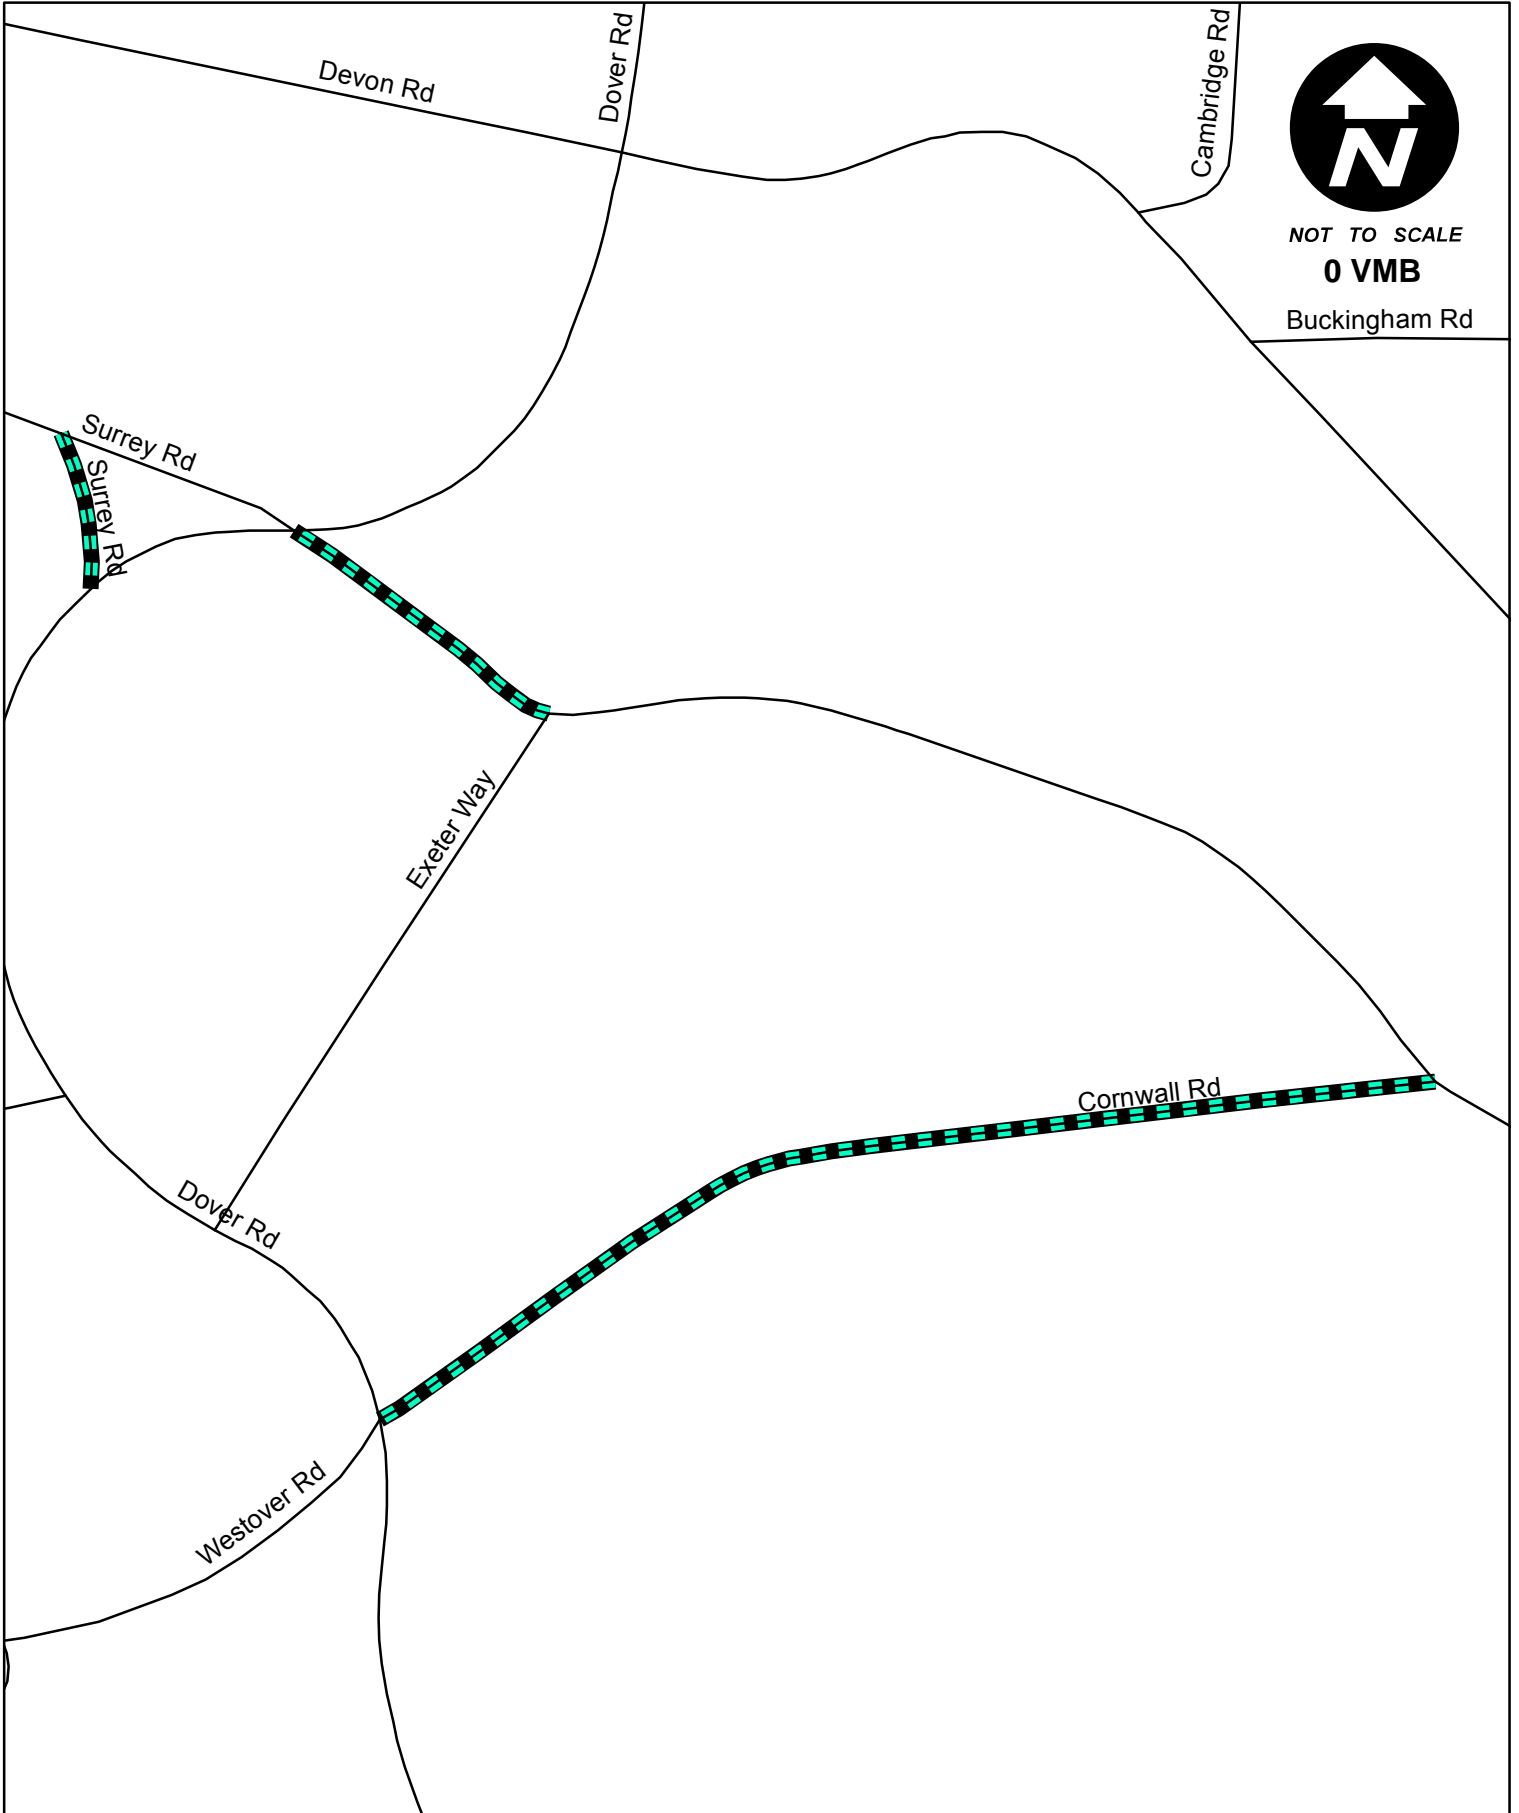

ST-285 Vicinity Map - Page 1

Legend

- 3" Mill and Repave
- 1.5" Mill and Repave
- Cape Seal
- Microsurface

ST-285 Vicinity Map - Page 2

NOT TO SCALE
4 VMB

Legend

- 3" Mill and Repave
- 1.5" Mill and Repave
- Cape Seal
- Microsurface

ST-285 Vicinity Map - Page 3

NOT TO SCALE
2 VMB

Legend

3" Mill and Repave 1.5" Mill and Repave Cape Seal Microsurface

ST-285 Vicinity Map - Page 4

Legend

-  3" Mill and Repave
-  1.5" Mill and Repave
-  Cape Seal
-  Microsurface

 Reclamite

Legend

 Reclamite

ST-285 Vicinity Map - Page 12

Legend

 Reclamite

ST-285 Vicinity Map - Page 13

Legend

 Reclamite

ST-285 Vicinity Map - Page 14

Legend

 Reclamite

ST-285 Vicinity Map - Page 15

Legend

 Reclamite

ST-285 Vicinity Map - Page 16