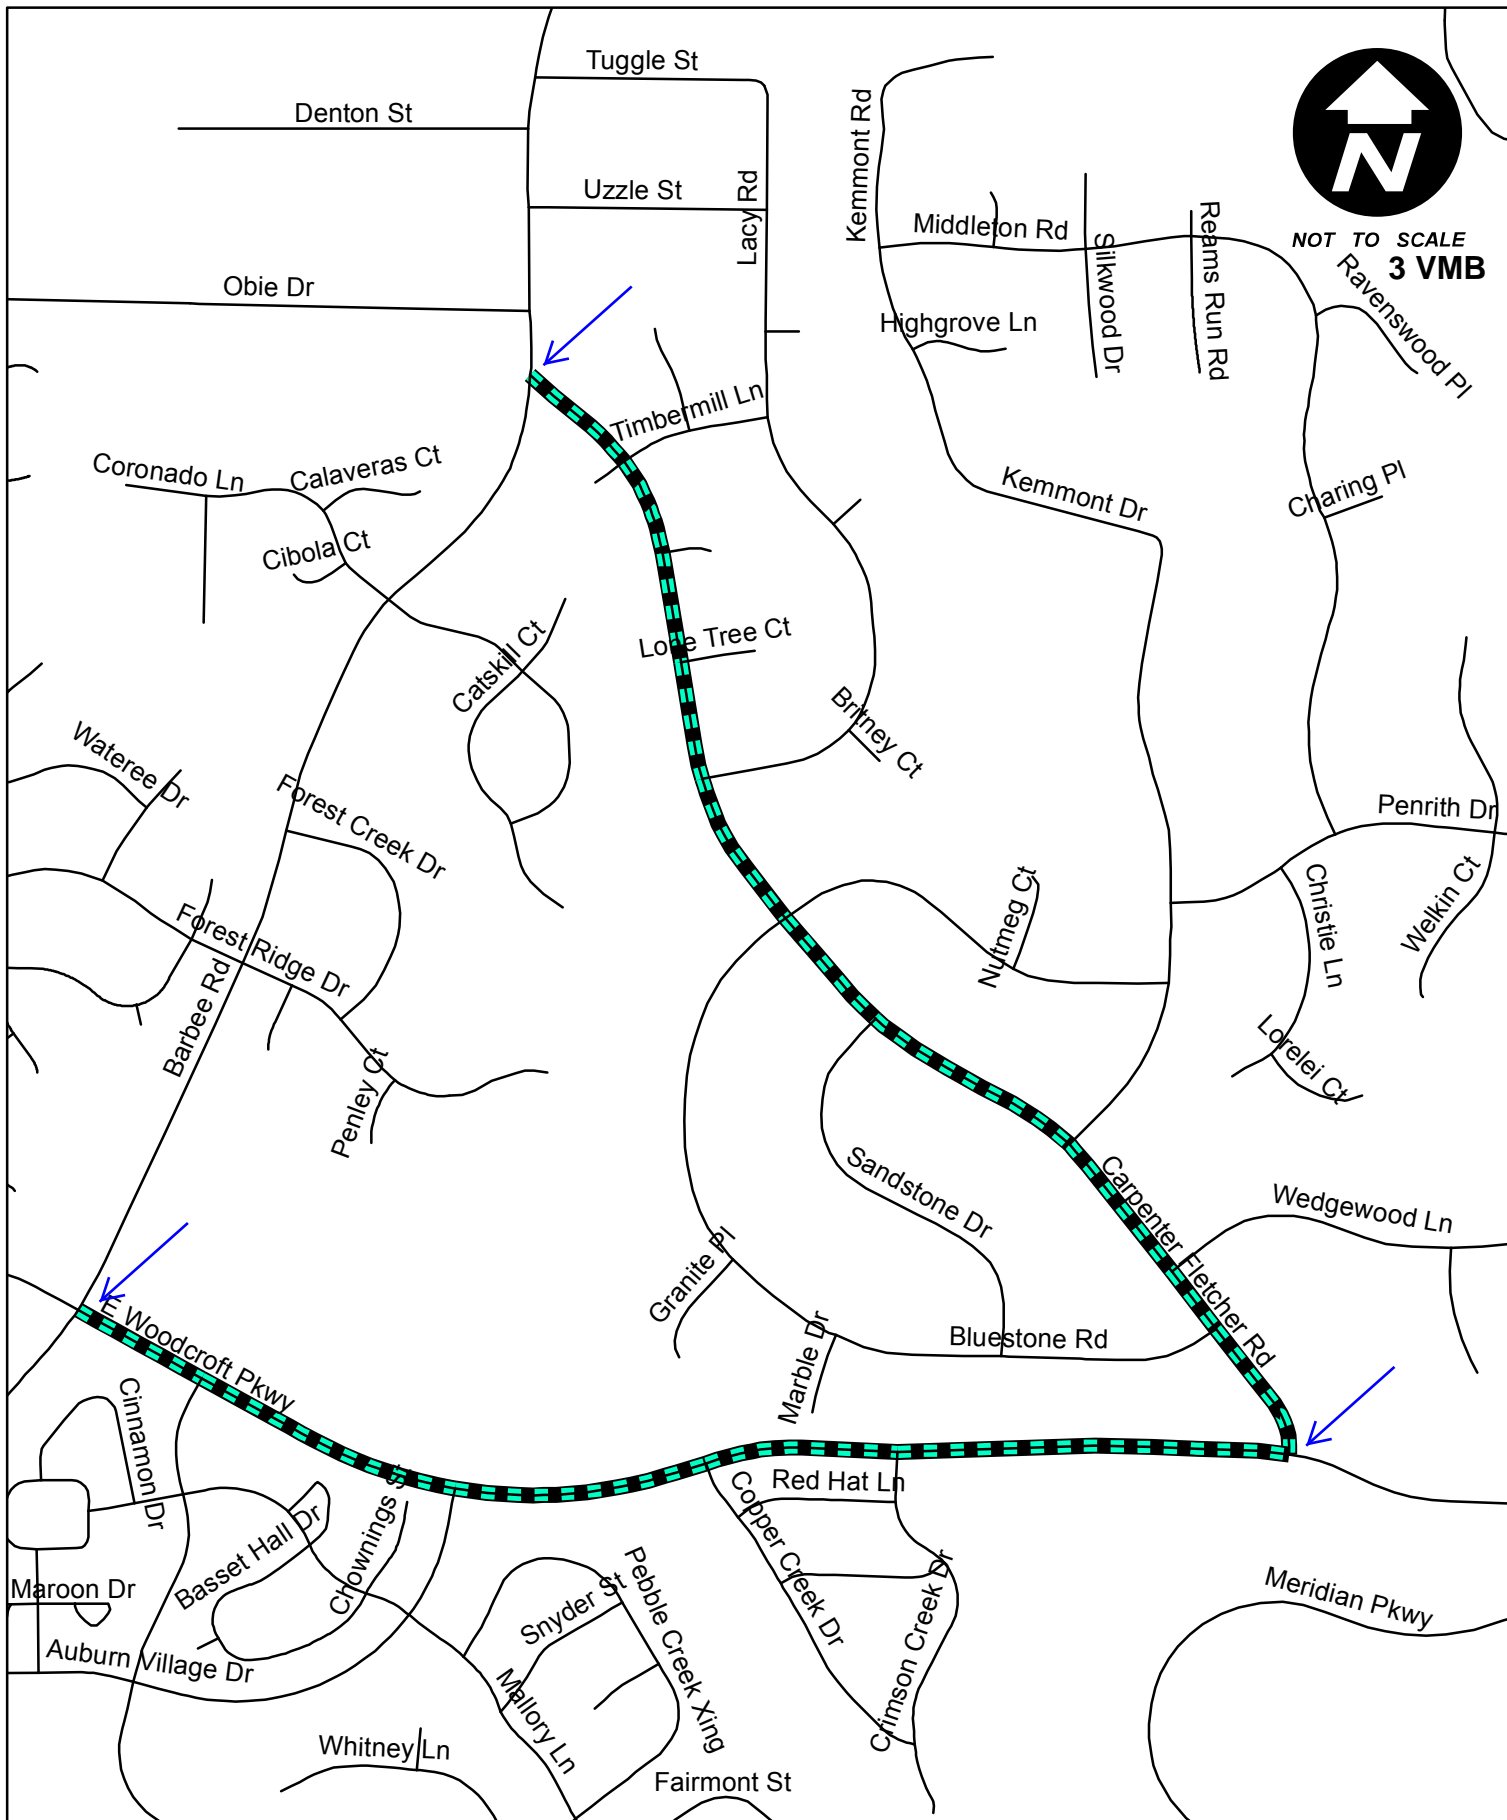

ST-285 Vicinity Map - Page 1

Legend

- 3" Mill and Repave
- 1.5" Mill and Repave
- Cape Seal
- Microsurface

ST-285 Vicinity Map - Page 2

NOT TO SCALE
4 VMB

Legend

- 3" Mill and Repave
- 1.5" Mill and Repave
- Cape Seal
- Microsurface

ST-285 Vicinity Map - Page 3

NOT TO SCALE
2 VMB

Legend

3" Mill and Repave 1.5" Mill and Repave Cape Seal Microsurface

ST-285 Vicinity Map - Page 4

Legend

-  3" Mill and Repave
-  1.5" Mill and Repave
-  Cape Seal
-  Microsurface

 Reclamite

Legend

 Reclamite

ST-285 Vicinity Map - Page 12

Legend

 Reclamite

ST-285 Vicinity Map - Page 13

Legend

 Reclamite

ST-285 Vicinity Map - Page 14

Legend

 Reclamite

ST-285 Vicinity Map - Page 15

Legend

 Reclamite

ST-285 Vicinity Map - Page 16