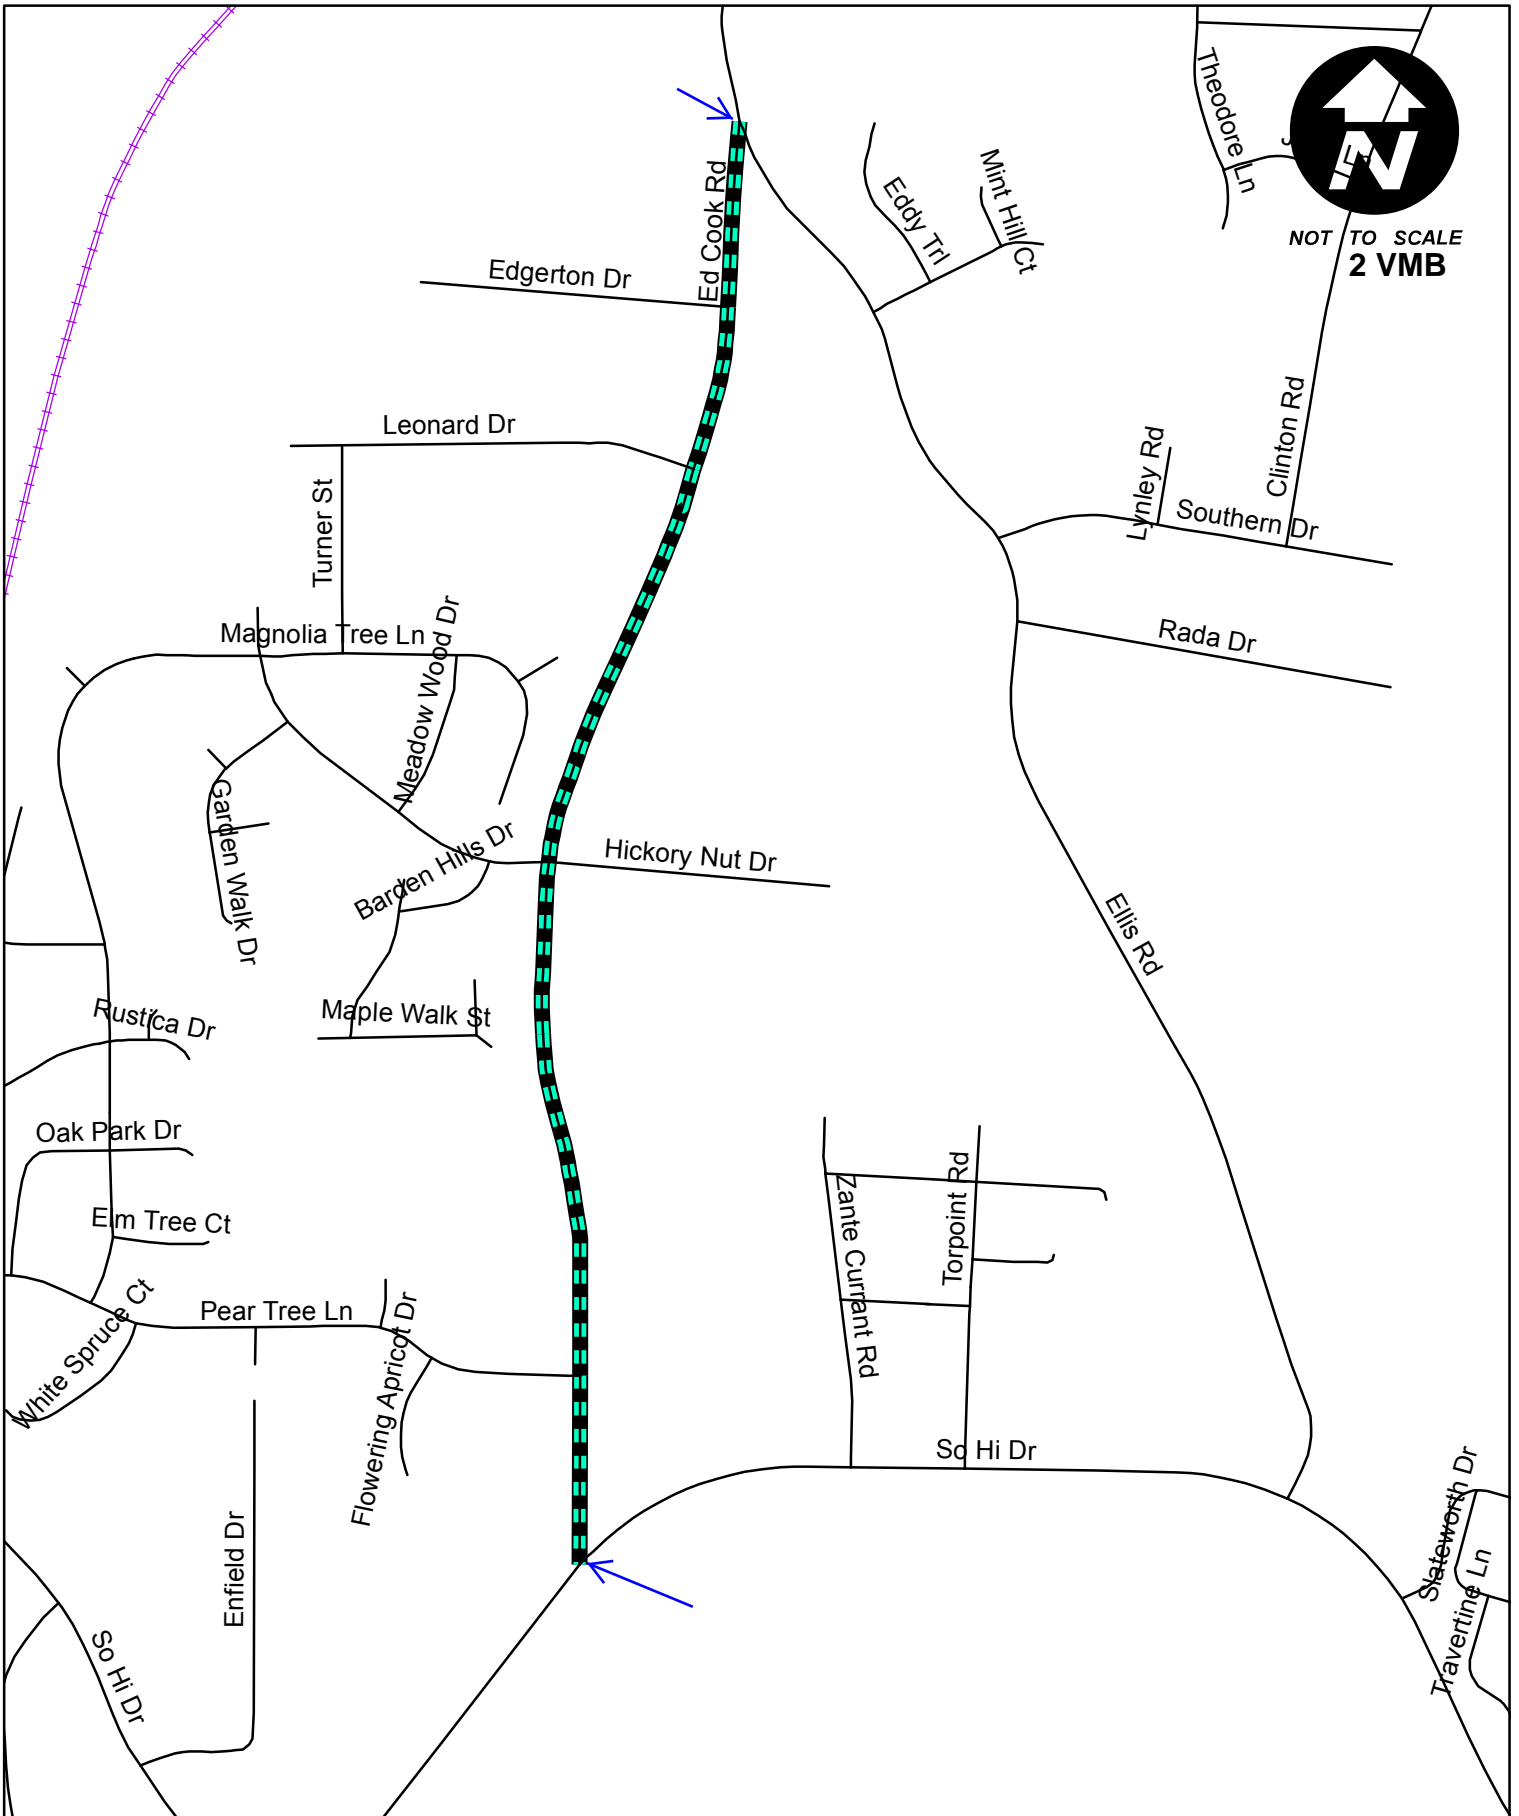

ST-285 Vicinity Map - Page 1

Legend

- 3" Mill and Repave
- 1.5" Mill and Repave
- Cape Seal
- Microsurface

ST-285 Vicinity Map - Page 2

NOT TO SCALE
4 VMB

Legend

- 3" Mill and Repave
- 1.5" Mill and Repave
- Cape Seal
- Microsurface

 Reclamite

Legend

 Reclamite

ST-285 Vicinity Map - Page 12

Legend

 Reclamite

ST-285 Vicinity Map - Page 13

Legend

 Reclamite

ST-285 Vicinity Map - Page 14

Legend

 Reclamite

ST-285 Vicinity Map - Page 15

Legend

 Reclamite

ST-285 Vicinity Map - Page 16