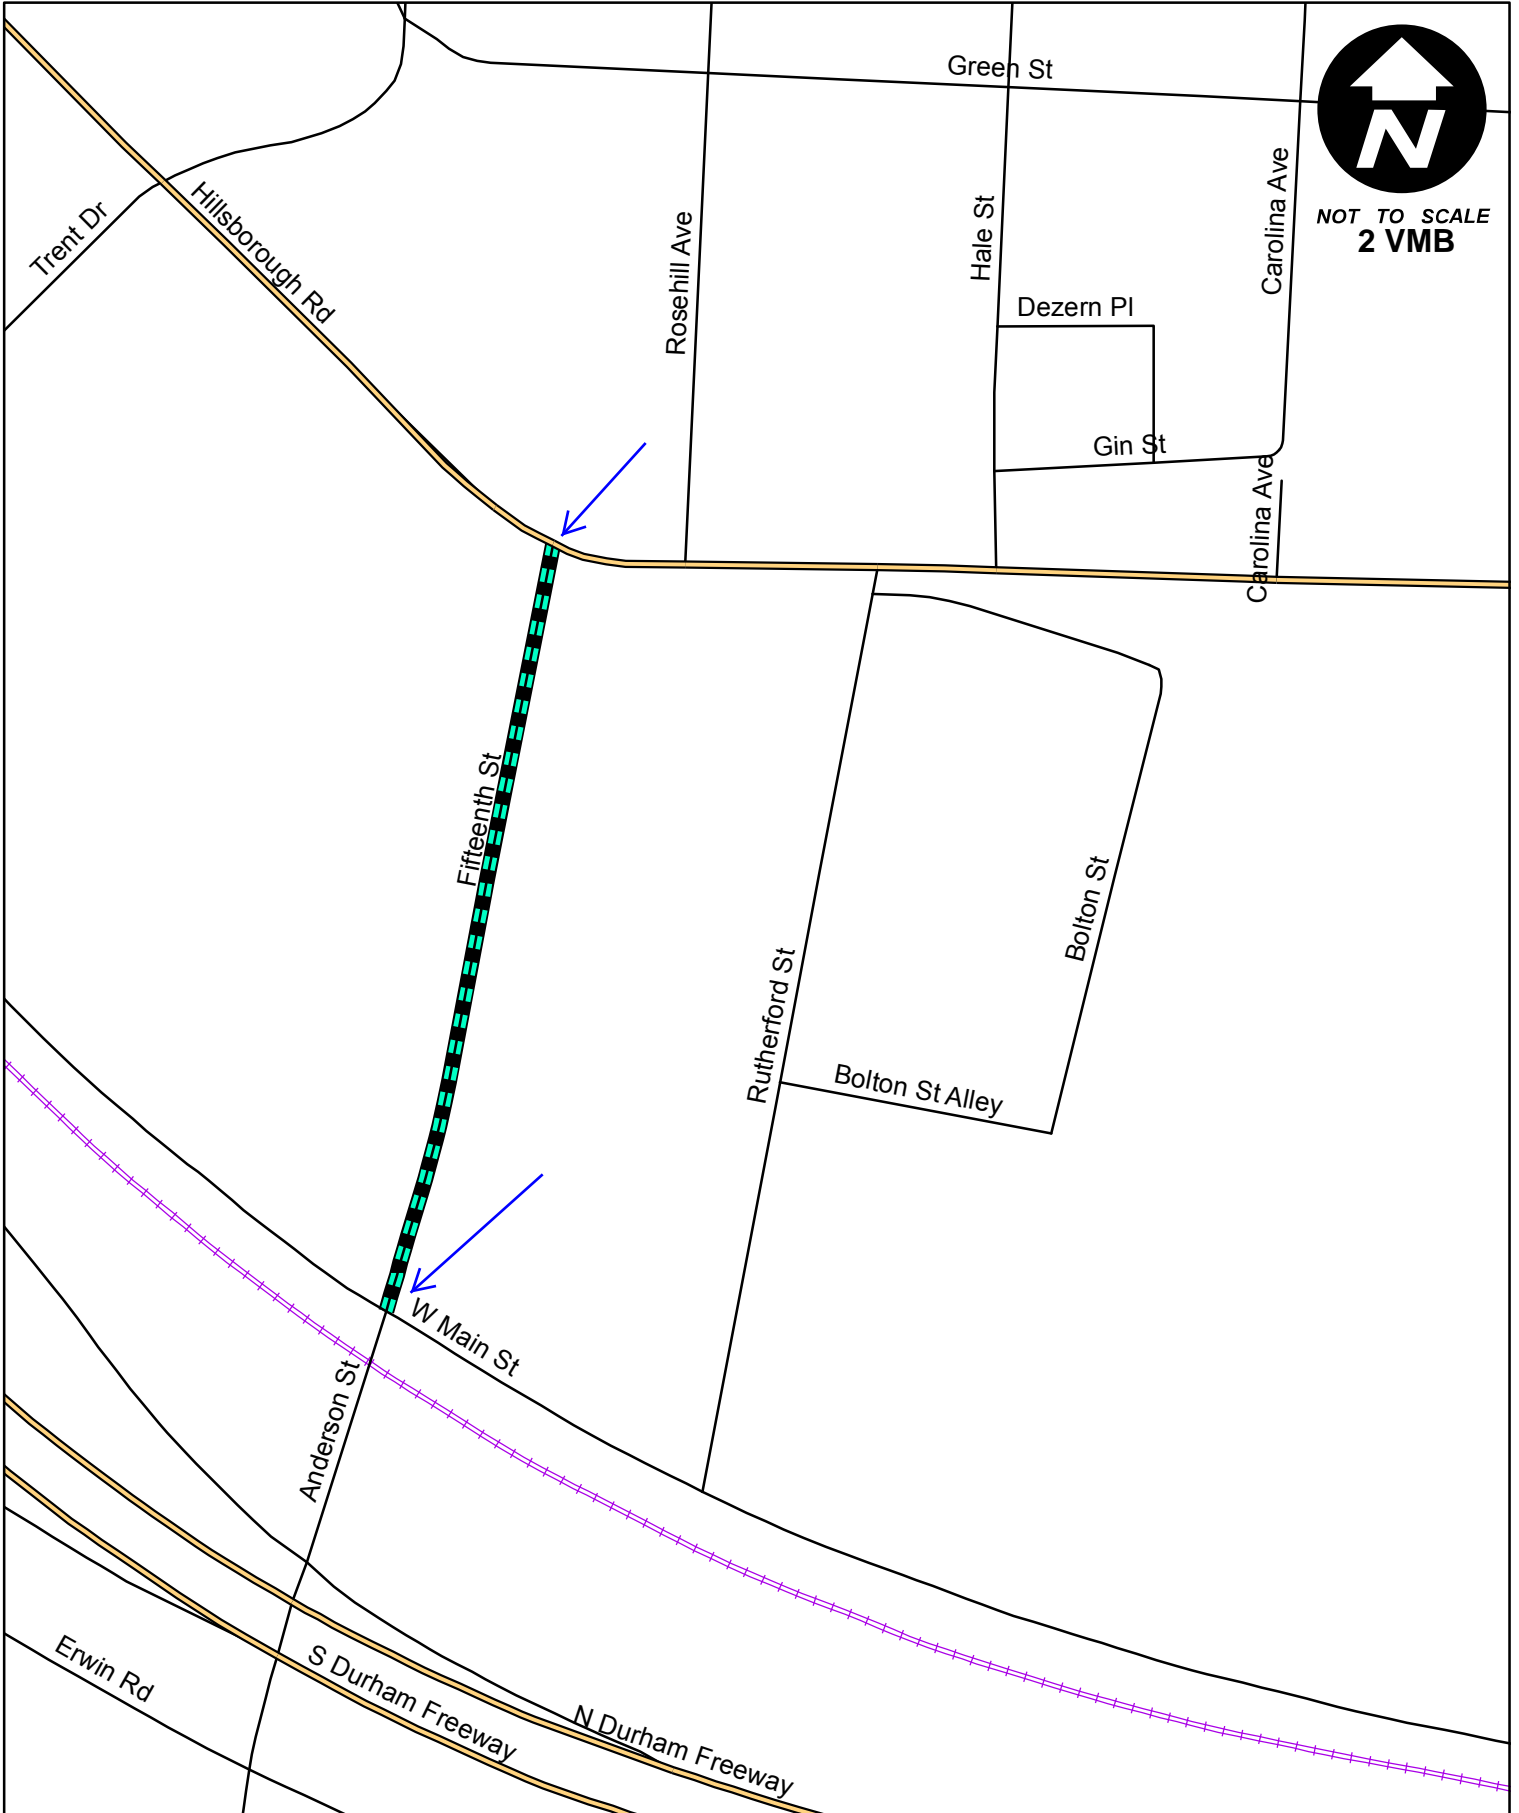

ST-285 Vicinity Map - Page 1

Legend

- 3" Mill and Repave
- 1.5" Mill and Repave
- Cape Seal
- Microsurface

ST-285 Vicinity Map - Page 2

NOT TO SCALE
4 VMB

Legend

- 3" Mill and Repave
- 1.5" Mill and Repave
- Cape Seal
- Microsurface

ST-285 Vicinity Map - Page 5

NOT TO SCALE
0 VMB

Legend

 Reclamite

ST-285 Vicinity Map - Page 6

Legend

 Reclamite

ST-285 Vicinity Map - Page 7

NOT TO SCALE
2 VMB

Legend

 Reclamite

ST-285 Vicinity Map - Page 8

Legend

 Reclamite

ST-285 Vicinity Map - Page 9

Legend

Reclamite

ST-285 Vicinity Map - Page 10

Lutz Ln

NOT TO SCALE
0 VMB

Dodson St

Belmont Dr

Mansfield Ave

Legend