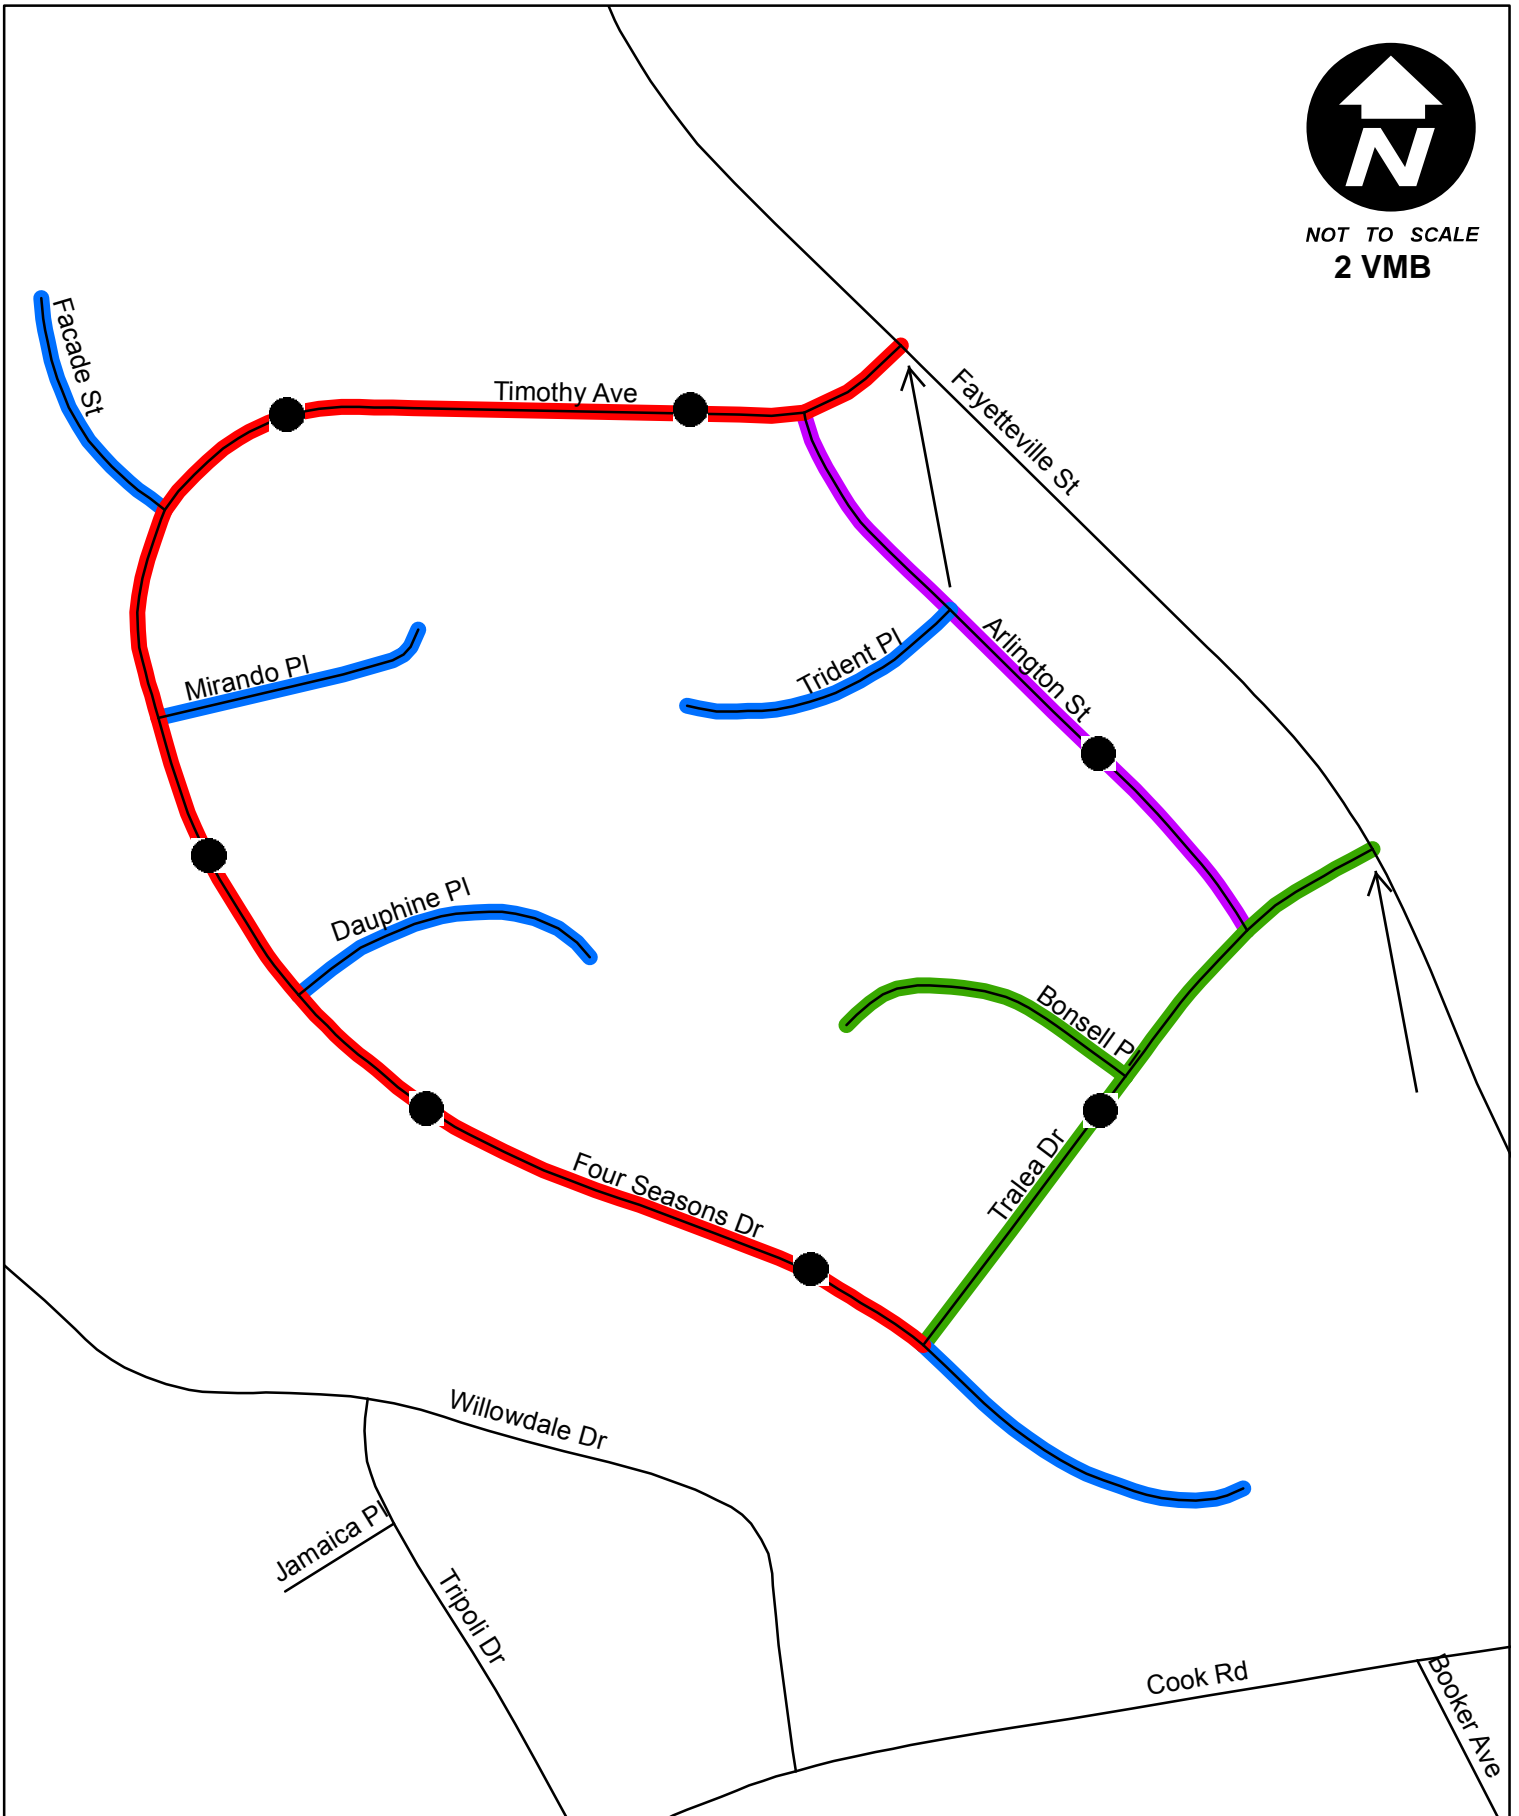

ST-285 Vicinity Map - Page 1

Legend

- 3" Mill and Repave
- 1.5" Mill and Repave
- Cape Seal
- Microsurface

ST-285 Vicinity Map - Page 2

NOT TO SCALE
4 VMB

Legend

- 3" Mill and Repave
- 1.5" Mill and Repave
- Cape Seal
- Microsurface

ST-285 Vicinity Map - Page 3

NOT TO SCALE
2 VMB

Legend

3" Mill and Repave 1.5" Mill and Repave Cape Seal Microsurface

ST-285 Vicinity Map - Page 4

Legend

-  3" Mill and Repave
-  1.5" Mill and Repave
-  Cape Seal
-  Microsurface

 Reclamite

Legend

 Reclamite

ST-285 Vicinity Map - Page 12

Legend

 Reclamite

ST-285 Vicinity Map - Page 13

Legend

 Reclamite

ST-285 Vicinity Map - Page 14

Legend

 Reclamite

ST-285 Vicinity Map - Page 15

Legend

 Reclamite

ST-285 Vicinity Map - Page 16