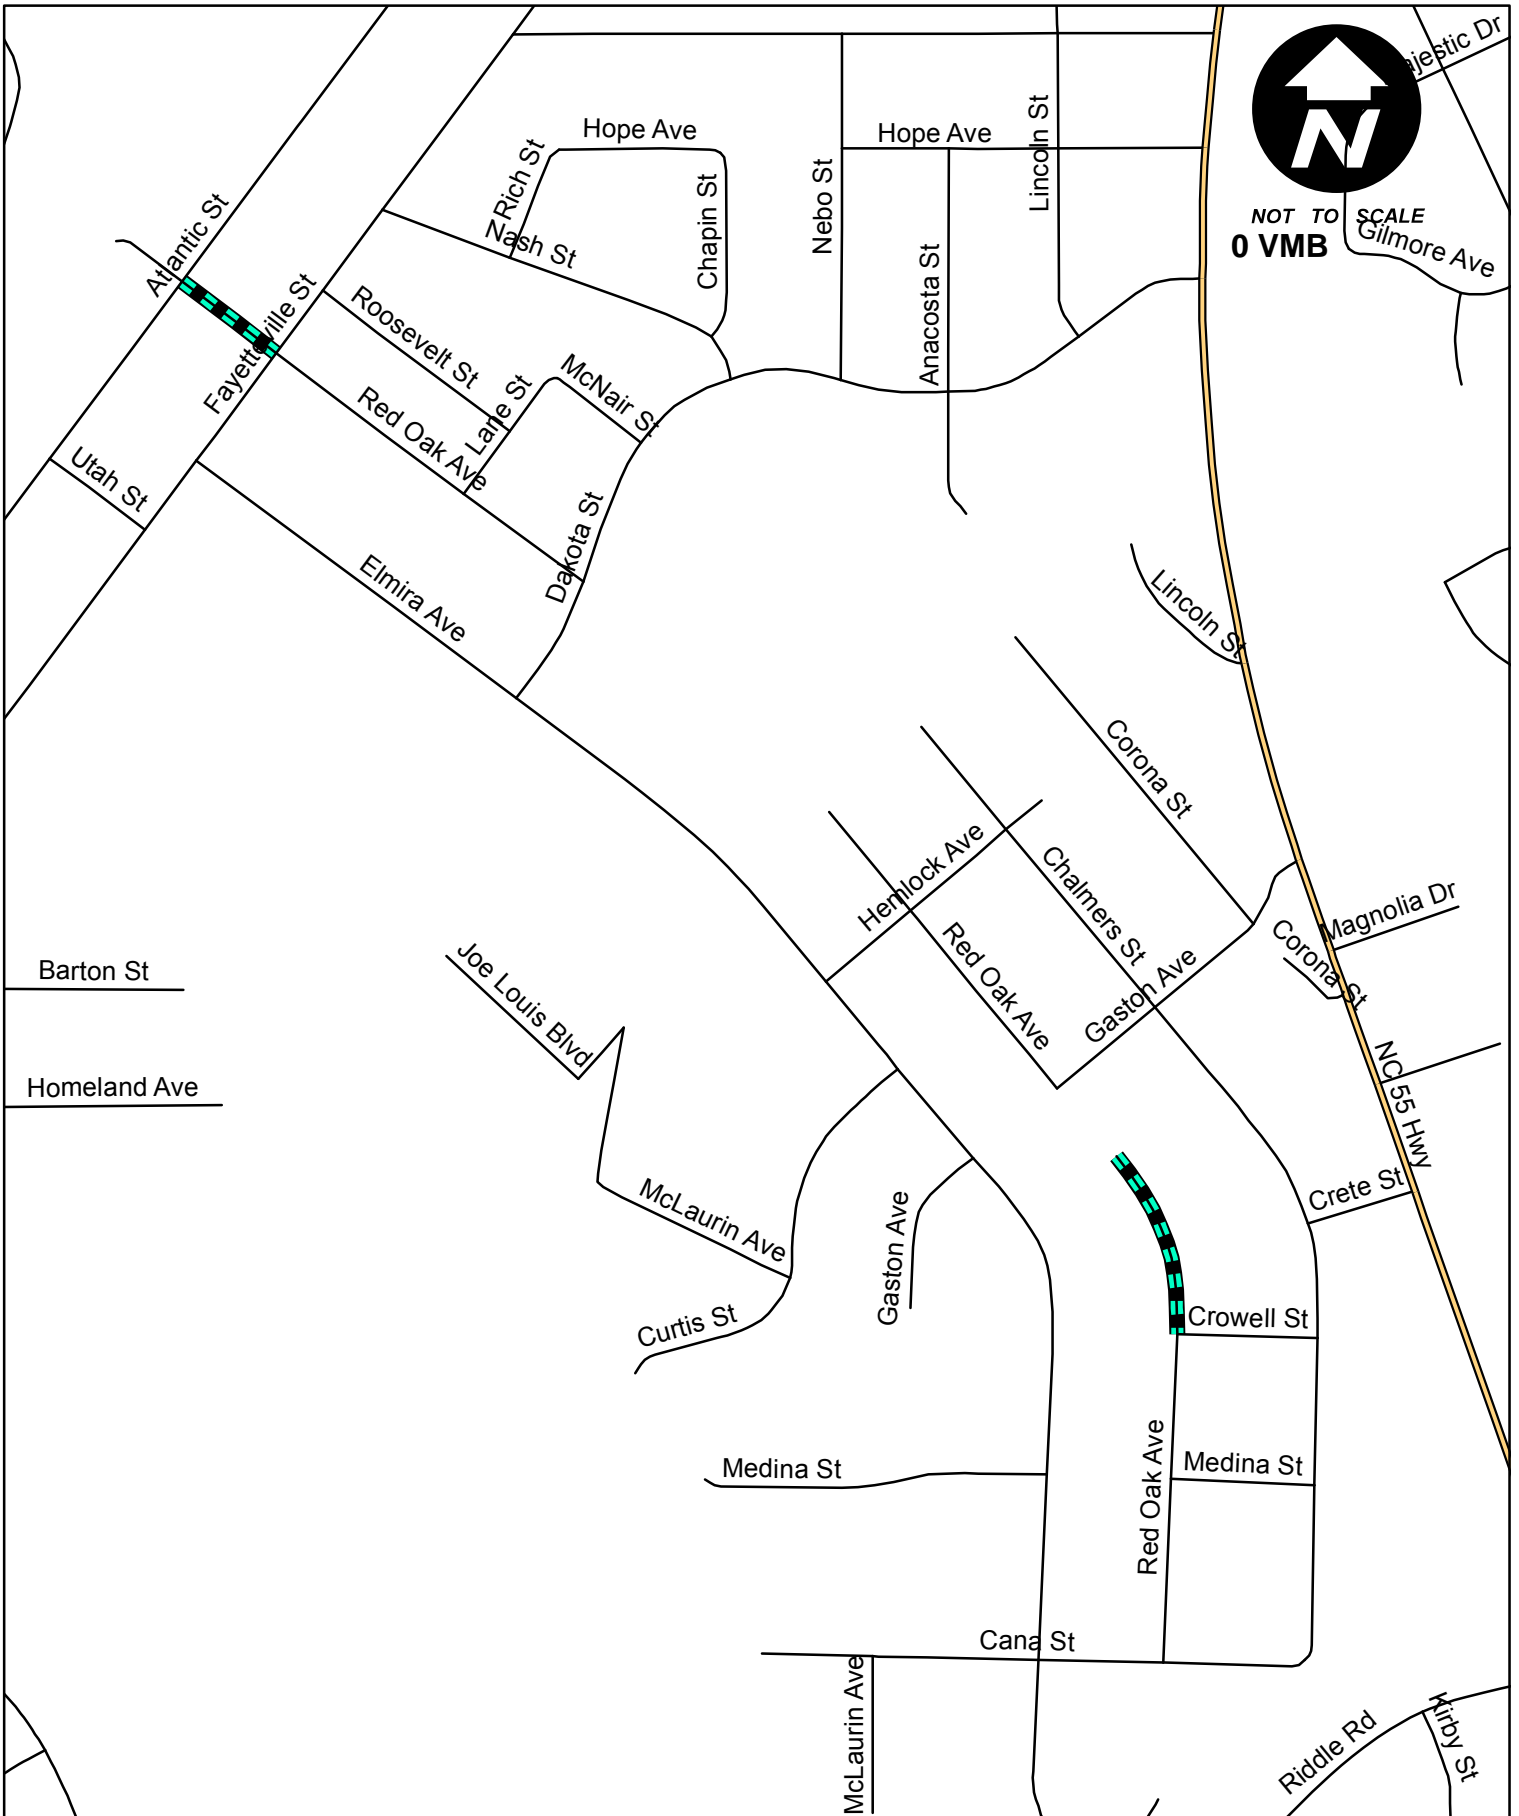

ST-285 Vicinity Map - Page 1

Legend

- 3" Mill and Repave
- 1.5" Mill and Repave
- Cape Seal
- Microsurface

ST-285 Vicinity Map - Page 2

NOT TO SCALE
4 VMB

Legend

- 3" Mill and Repave
- 1.5" Mill and Repave
- Cape Seal
- Microsurface

Reclamite

ST-285 Vicinity Map - Page 10

Lutz Ln

NOT TO SCALE
0 VMB

Dodson St

Belmont Dr

Mansfield Ave

Legend

 Reclamite

Legend

 Reclamite

ST-285 Vicinity Map - Page 12

Legend

 Reclamite

ST-285 Vicinity Map - Page 13

Legend

 Reclamite

ST-285 Vicinity Map - Page 14

Legend

 Reclamite

ST-285 Vicinity Map - Page 15

Legend

 Reclamite

ST-285 Vicinity Map - Page 16