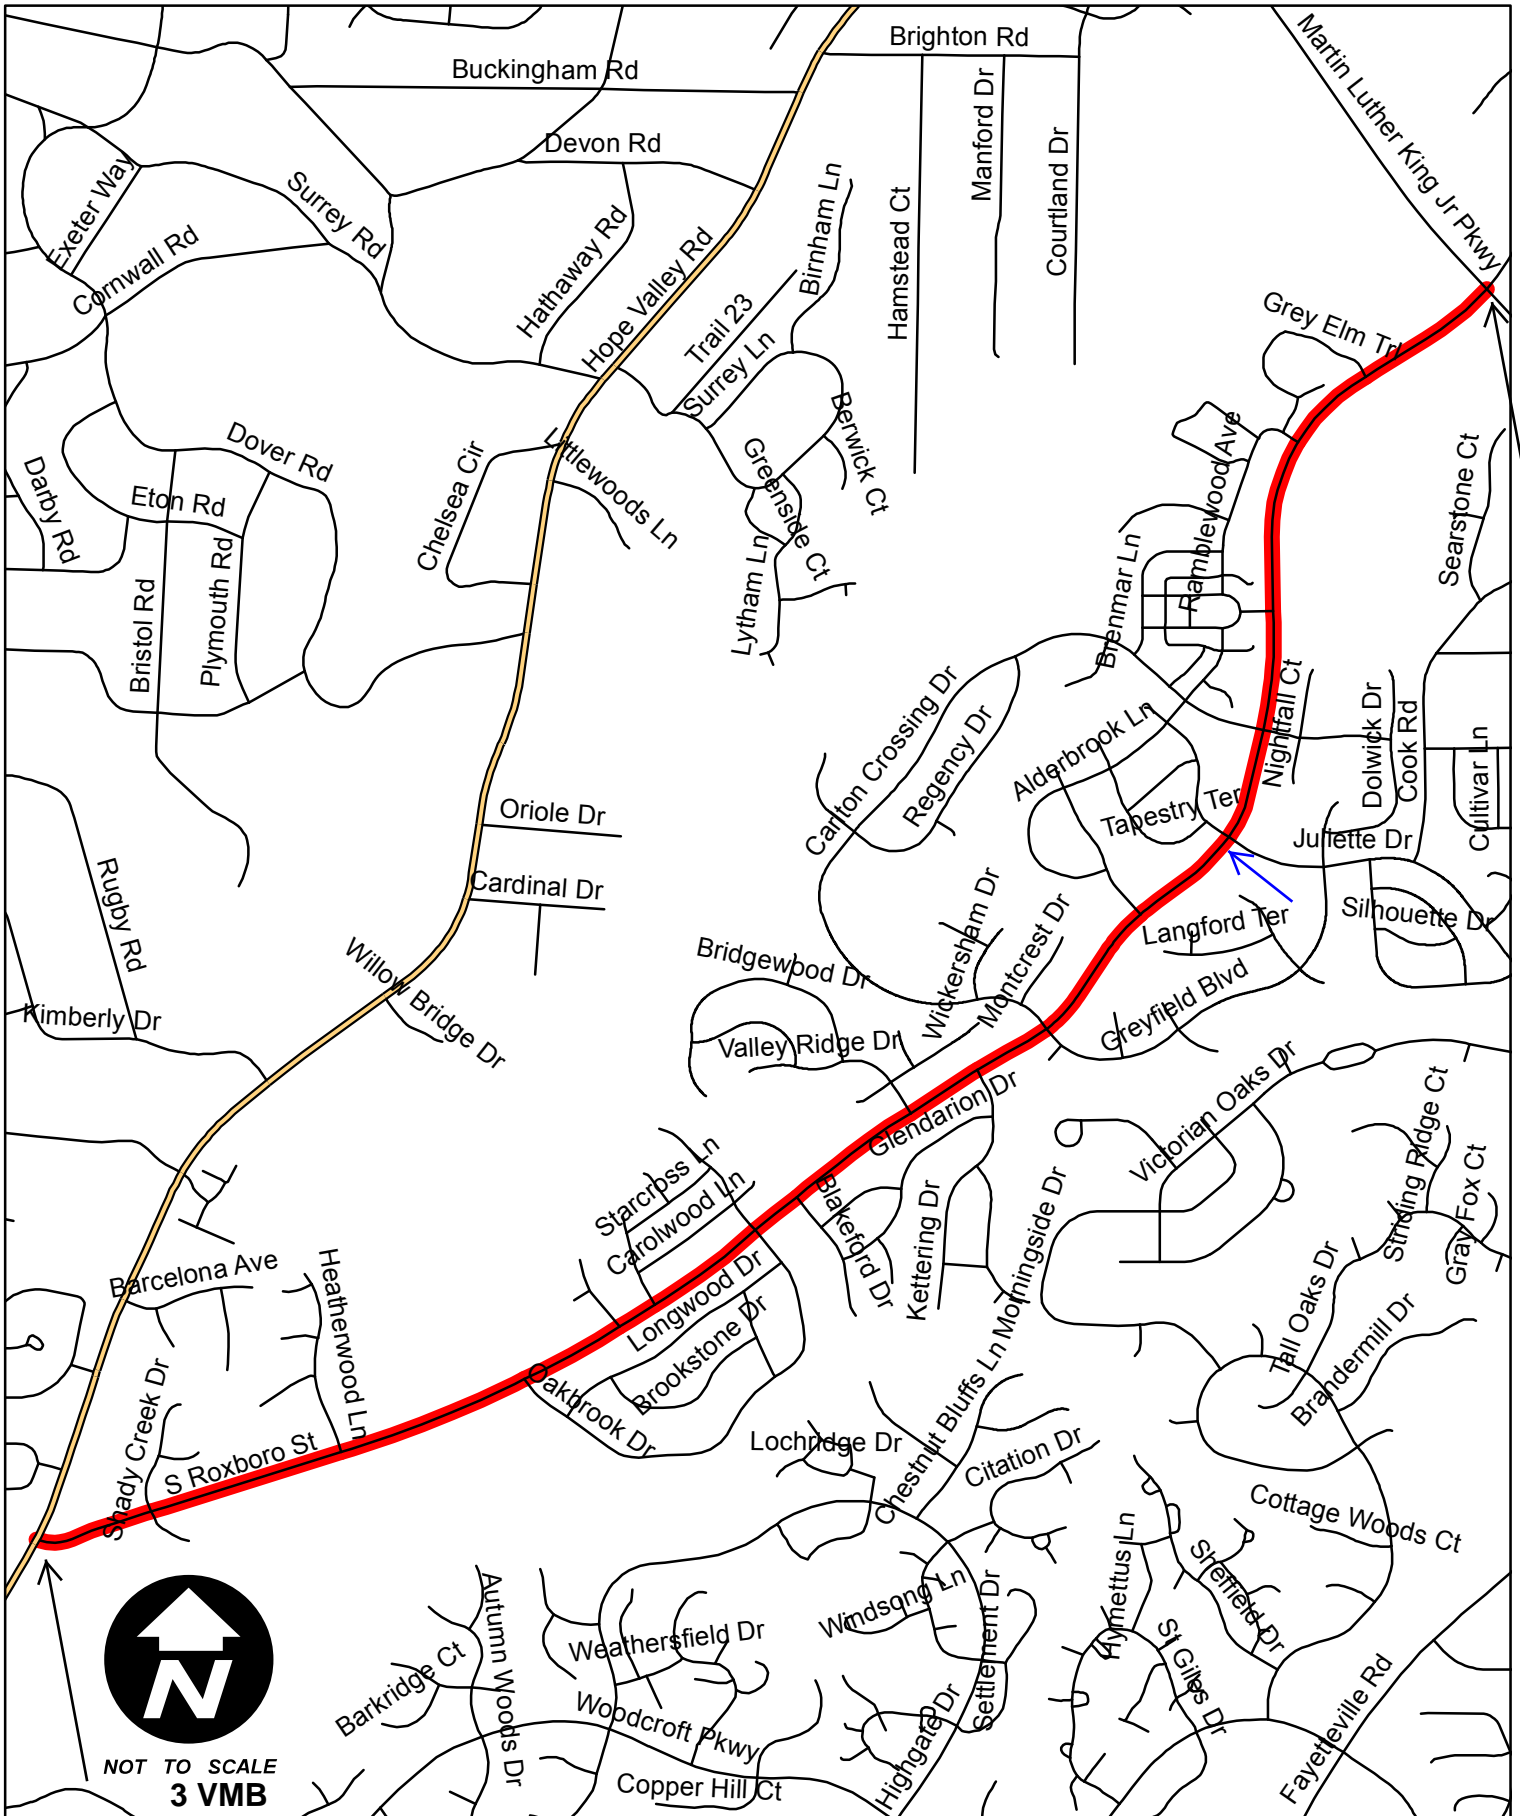

ST-285 Vicinity Map - Page 1

Legend

- 3" Mill and Repave
- 1.5" Mill and Repave
- Cape Seal
- Microsurface

ST-285 Vicinity Map - Page 2

NOT TO SCALE
4 VMB

Legend

- 3" Mill and Repave
- 1.5" Mill and Repave
- Cape Seal
- Microsurface

ST-285 Vicinity Map - Page 3

NOT TO SCALE
2 VMB

Legend

3" Mill and Repave 1.5" Mill and Repave Cape Seal Microsurface

ST-285 Vicinity Map - Page 4

Legend

-  3" Mill and Repave
-  1.5" Mill and Repave
-  Cape Seal
-  Microsurface

ST-285 Vicinity Map - Page 5

NOT TO SCALE
0 VMB

Legend

 Reclamite

ST-285 Vicinity Map - Page 6

Legend

 Reclamite

ST-285 Vicinity Map - Page 7

 Reclamite

Legend

 Reclamite

ST-285 Vicinity Map - Page 12

Legend

 Reclamite

ST-285 Vicinity Map - Page 13

Legend