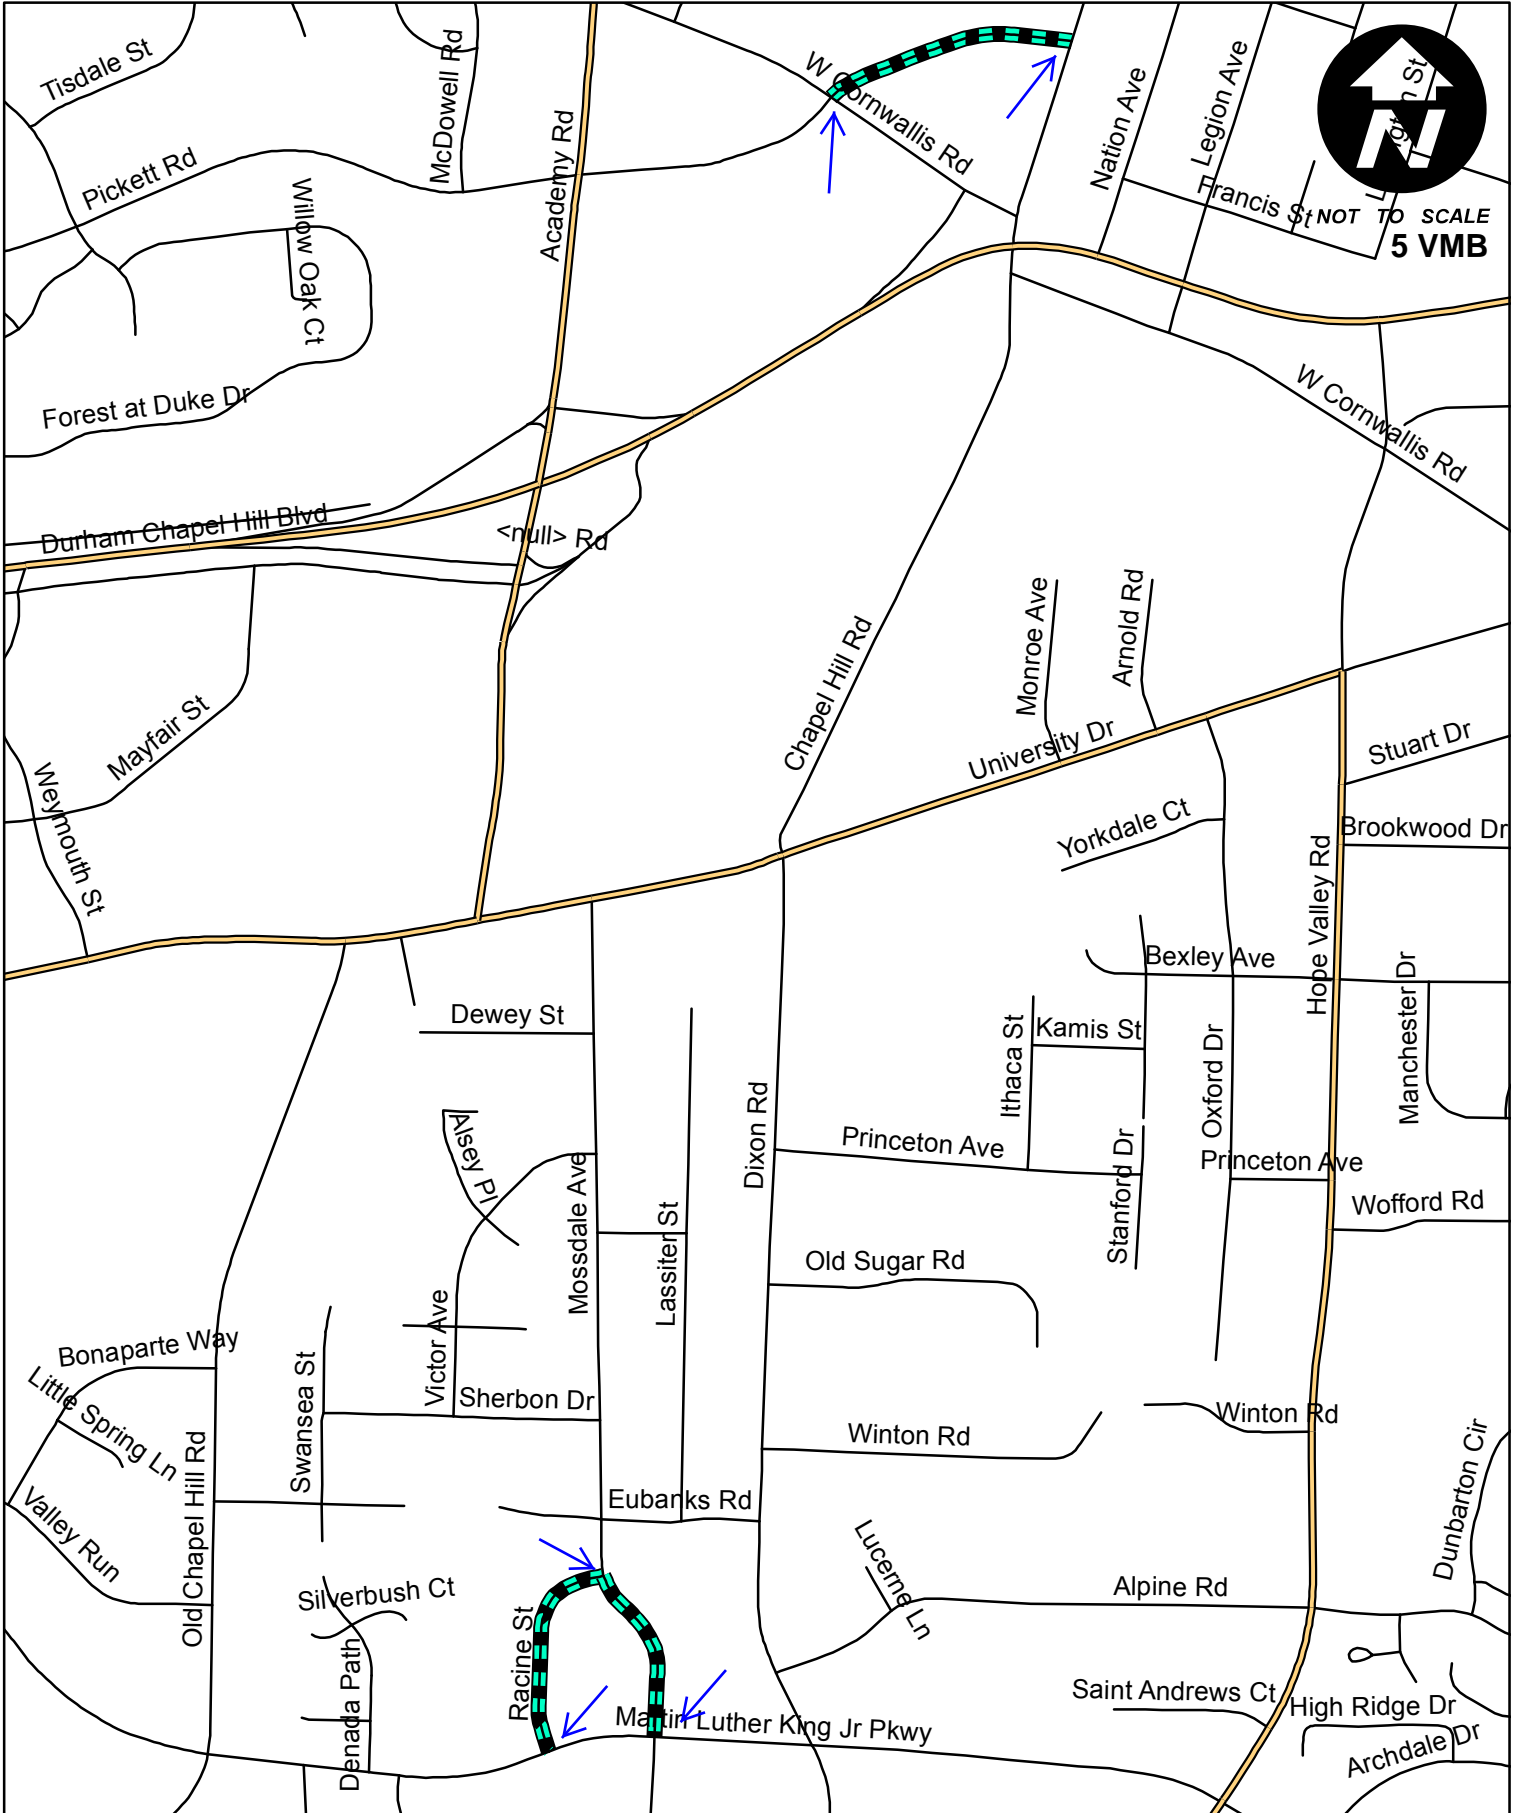

ST-285 Vicinity Map - Page 1

Legend

- 3" Mill and Repave
- 1.5" Mill and Repave
- Cape Seal
- Microsurface

ST-285 Vicinity Map - Page 2

NOT TO SCALE
4 VMB

Legend

- 3" Mill and Repave
- 1.5" Mill and Repave
- Cape Seal
- Microsurface

Reclamite

ST-285 Vicinity Map - Page 10

Lutz Ln

NOT TO SCALE
0 VMB

Dodson St

Belmont Dr

Mansfield Ave

Legend

 Reclamite

Legend

 Reclamite

ST-285 Vicinity Map - Page 12

Legend

 Reclamite

ST-285 Vicinity Map - Page 13

Legend

 Reclamite

ST-285 Vicinity Map - Page 14

Legend

 Reclamite

ST-285 Vicinity Map - Page 15

Legend

 Reclamite

ST-285 Vicinity Map - Page 16