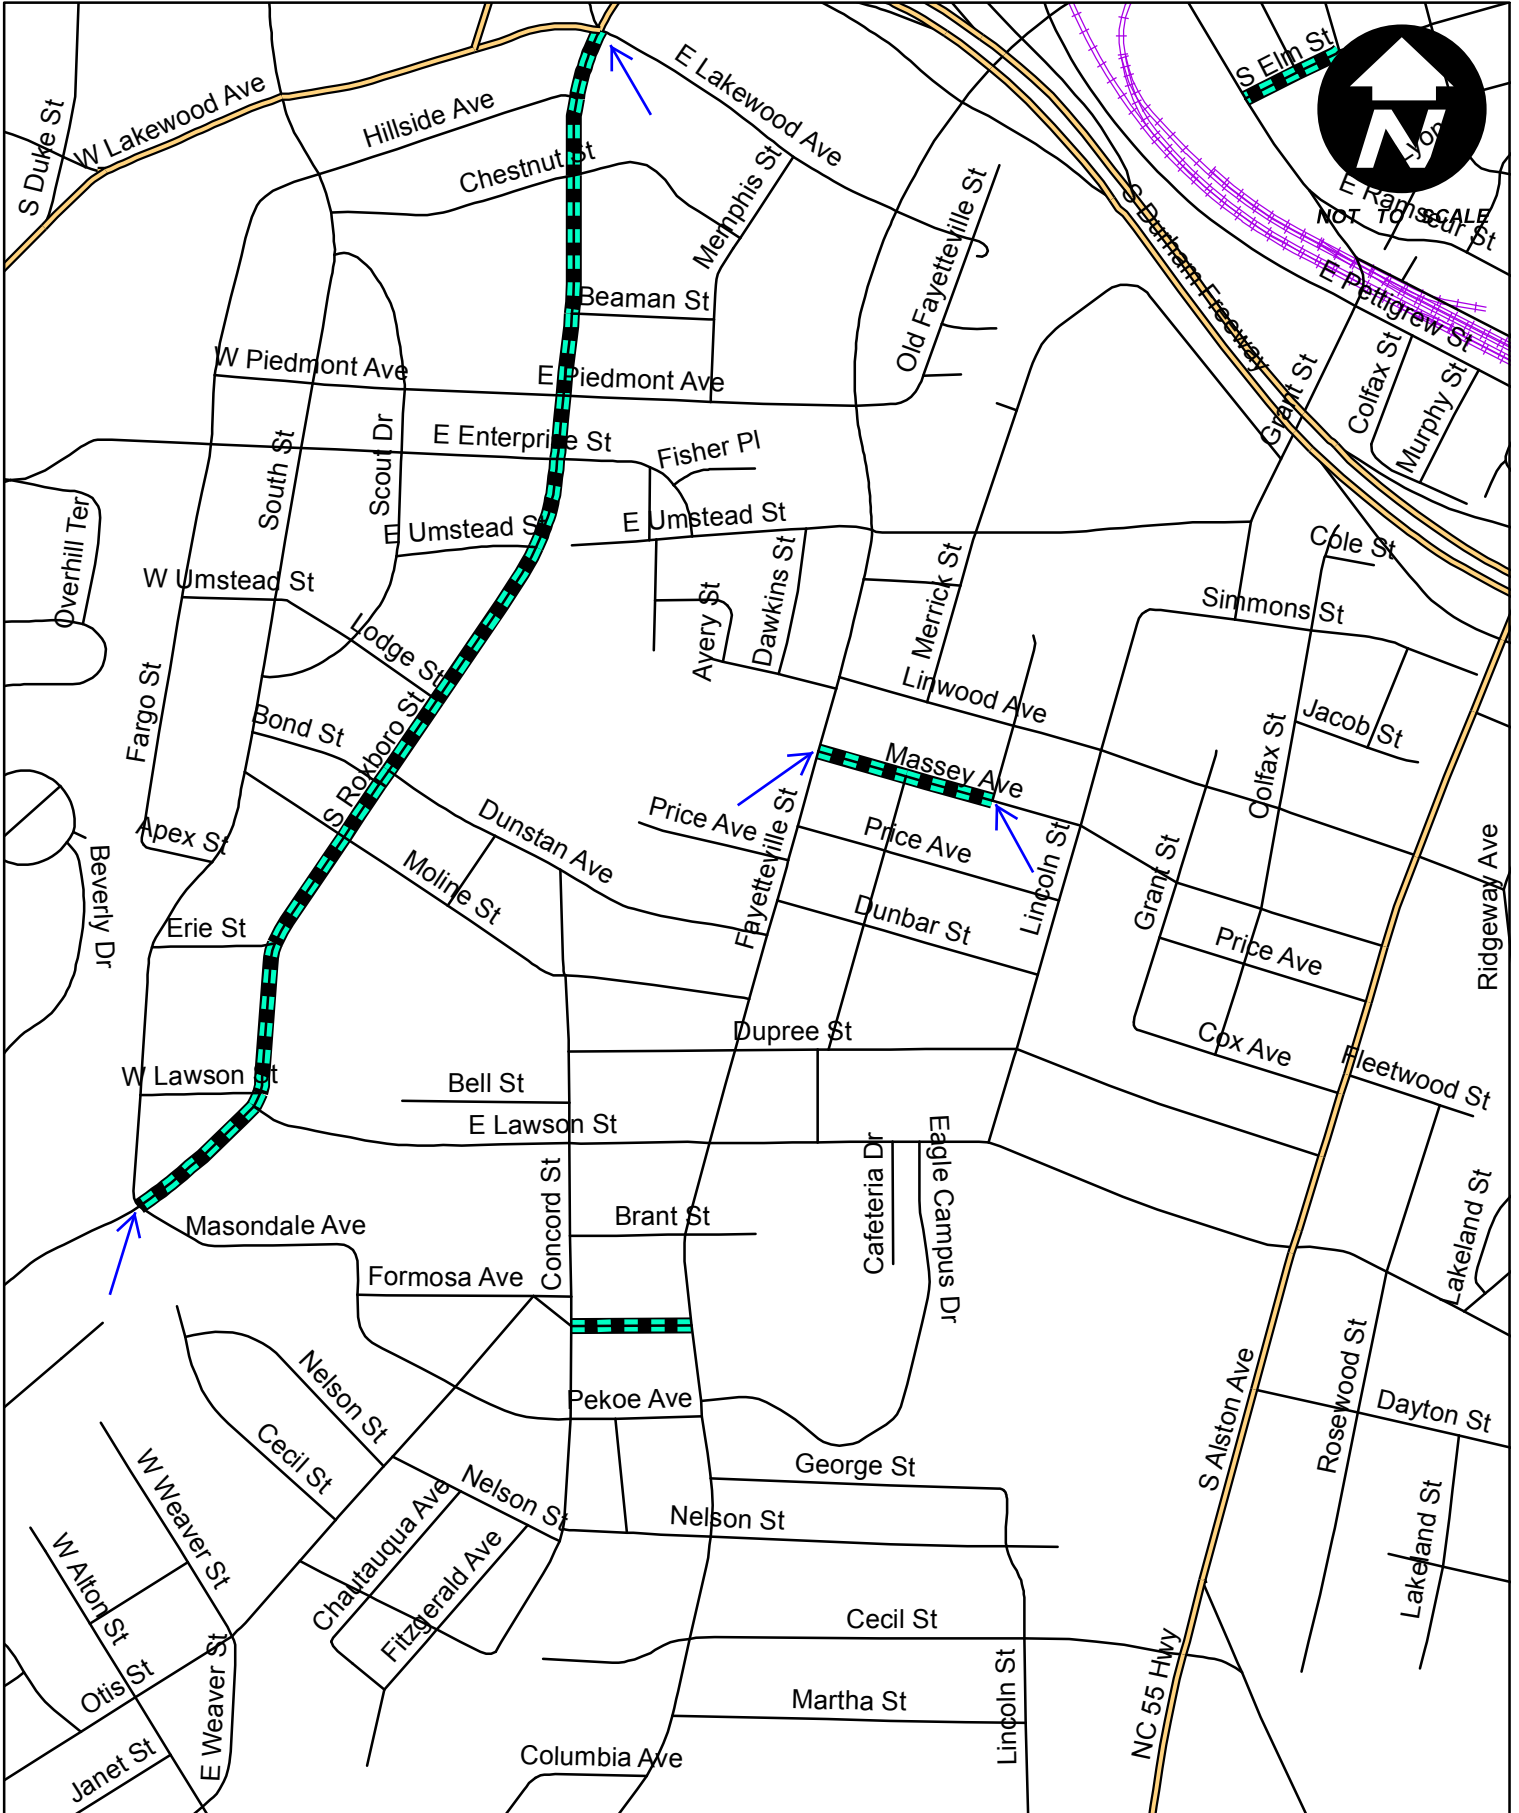

ST-285 Vicinity Map - Page 1

Legend

- 3" Mill and Repave
- 1.5" Mill and Repave
- Cape Seal
- Microsurface

ST-285 Vicinity Map - Page 2

NOT TO SCALE
4 VMB

Legend

- 3" Mill and Repave
- 1.5" Mill and Repave
- Cape Seal
- Microsurface

Reclamite

ST-285 Vicinity Map - Page 10

Lutz Ln

NOT TO SCALE
0 VMB

Dodson St

Belmont Dr

Mansfield Ave

Legend

 Reclamite

Legend

 Reclamite

ST-285 Vicinity Map - Page 12

Legend

 Reclamite

ST-285 Vicinity Map - Page 13

Legend

 Reclamite

ST-285 Vicinity Map - Page 14

Legend

 Reclamite

ST-285 Vicinity Map - Page 15

Legend

 Reclamite

ST-285 Vicinity Map - Page 16