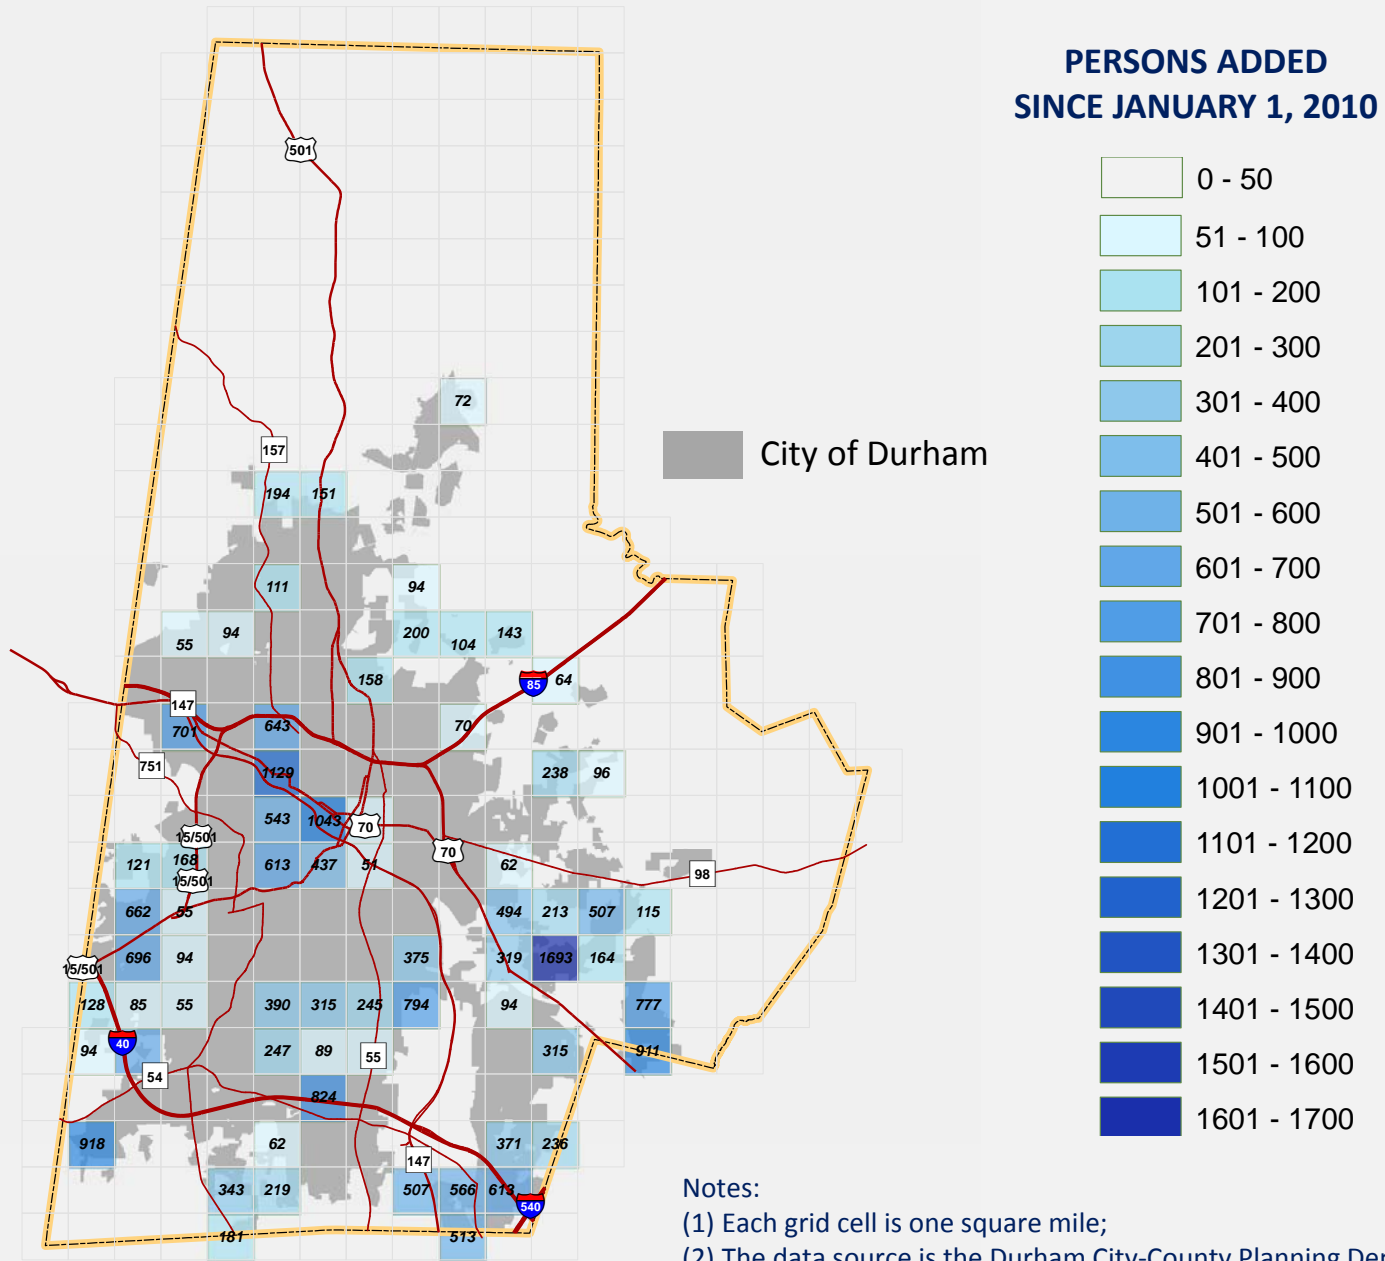

Slide 4

Durham County, NC – Population Growth, 2010-2016