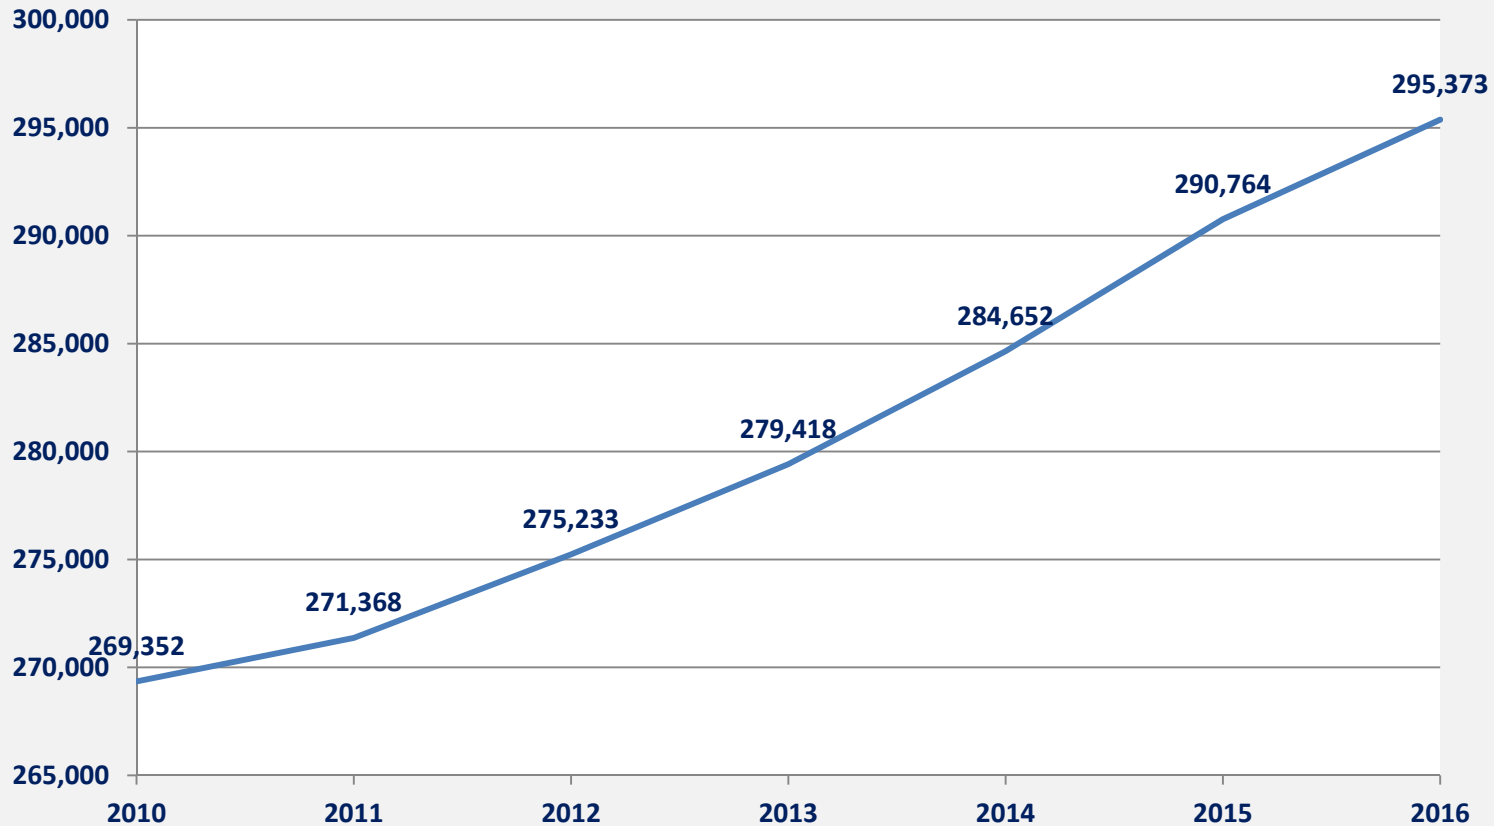

## Slide 2

### Durham County population grew by 1.6% annually from July 2010 thru July 2016

2010	2011	2012	2013	2014	2015	2016
269,352	271,368	275,233	279,418	284,652	290,764	295,373

Note: These population estimates were prepared by the Durham City-County Planning Department