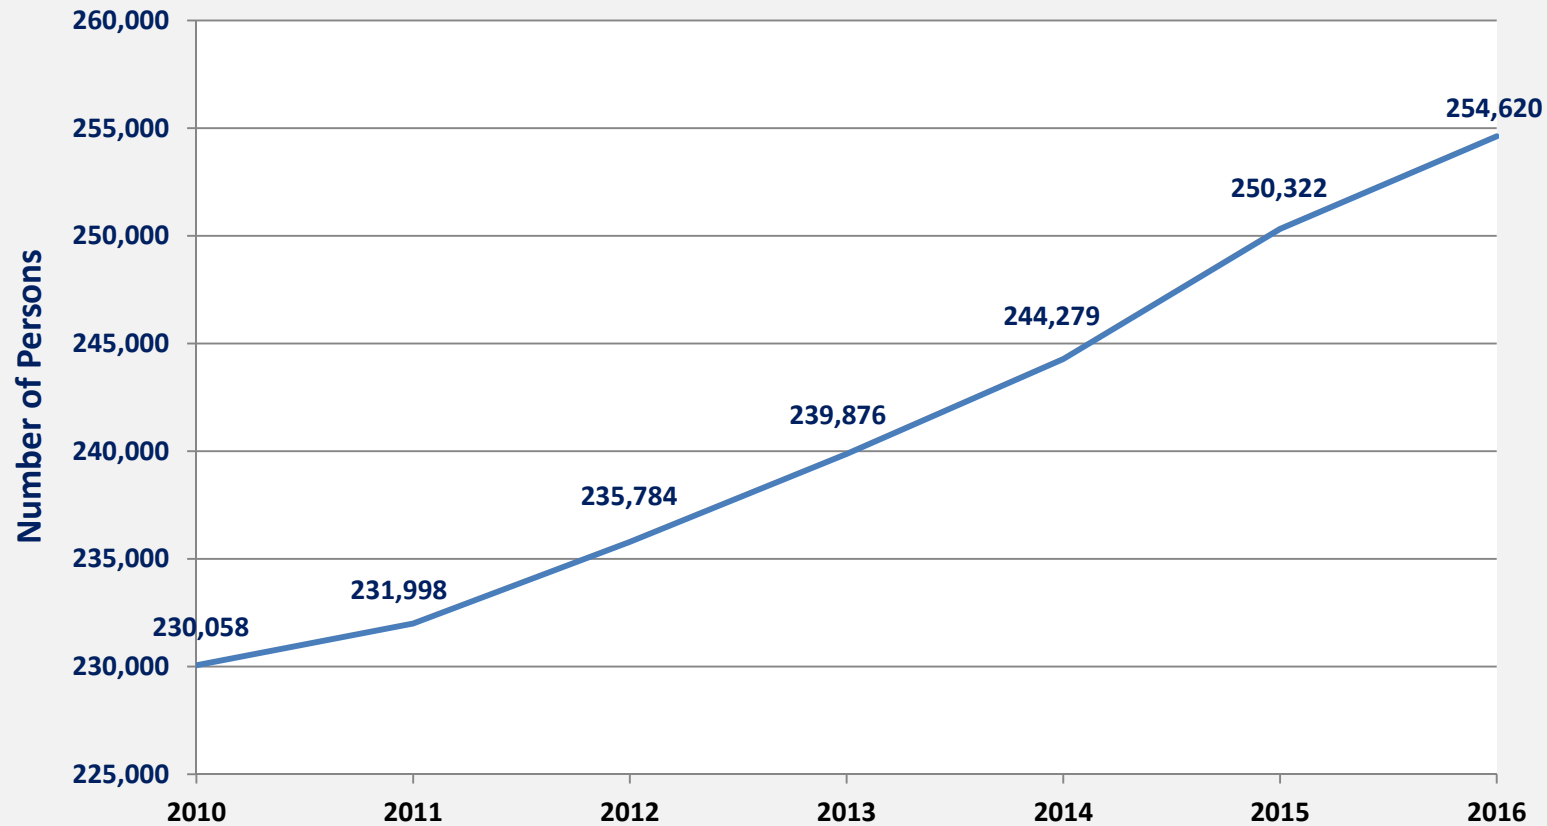

Slide 3

The City of Durham's population grew by 1.8% annually from July 2010 thru July 2016

2010	2011	2012	2013	2014	2015	2016
230,058	231,998	235,784	239,876	244,279	250,322	254,620

Note: These population estimates were prepared by the Durham City-County Planning Department